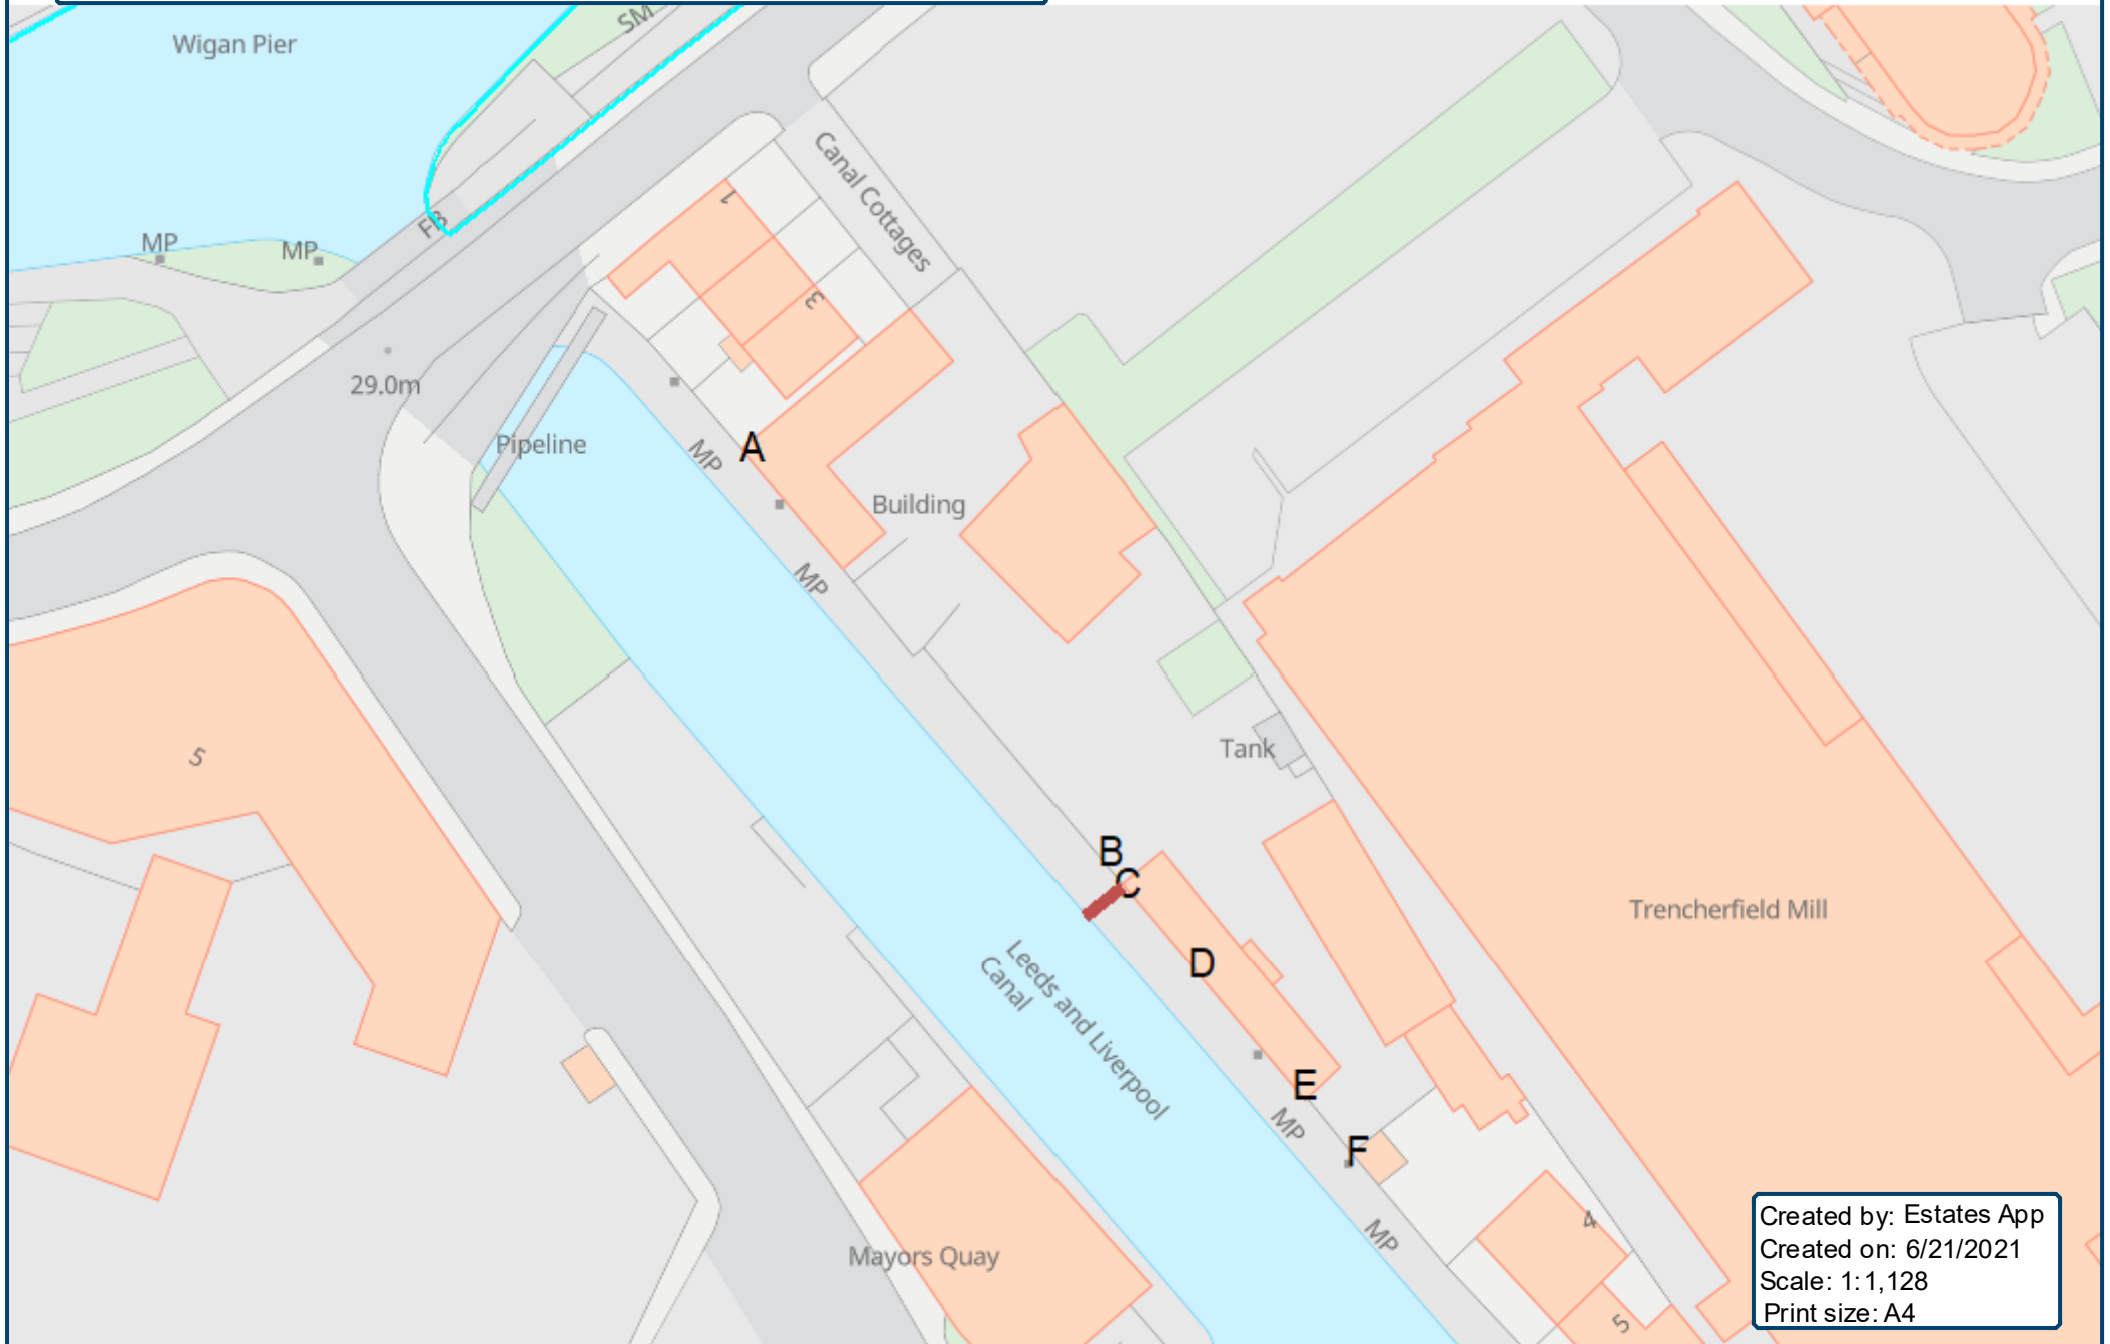

# Wigan Yard SWD

Created by: Estates App  
 Created on: 6/21/2021  
 Scale: 1:1,128  
 Print size: A4