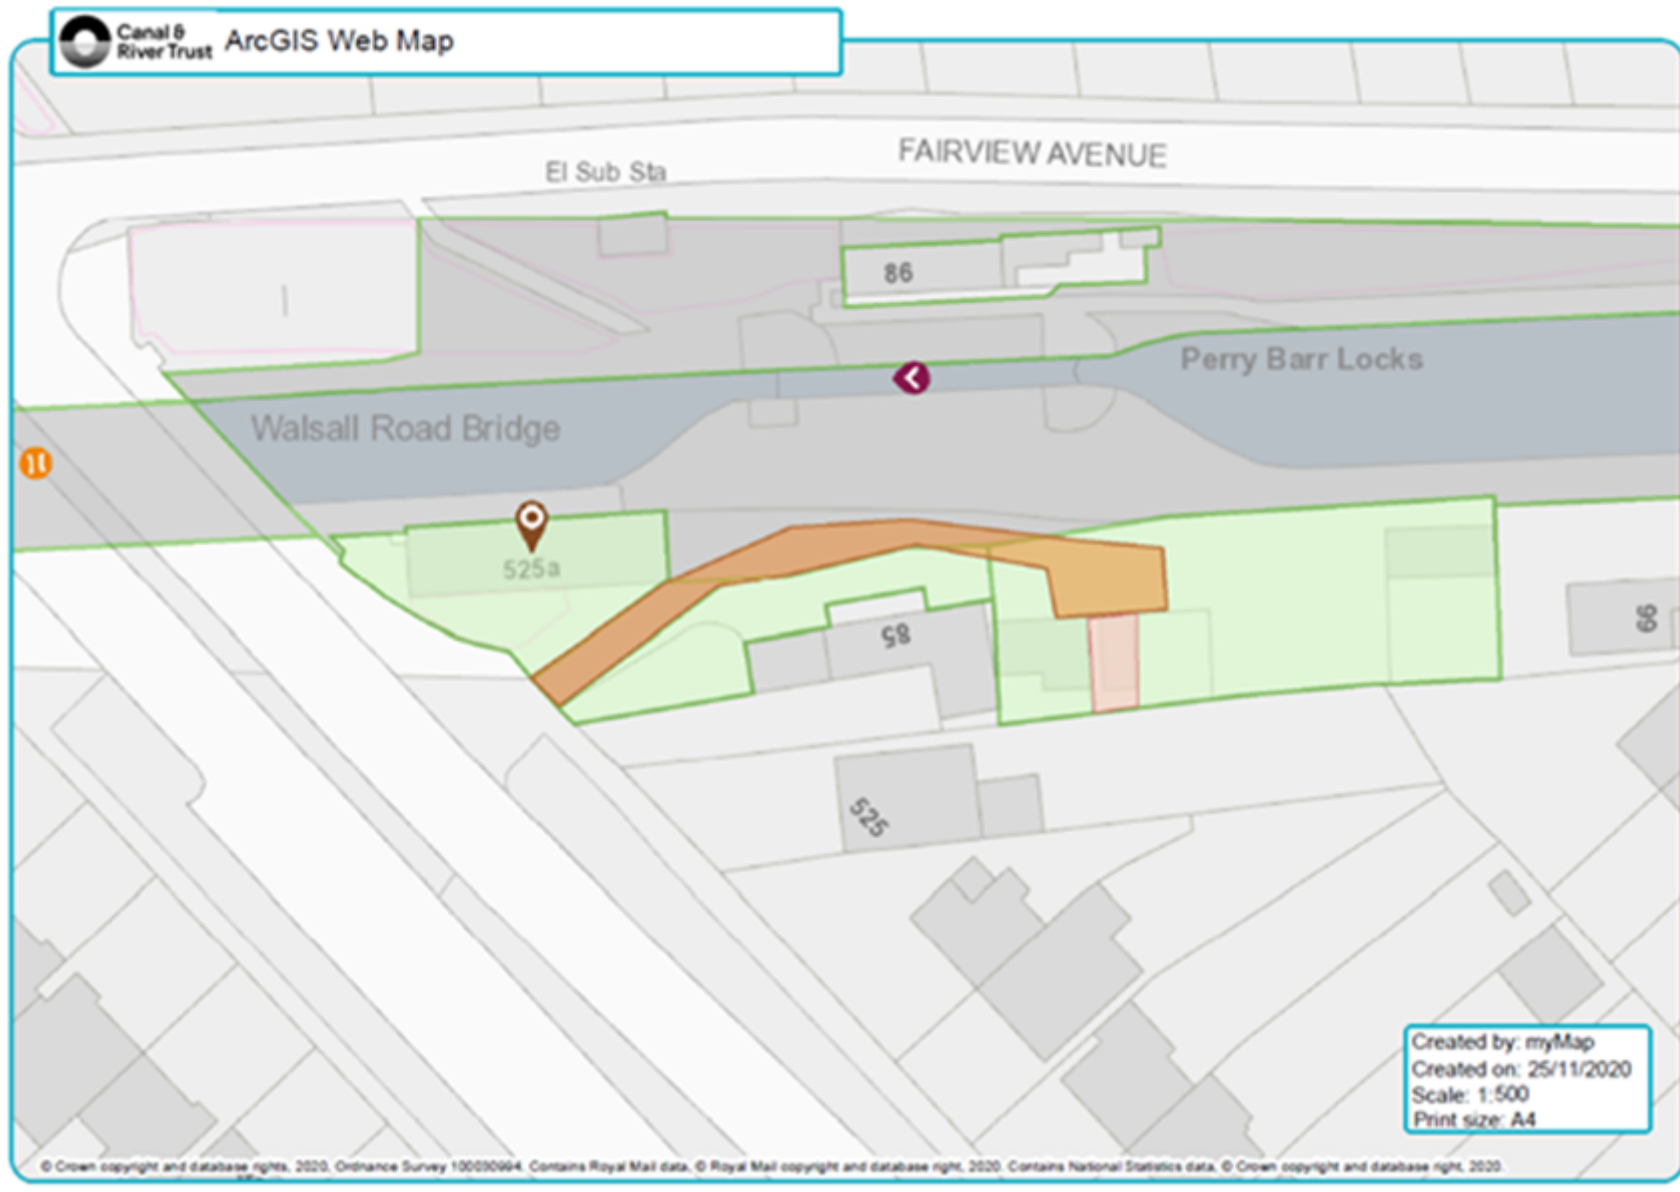

Canal &
River Trust

ArcGIS Web Map

Created by: myMap
Created on: 25/11/2020
Scale: 1:500
Print size: A4