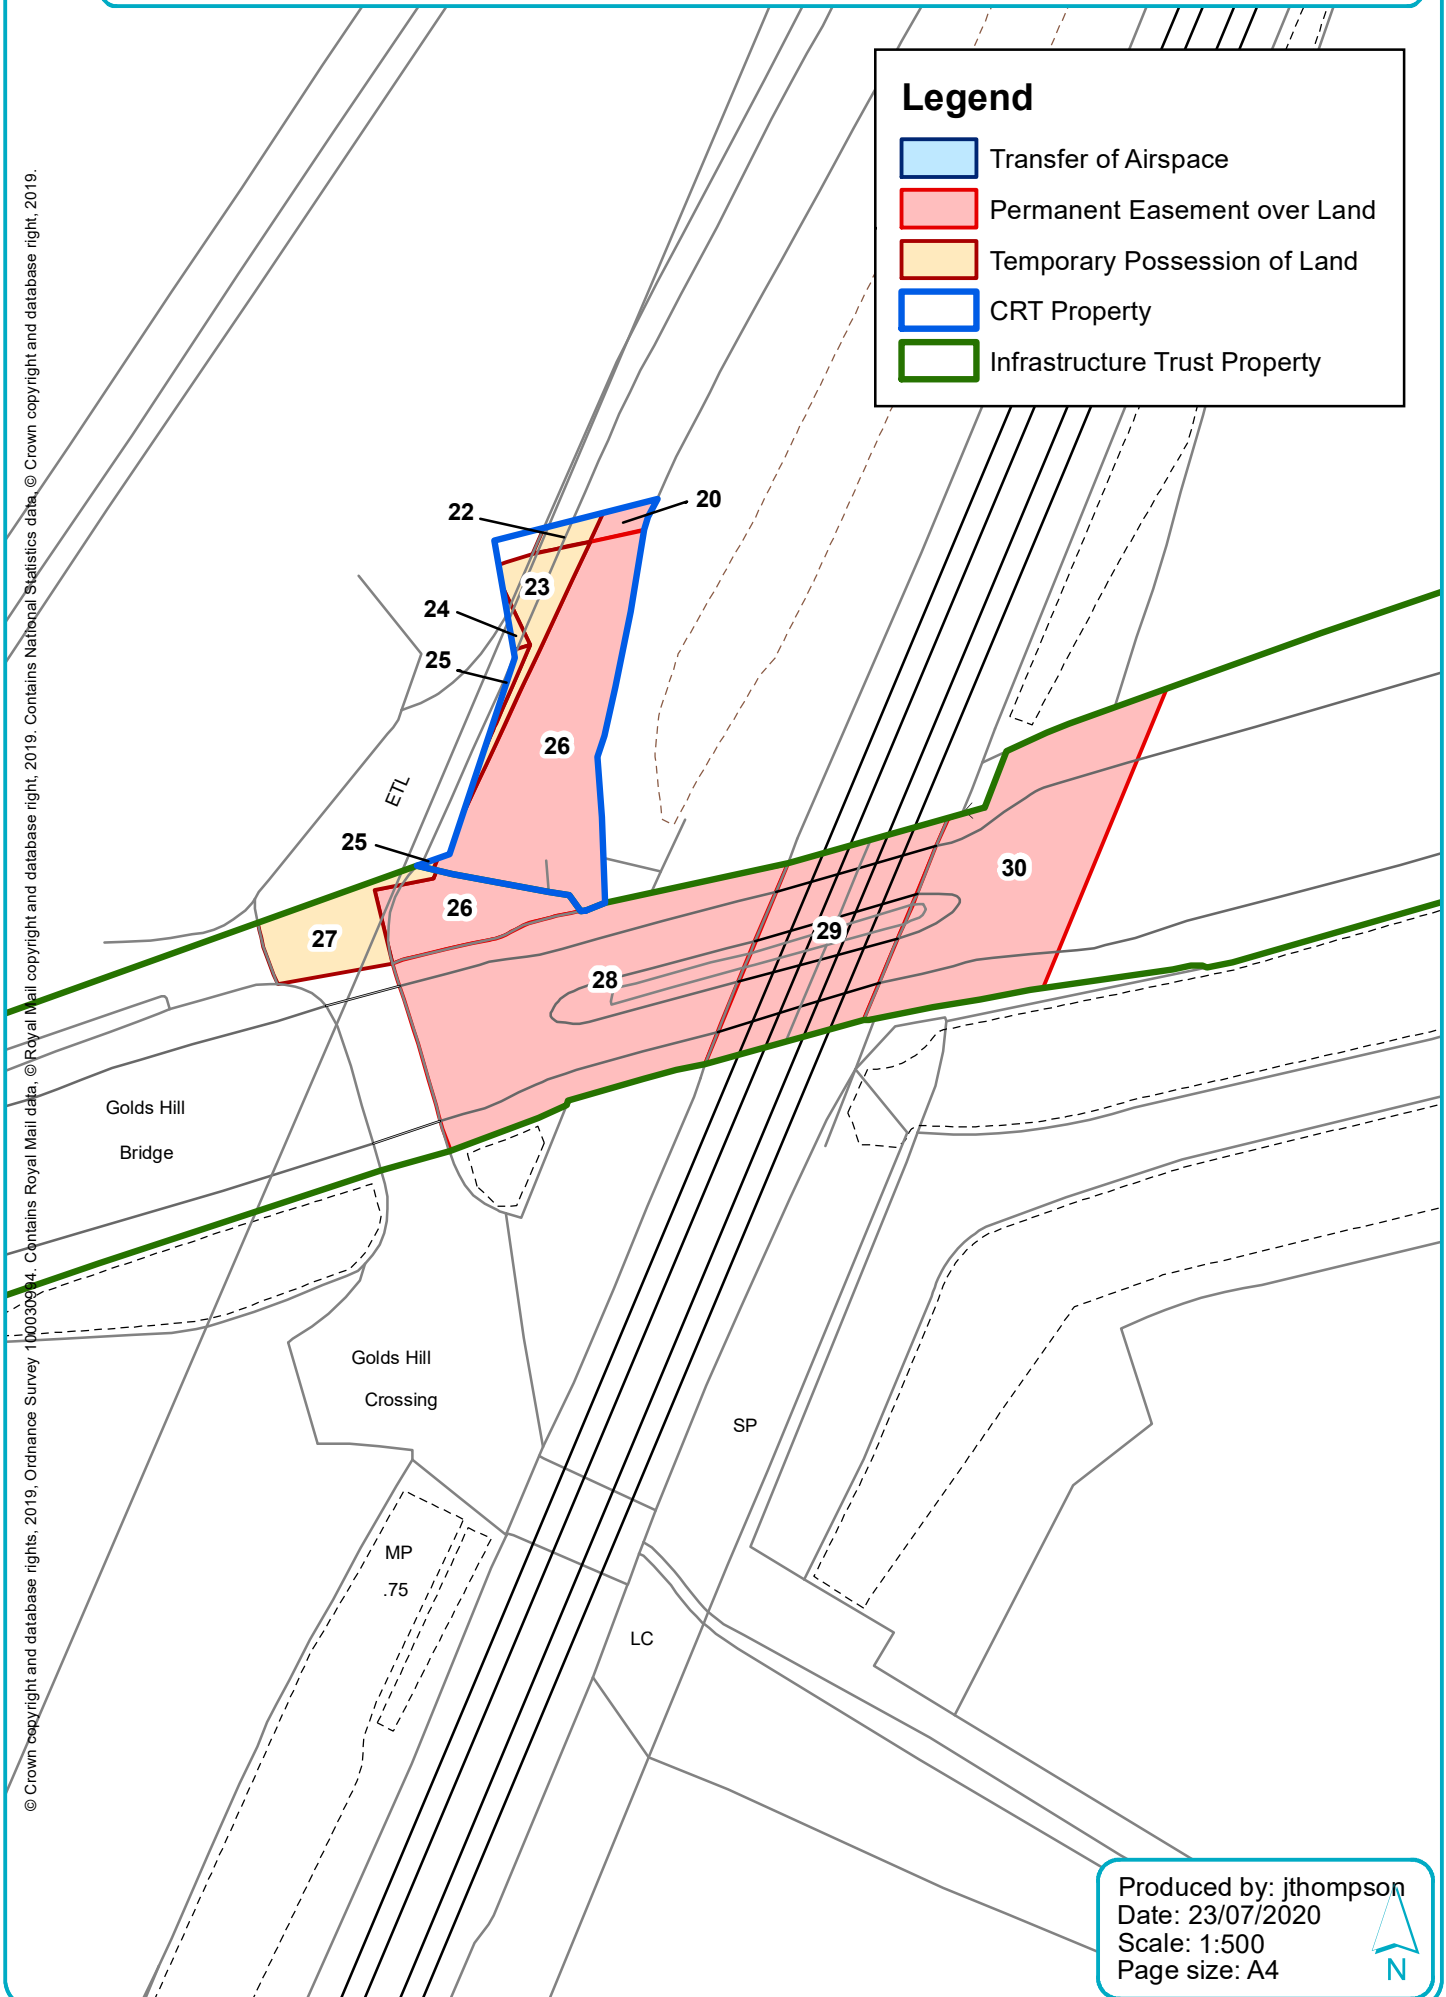

© Crown copyright and database rights, 2019, Ordnance Survey 100030994. Contains Royal Mail data. © Royal Mail copyright and database right, 2019. Contains National Statistics data. © Crown copyright and database right, 2019.

130

131

132

Produced by: jthompson  
Date: 23/07/2020  
Scale: 1:500  
Page size: A4

**Legend**

- Transfer of Airspace
- Permanent Easement over Land
- Temporary Possession of Land
- CRT Property
- Infrastructure Trust Property

© Crown copyright and database rights, 2019, Ordnance Survey 100030944. Contains Royal Mail data. © Royal Mail copyright and database right, 2019. Contains National Statistics data. © Crown copyright and database right, 2019.