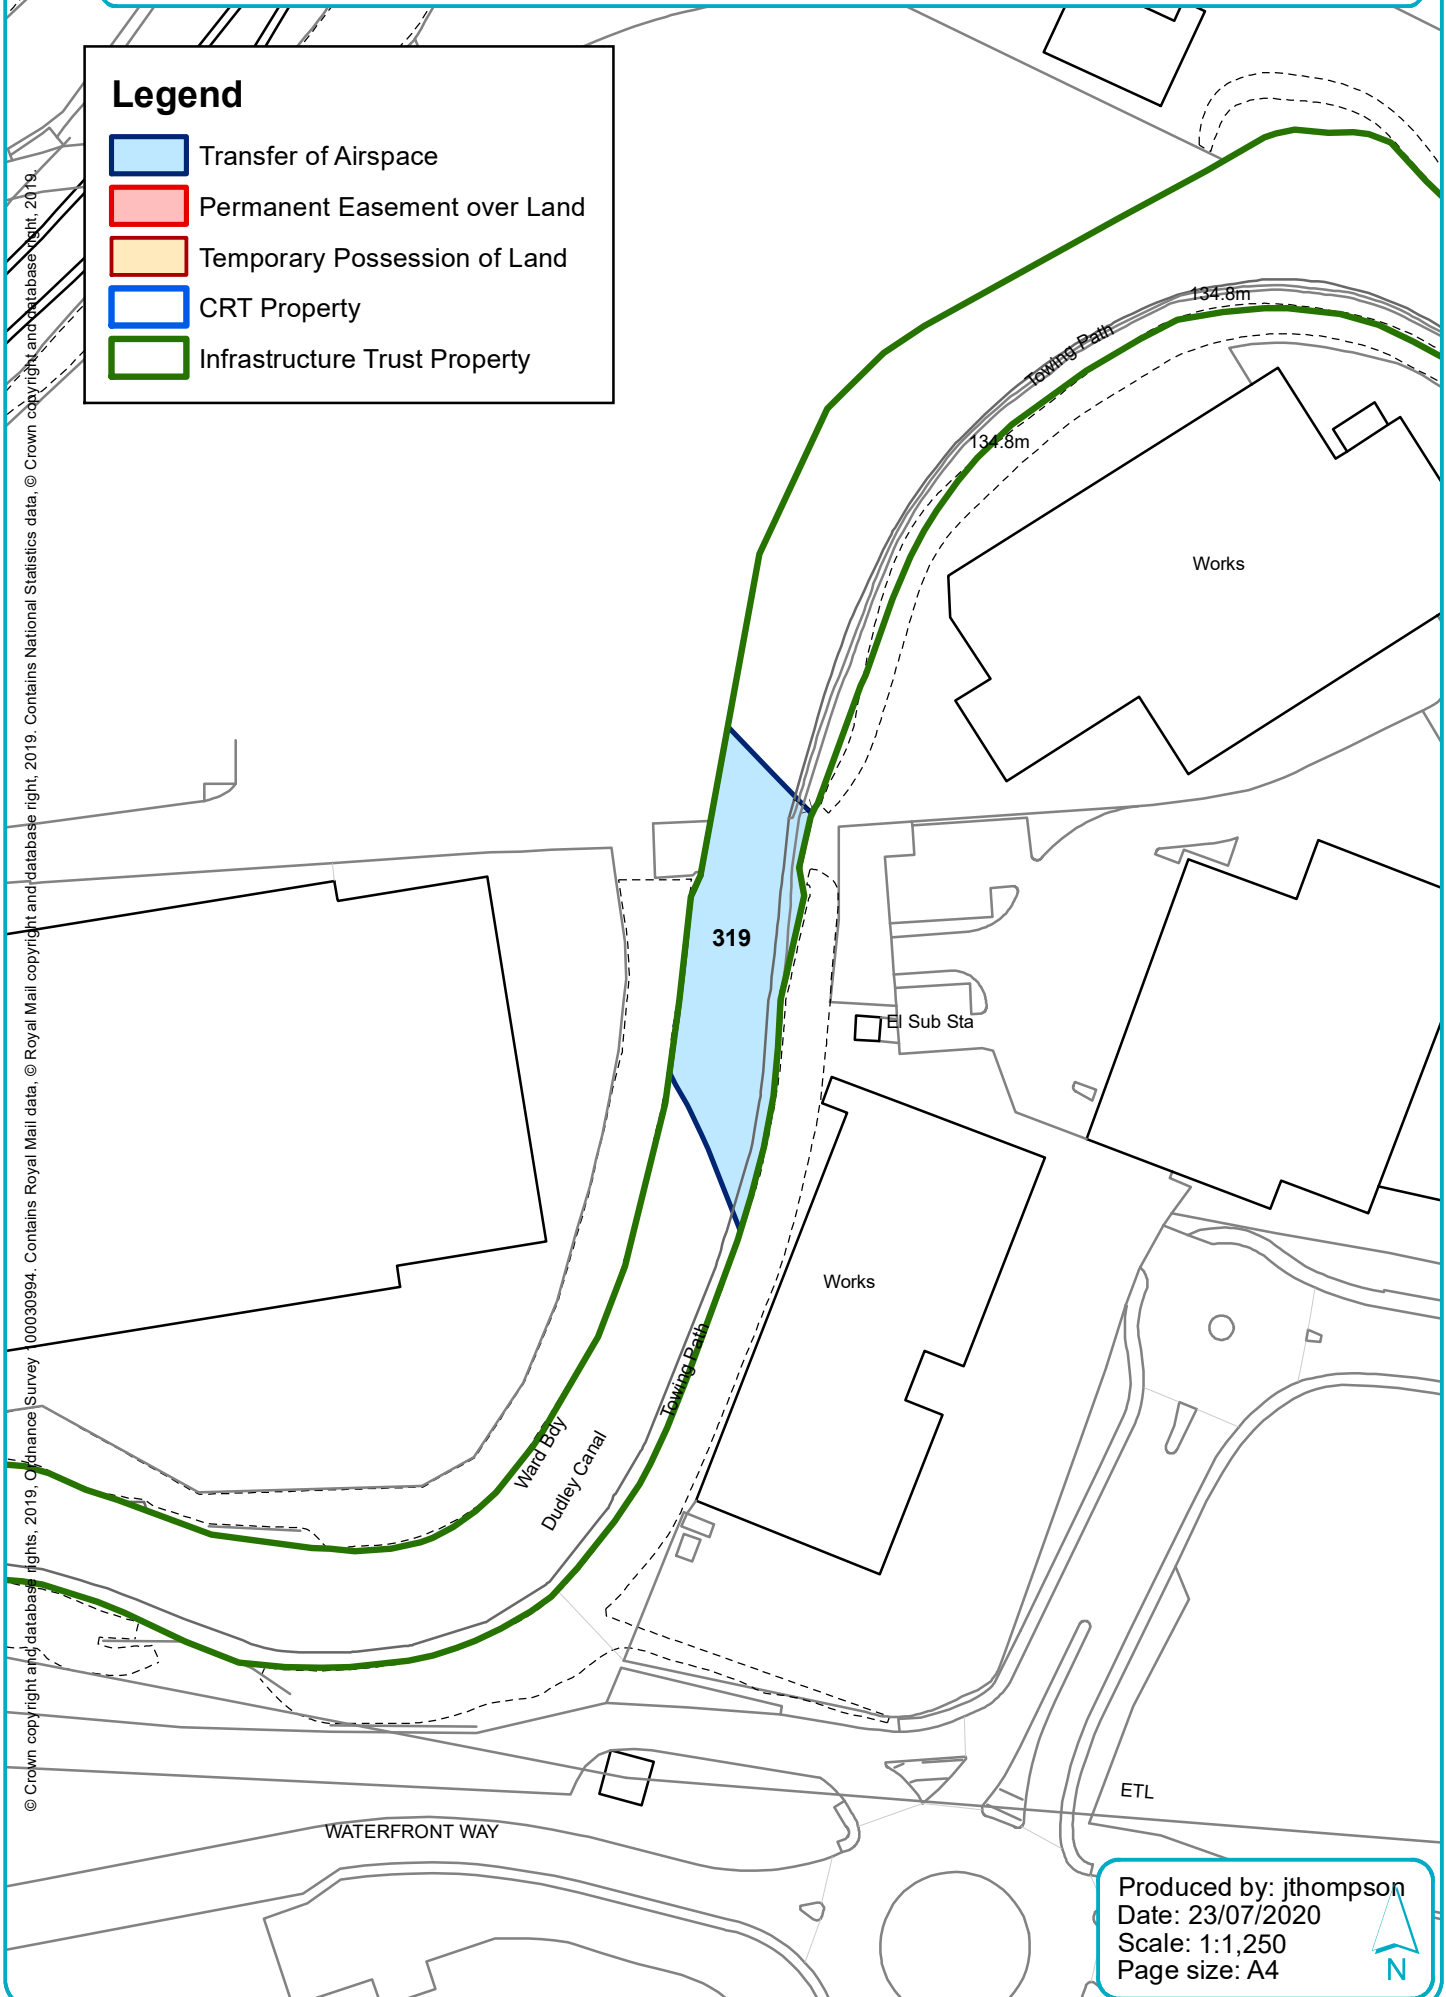

Legend

- Transfer of Airspace
- Permanent Easement over Land
- Temporary Possession of Land
- CRT Property
- Infrastructure Trust Property

© Crown copyright and database rights, 2019. Ordnance Survey 100030994. Contains Royal Mail data, © Royal Mail copyright and database right, 2019. Contains National Statistics data, © Crown copyright and database right, 2019.

Produced by: jthompson  
 Date: 23/07/2020  
 Scale: 1:1,250  
 Page size: A4

Station

**Legend**

-  Transfer of Airspace
-  Permanent Easement over Land
-  Temporary Possession of Land
-  CRT Property
-  Infrastructure Trust Property

© Crown copyright and database rights, 2019, Ordnance Survey 100030994. Contains Royal Mail data. © Royal Mail copyright and database right, 2019. Contains National Statistics data. © Crown copyright and database right, 2019.