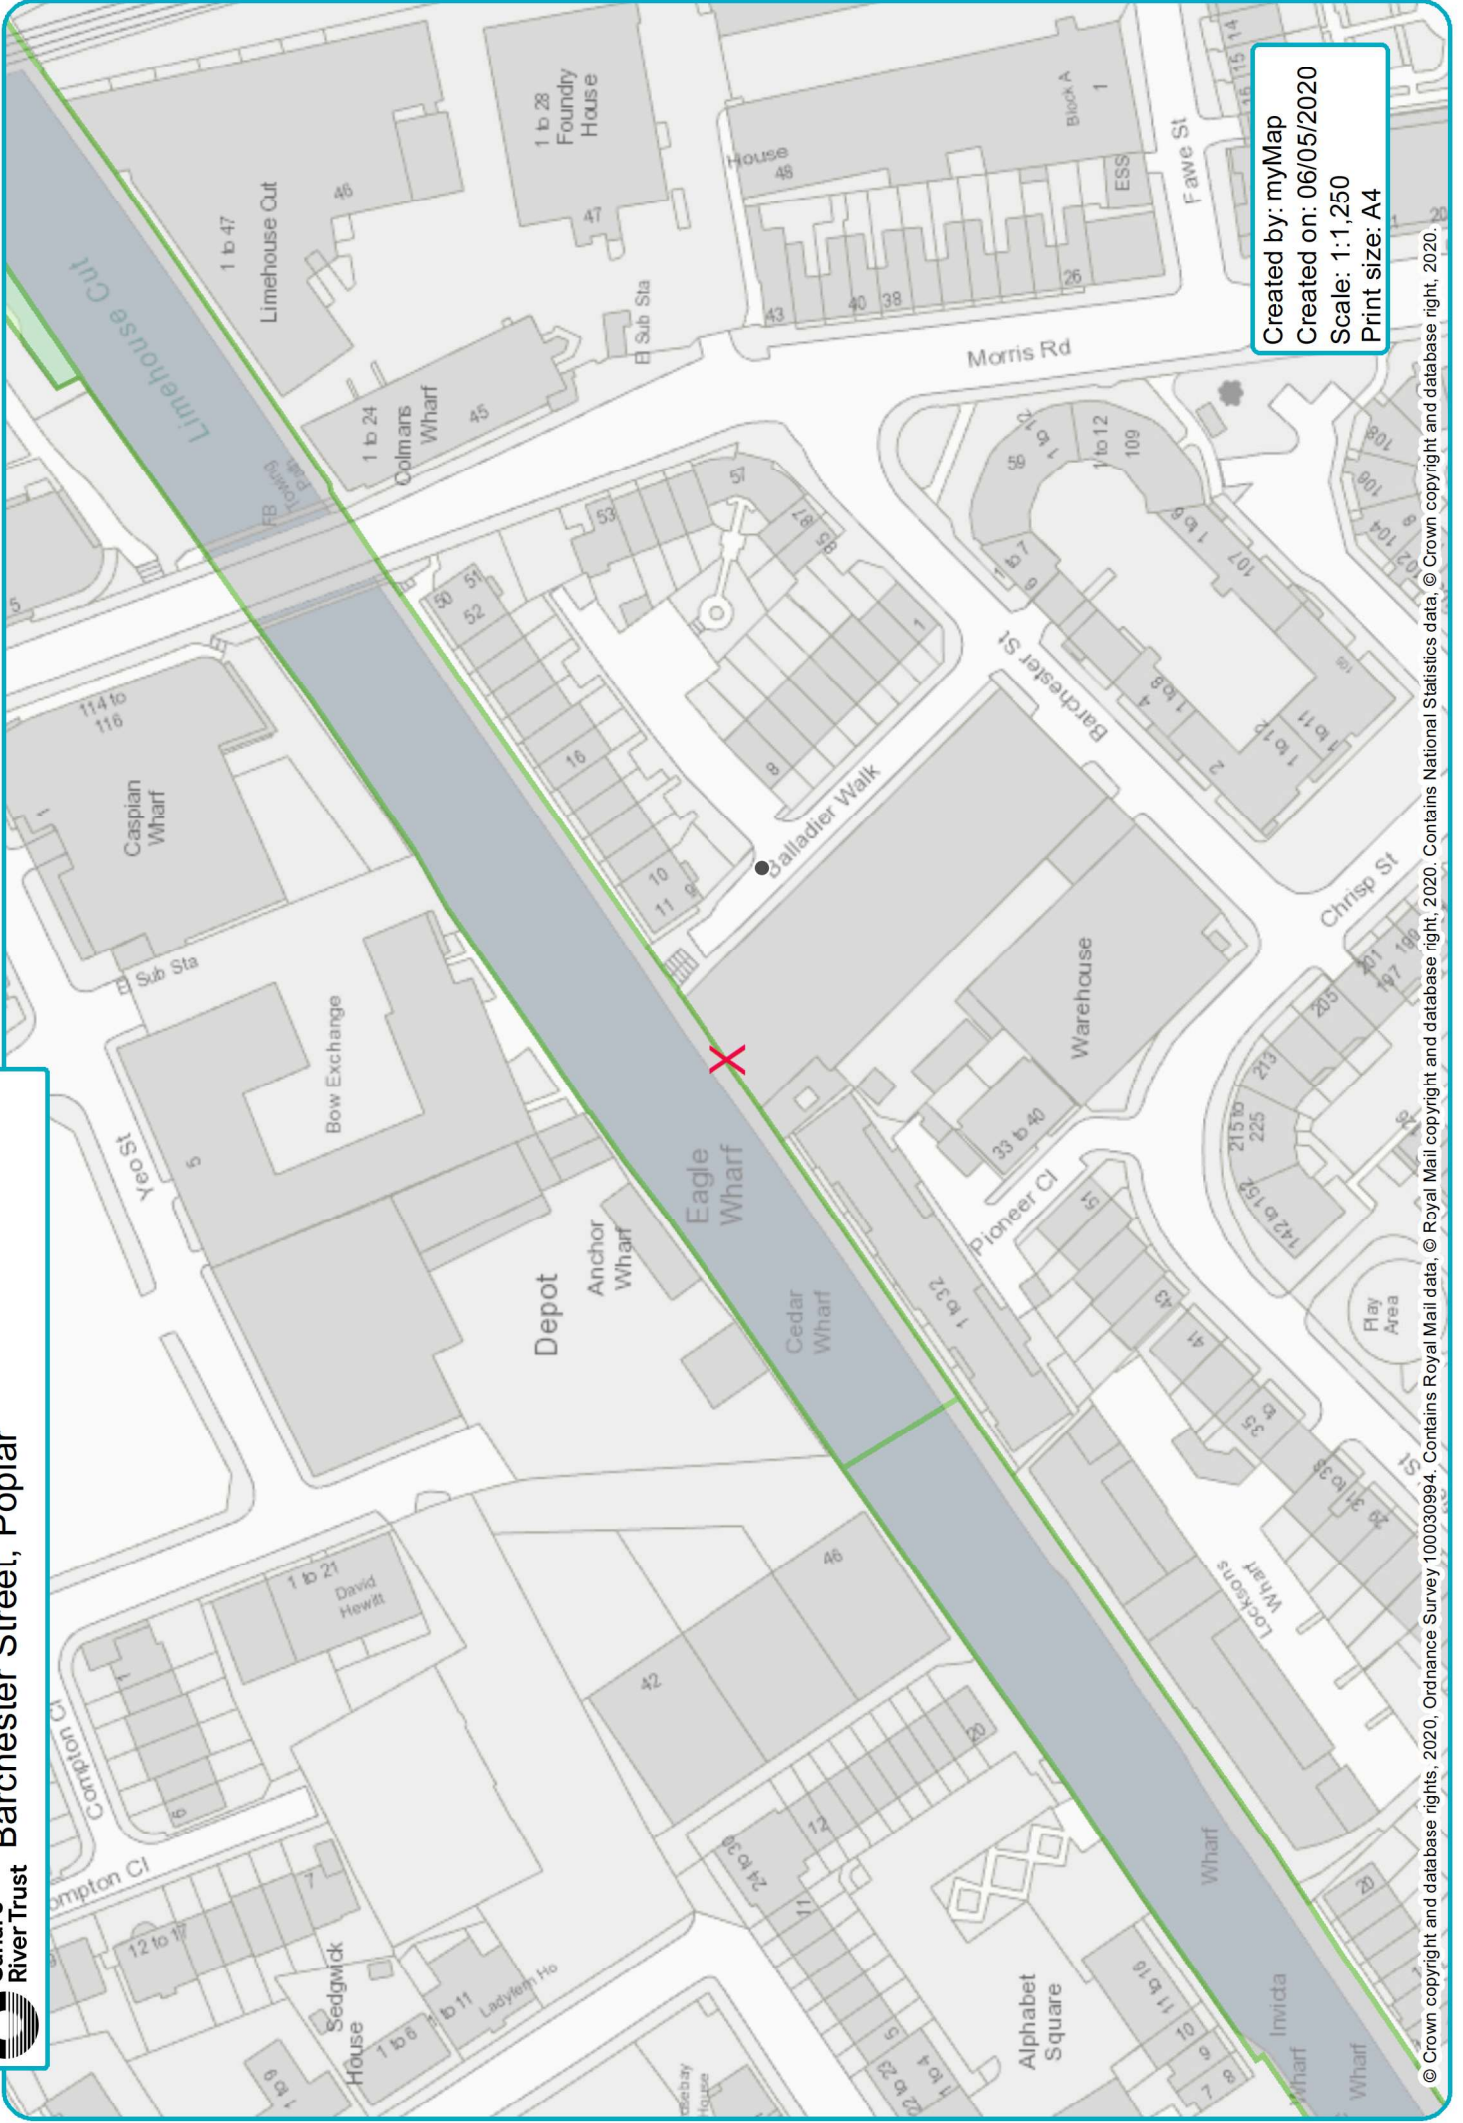

Canal & River Trust
Barchester Street, Poplar

Created by: myMap
Created on: 06/05/2020
Scale: 1:1,250
Print size: A4