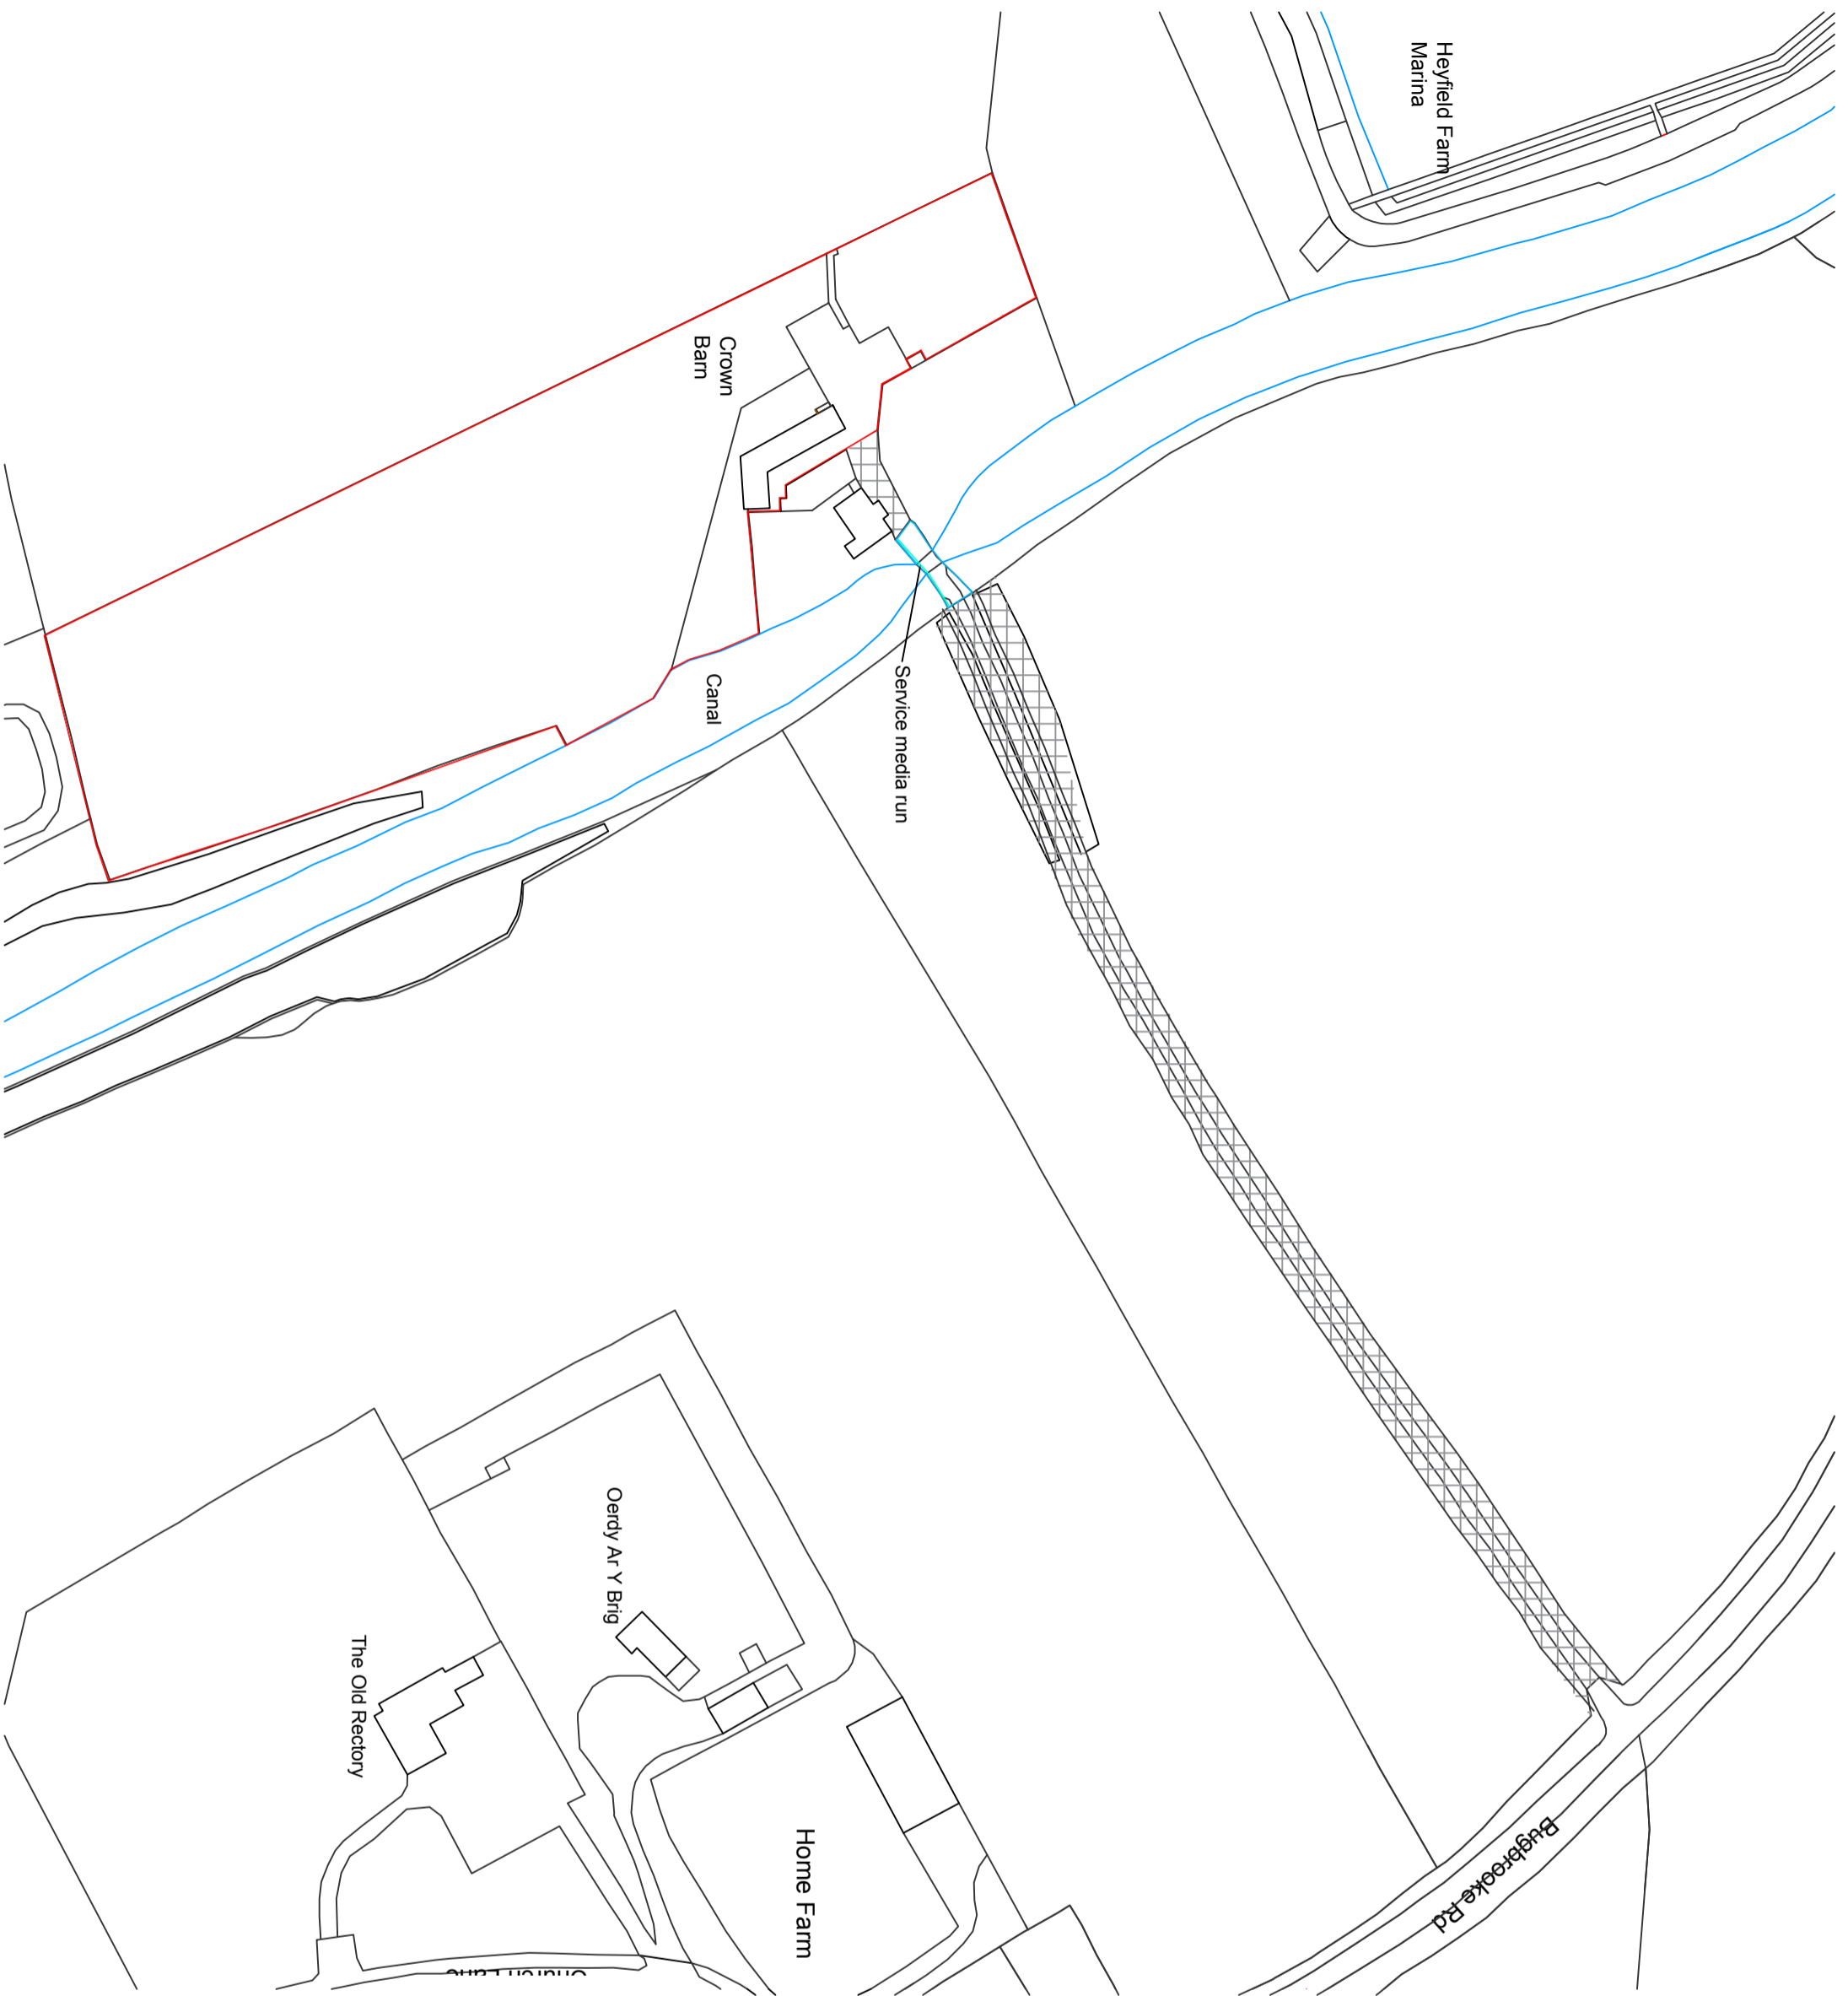

1:1250 scale as on original A3 sheet

CLIENT
Mr Peter Harris
DRAWING TITLE
PLAN 3
DETAIL

The Old Crown
Heyford Road
Bugbrooke Northampton

DATE 26/04/19
DRAWN BY JL
SCALE 1:1250 @ A3
DRAWING NO. N287-051 PL3
CHECKED BY DRJ
REVISION