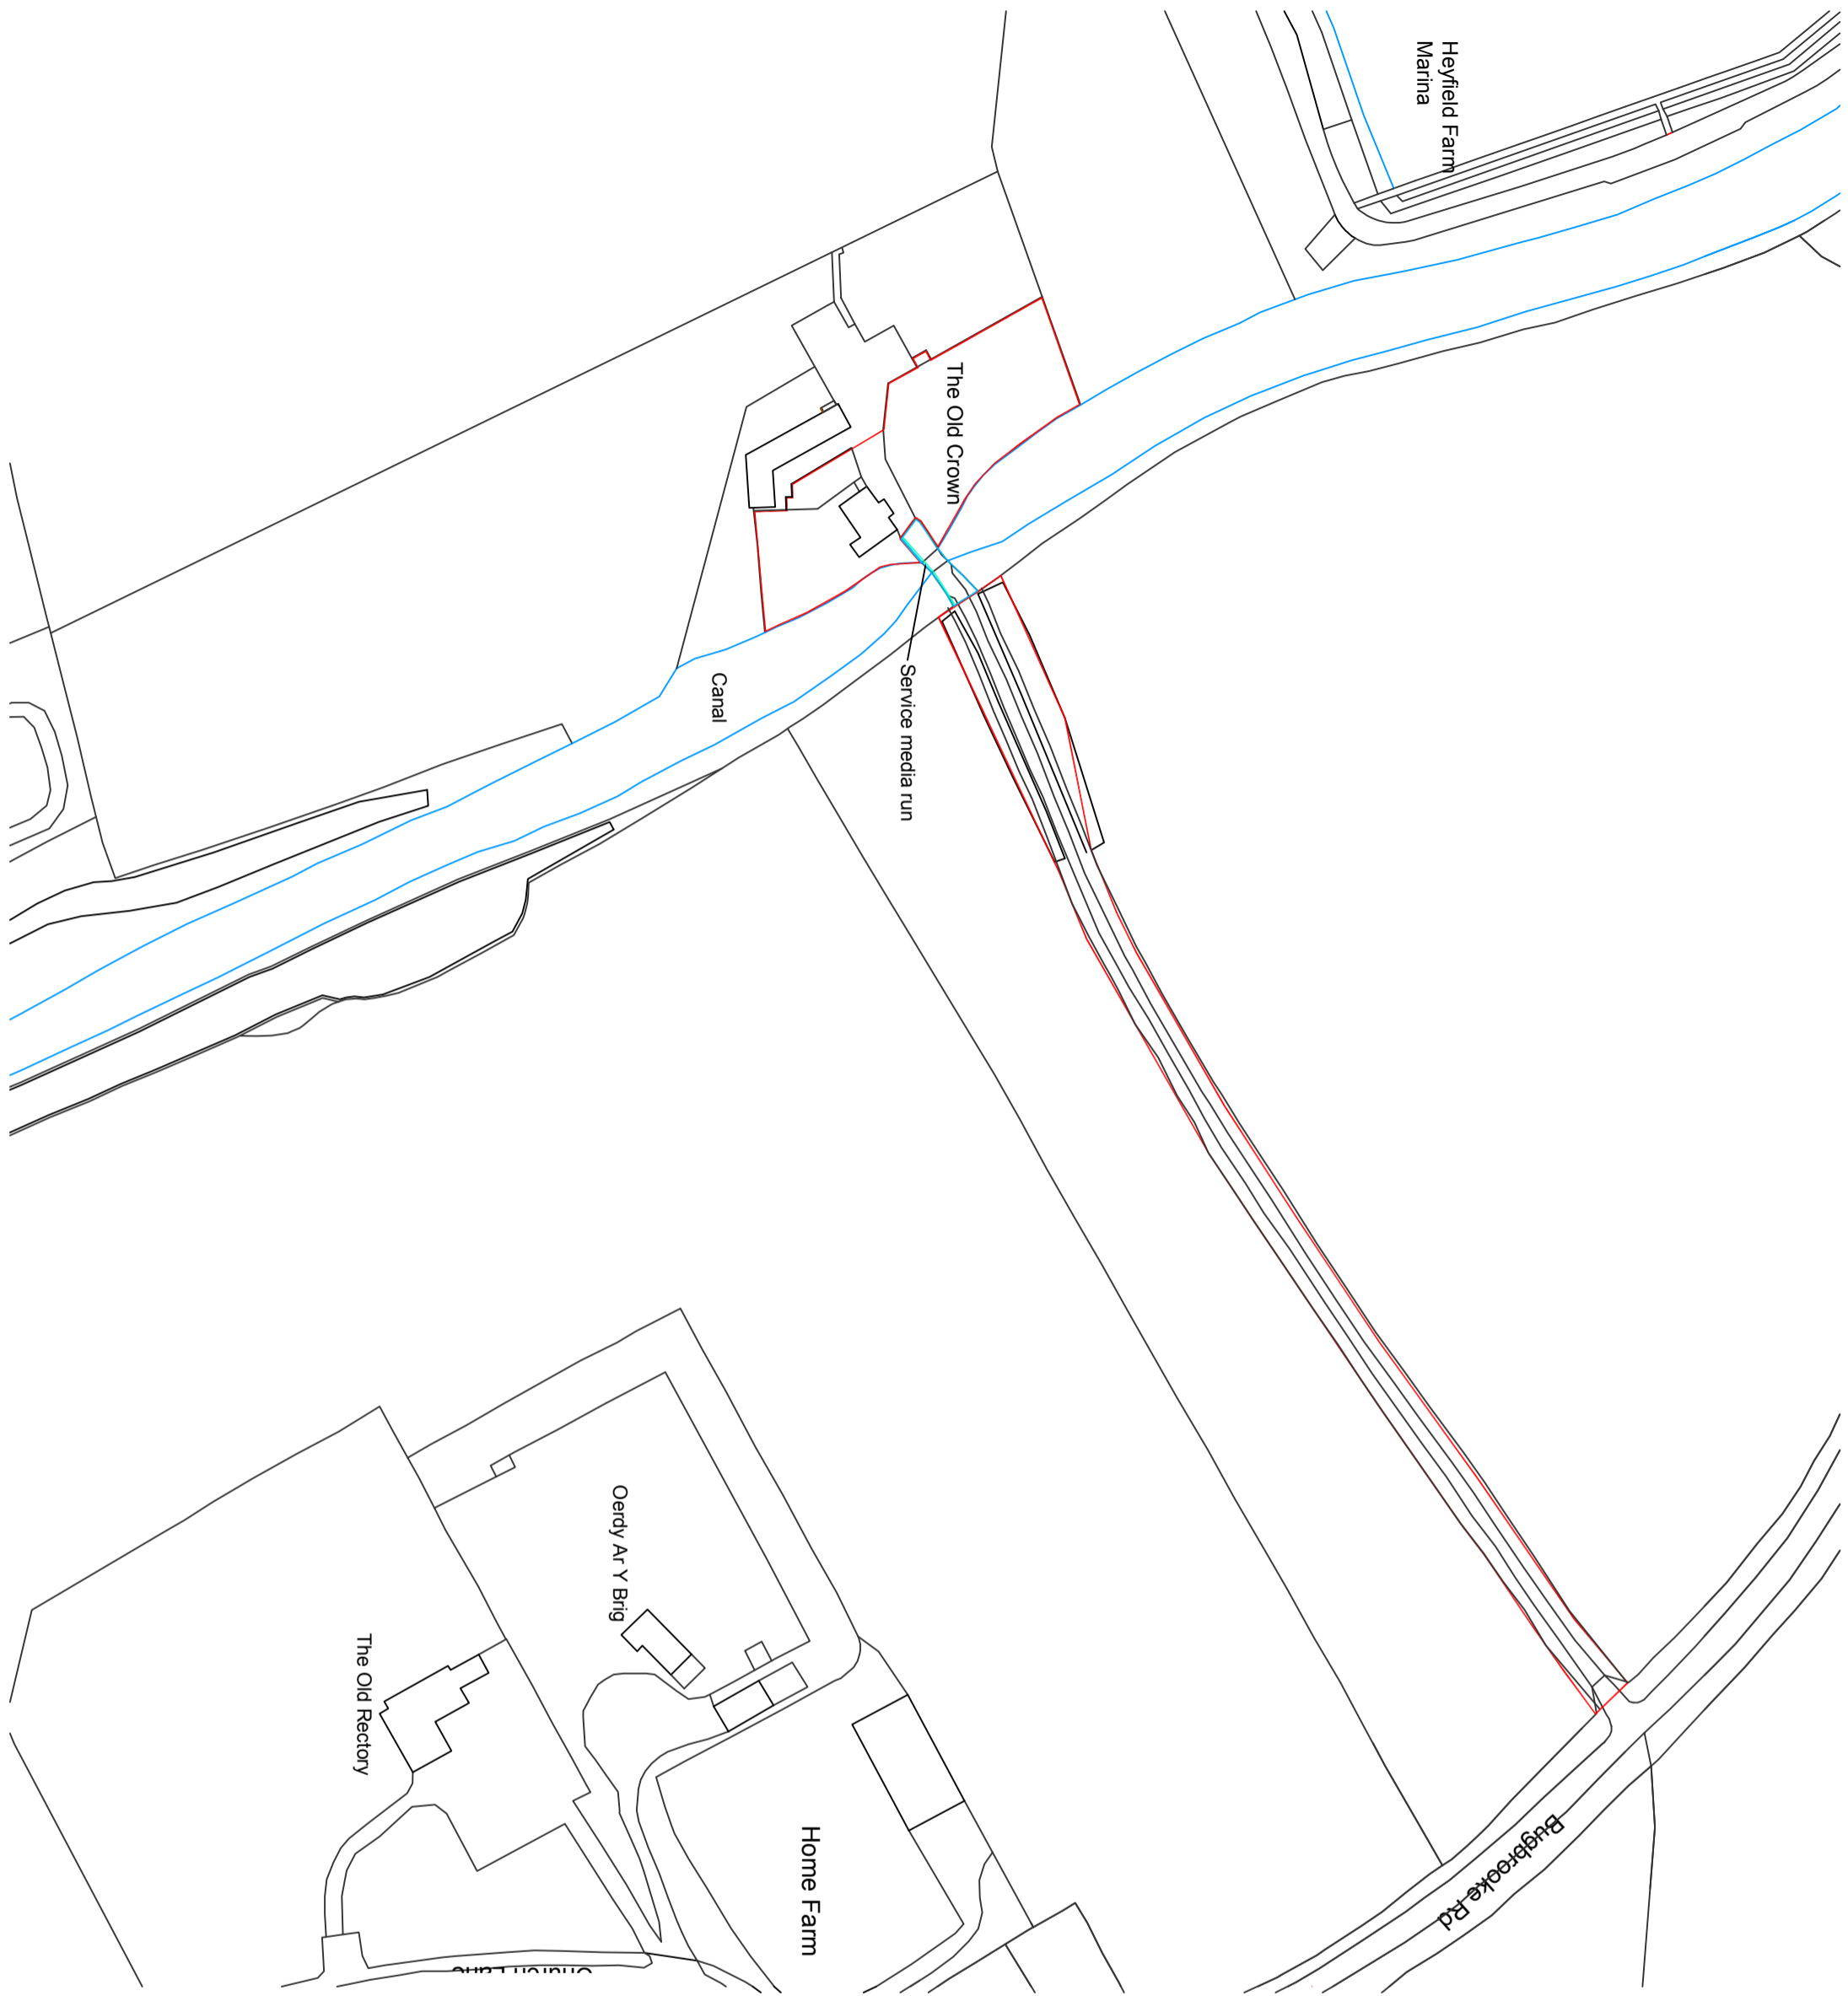

0m 50m 100m

1:1250 scale as on original A3 sheet

CLIENT
Mr Peter Harris
DRAWING TITLE
PLAN 3
DETAIL
The Old Crown
Heyford Road
Bugbrooke Northampton

Burleigh House,
Northampton, NN1 6JL
Tel: 01604 54007
Fax: 01604 20076

DATE
26/04/19
SCALE
1:1250 @ A3
DRAWING NO.
N287-052 PL3

DRAWN BY
JL
CHECKED BY
DRJ
REVISION