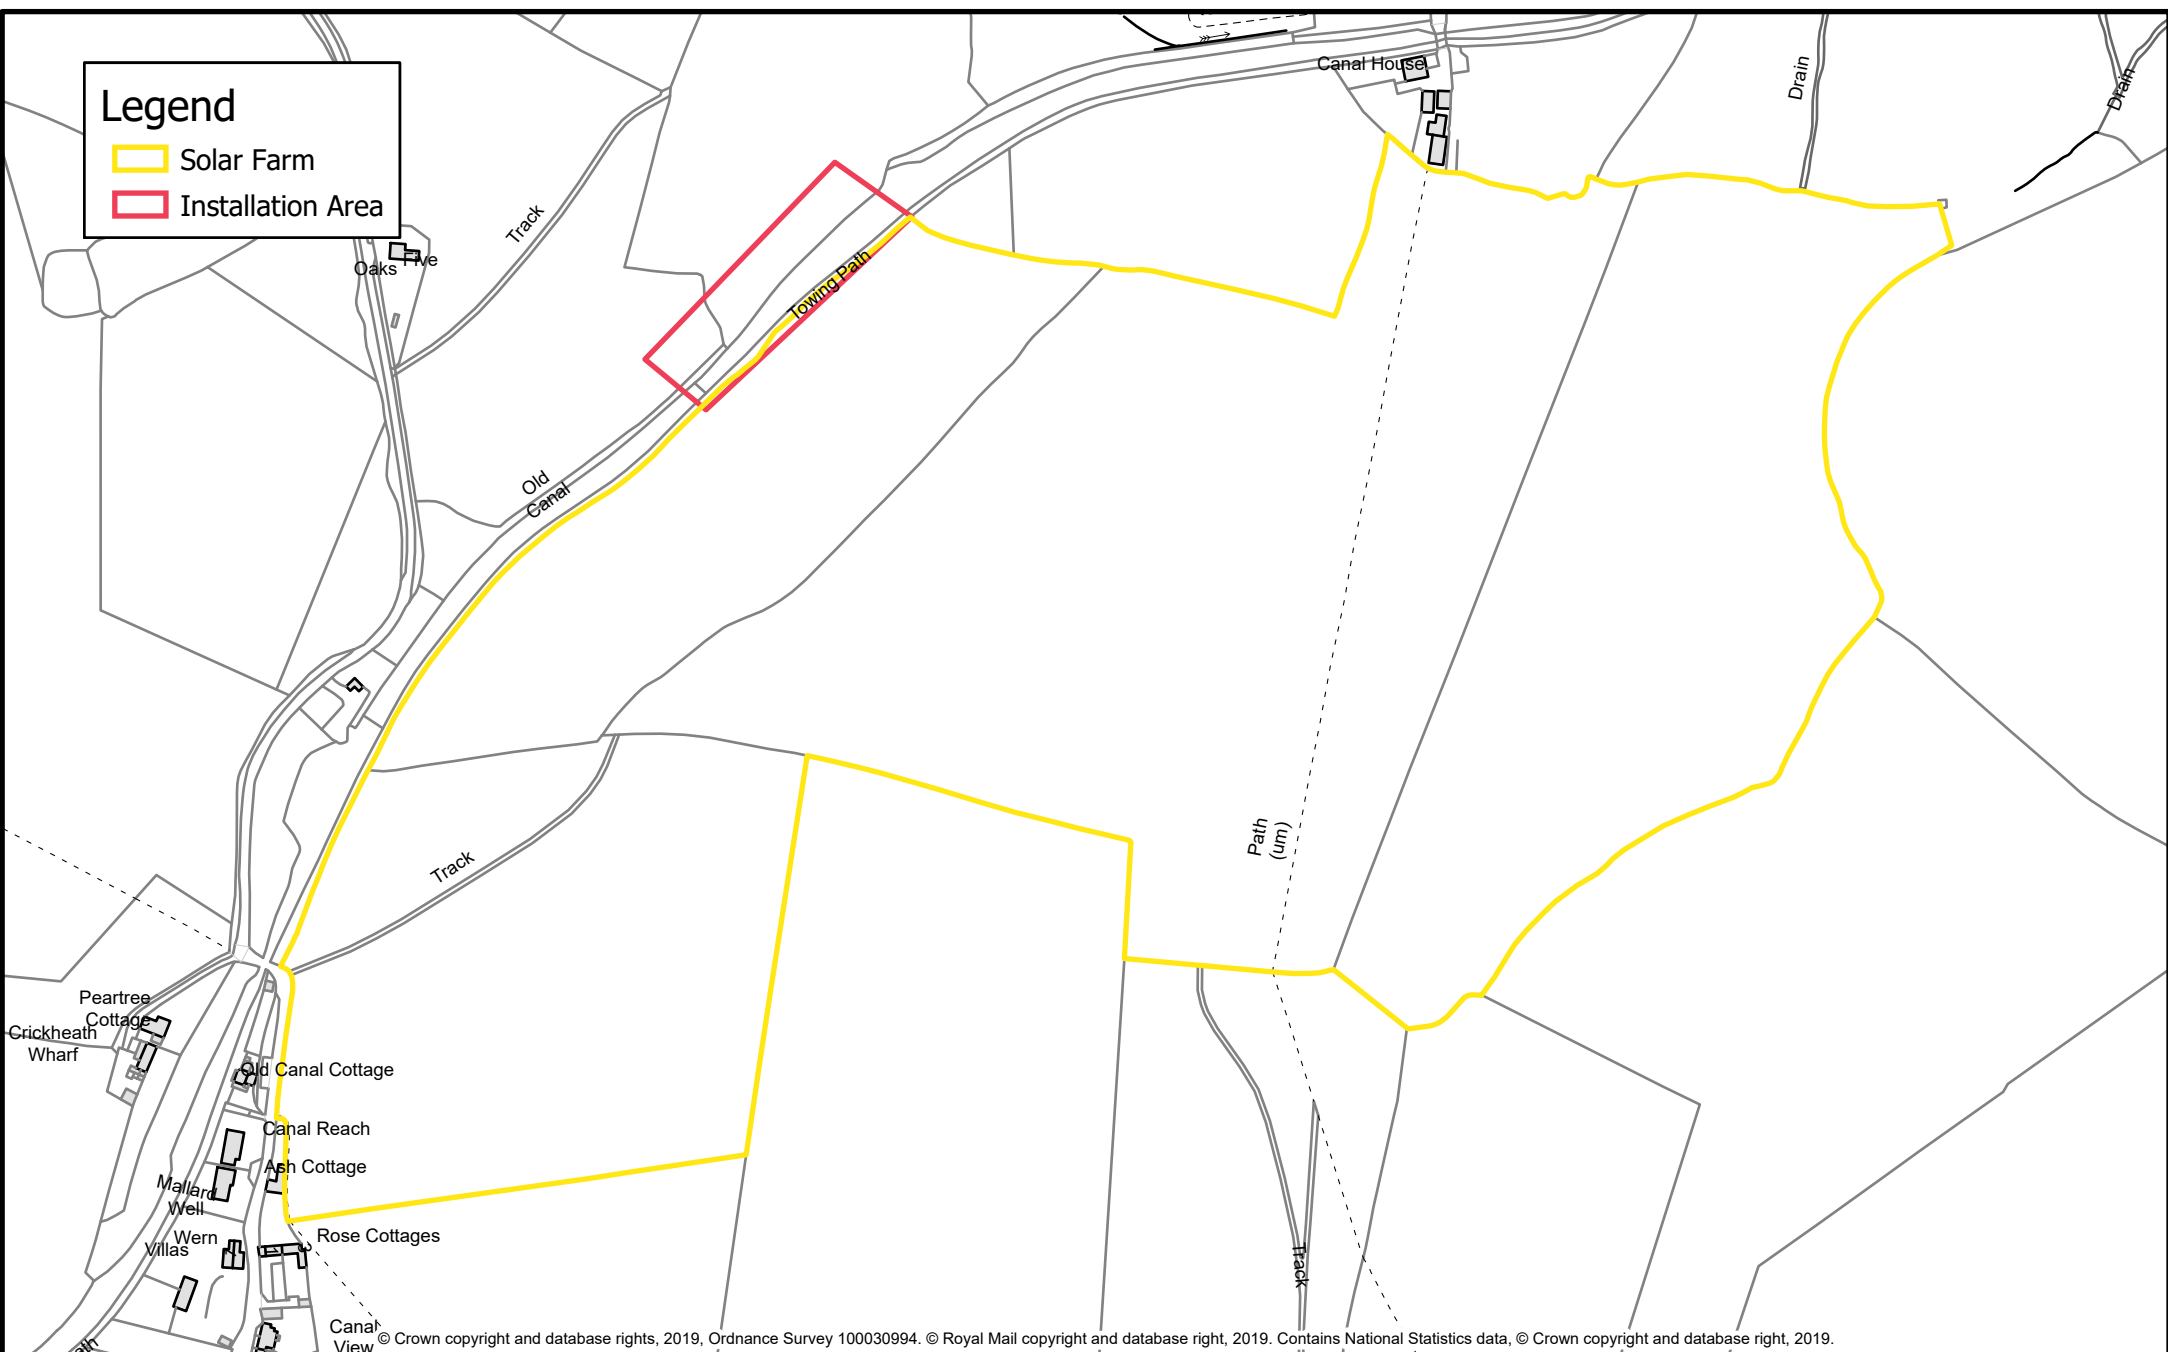

Legend

 Solar Farm

 Installation Area

Electricity Easement Plan

Print Size: A4
Scale: 1:3,500
Created By: GIS Team
Date Created: 27/02/2019