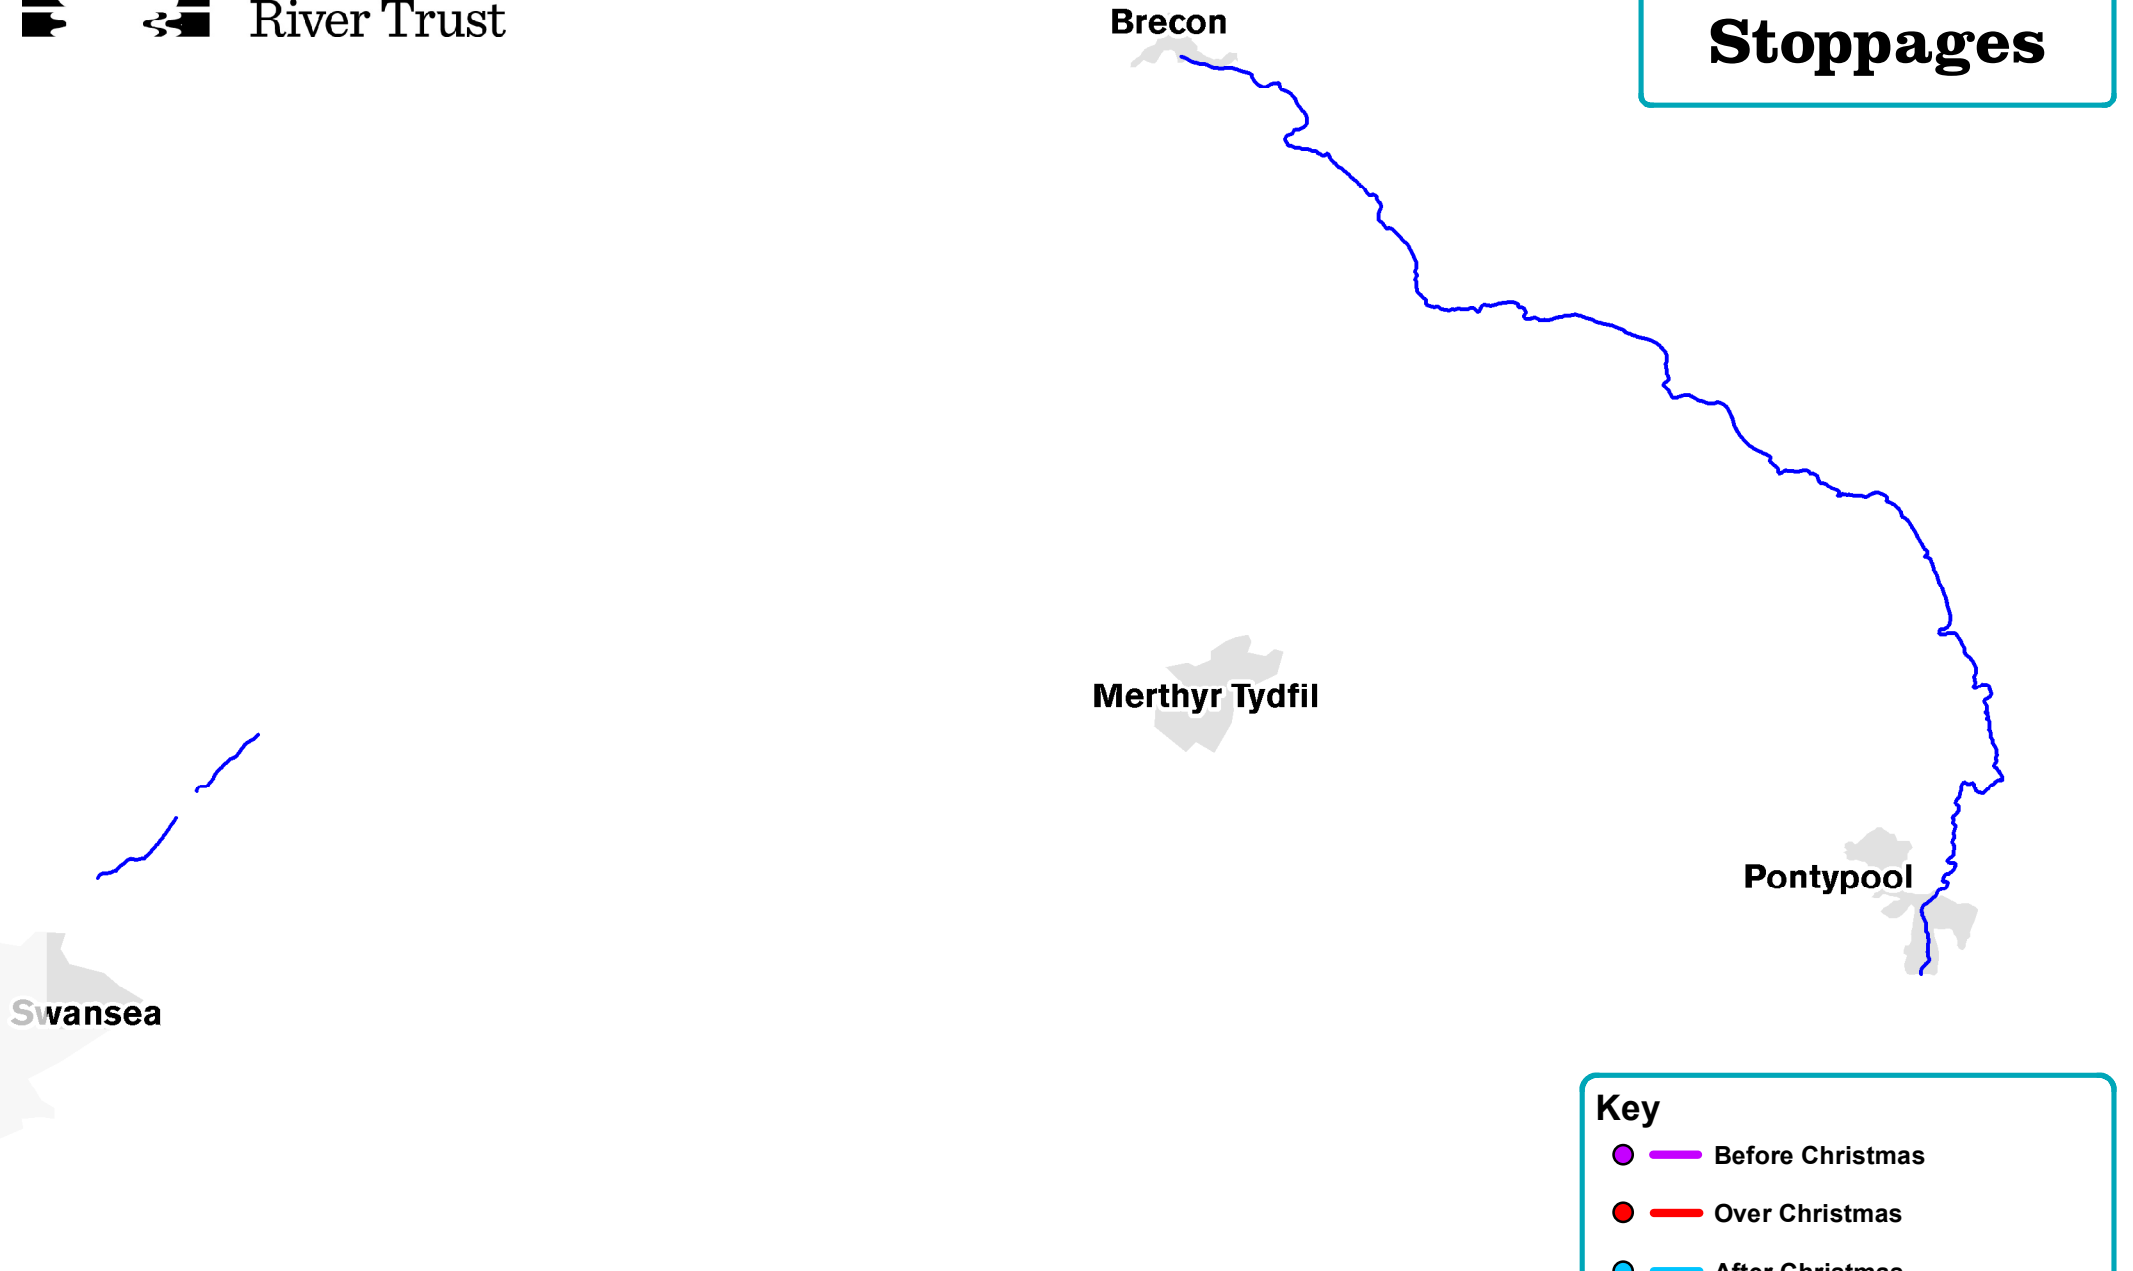

Canal &
River Trust

South Wales Stoppages

Key

- — Before Christmas
- — Over Christmas
- — After Christmas
- — Starts / Finishes Outside Winter

Mon & Brec, Swansea