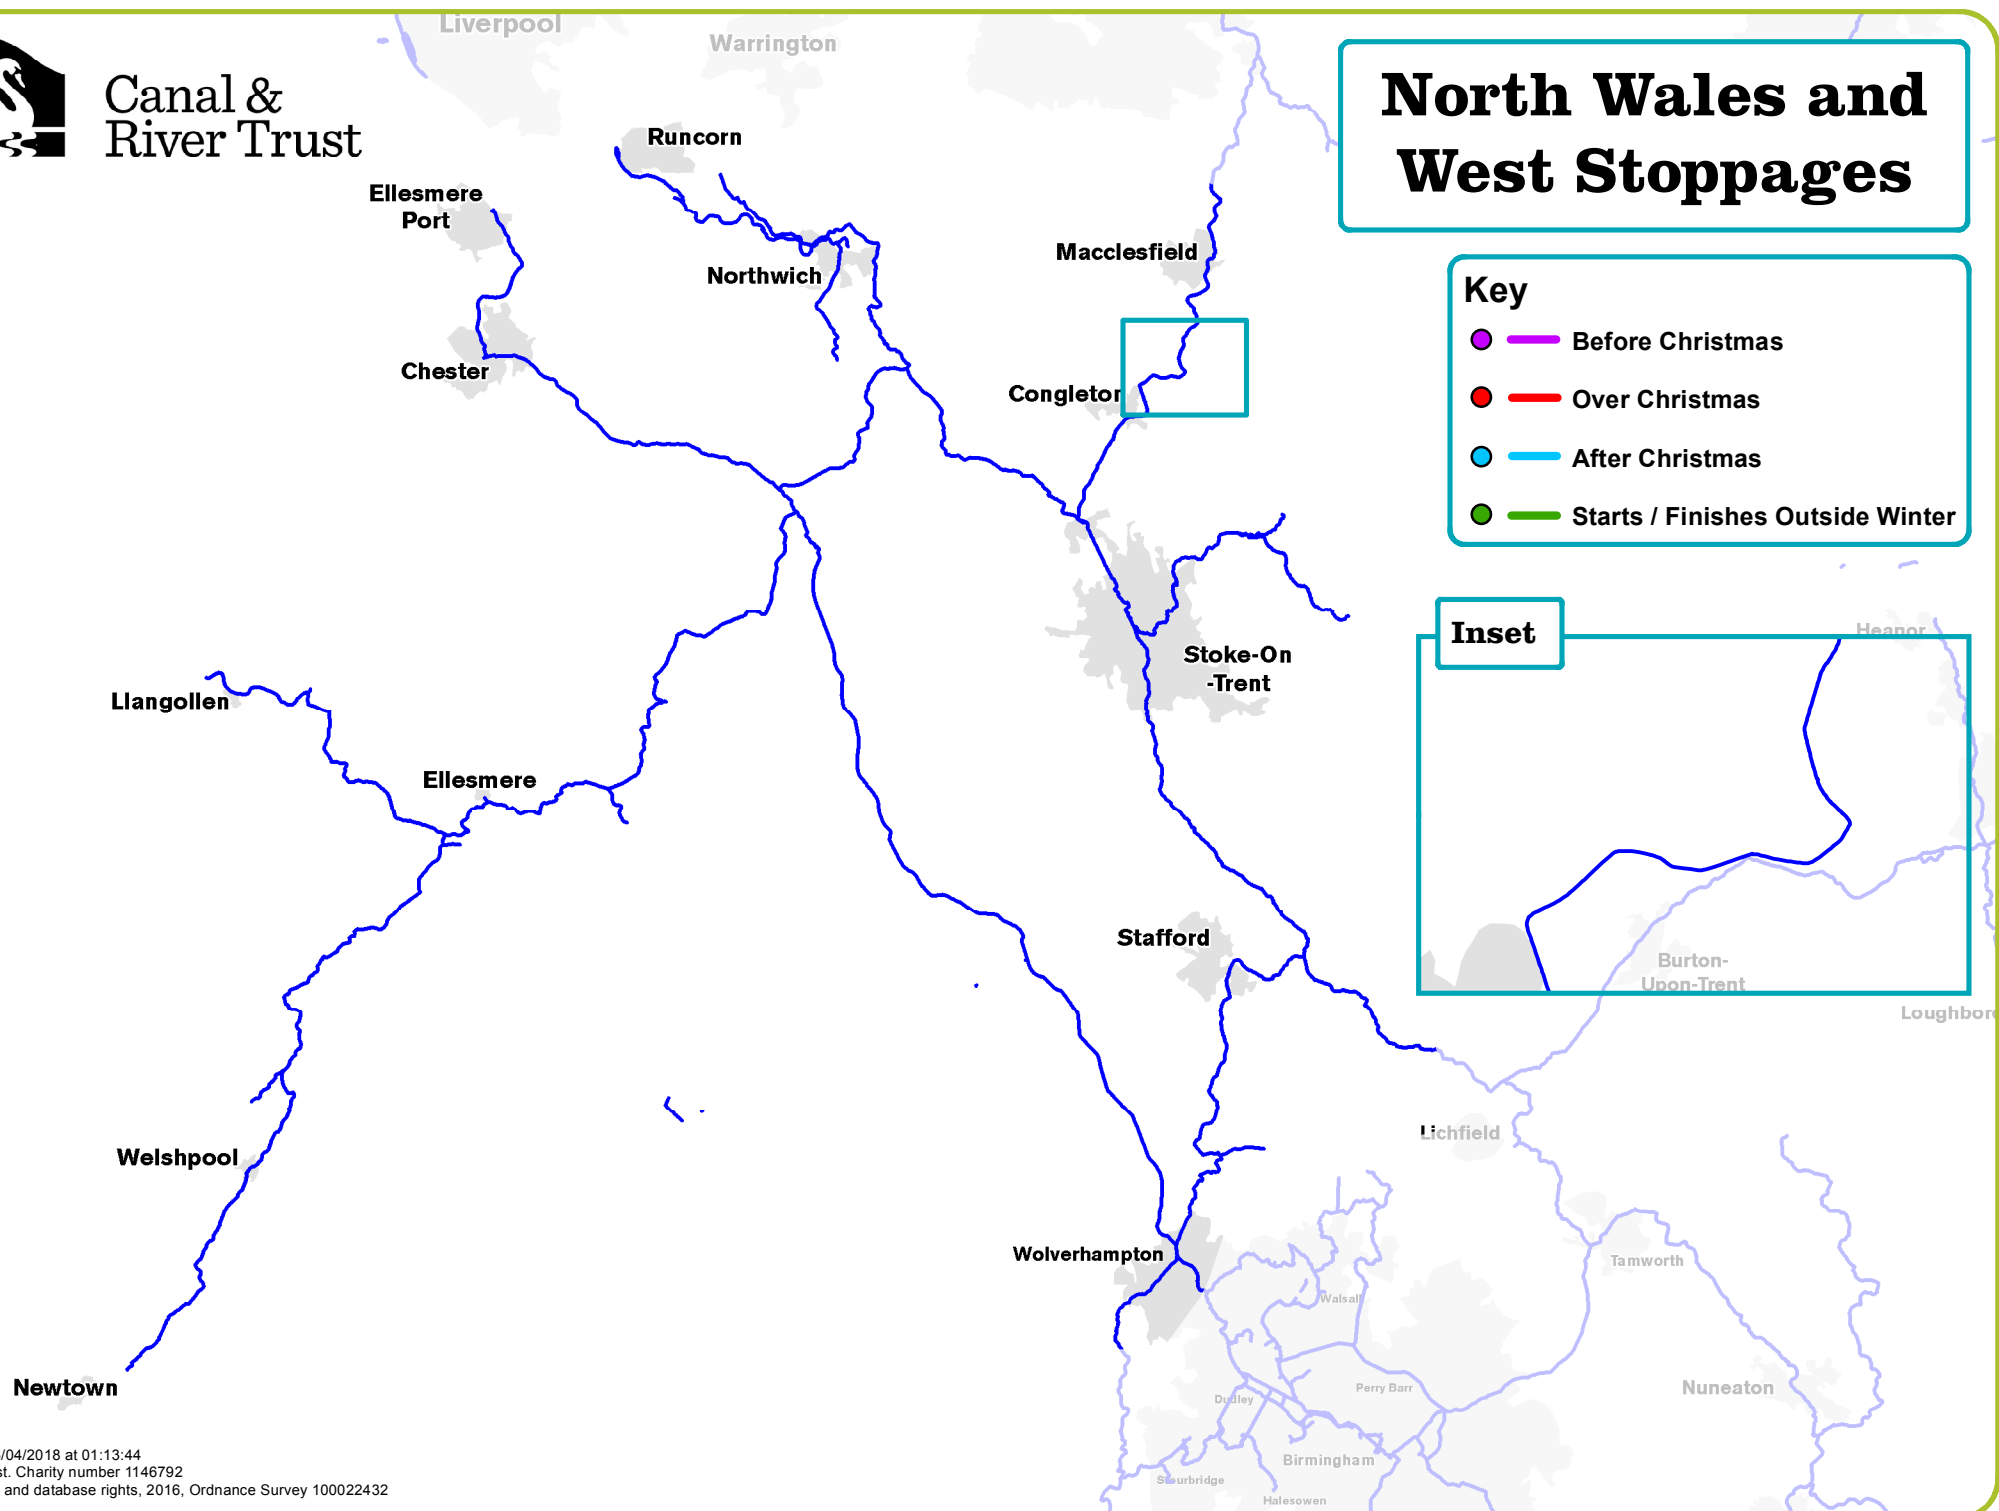

Canal &
River Trust

North Wales and West Stoppages

Key

- Before Christmas
- Over Christmas
- After Christmas
- Starts / Finishes Outside Winter

Inset

North Wales and West