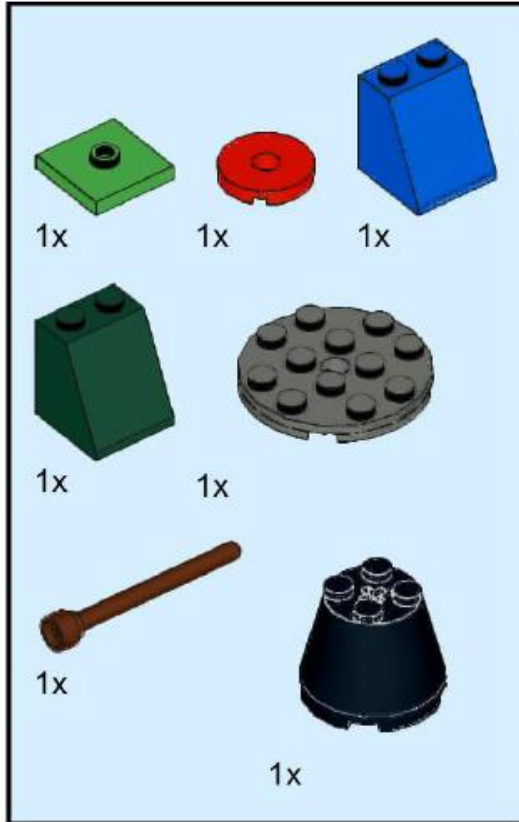

LEGO Build: Fish

Email: explorers@canalrivertrust.org.uk
Web: canalrivertrust.org.uk/explorers
Twitter: @CRTEsplorers
Facebook: Canal & River Trust – Explorers
Charity number: 1146792

Step 1

Step 2

Step 3

Step 4

Step 5

Step 6