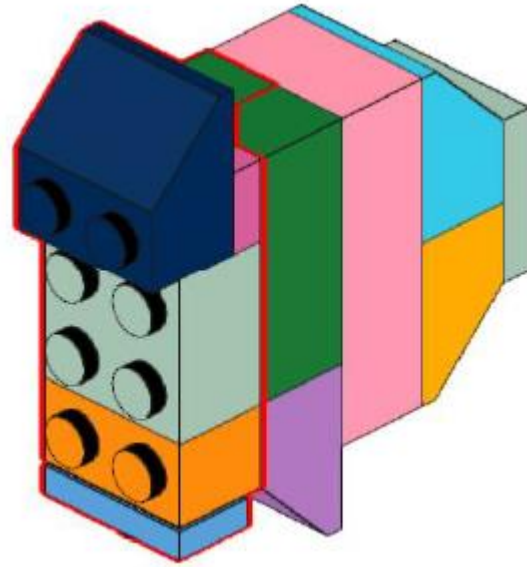

LEGO Build: Fish

Email: explorers@canalrivertrust.org.uk
Web: canalrivertrust.org.uk/explorers
Twitter: @CRTEsplorers
Facebook: Canal & River Trust – Explorers
Charity number: 1146792

Step 1

Step 2

Step 3

Step 4

Step 5

Step 6