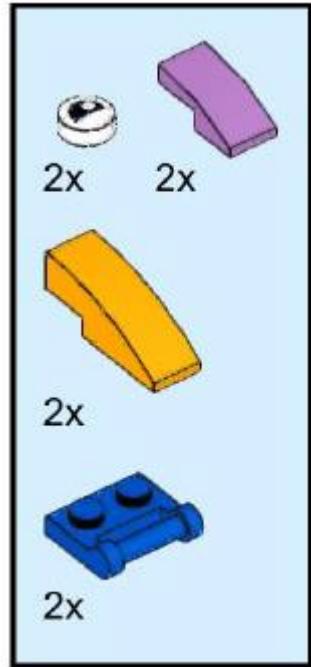

LEGO Build: Fish

Email: explorers@canalrivertrust.org.uk
Web: canalrivertrust.org.uk/explorers
Twitter: @CRTEsplorers
Facebook: Canal & River Trust – Explorers
Charity number: 1146792

Step 1

Step 2

Step 3

Step 4

Step 5

Step 6