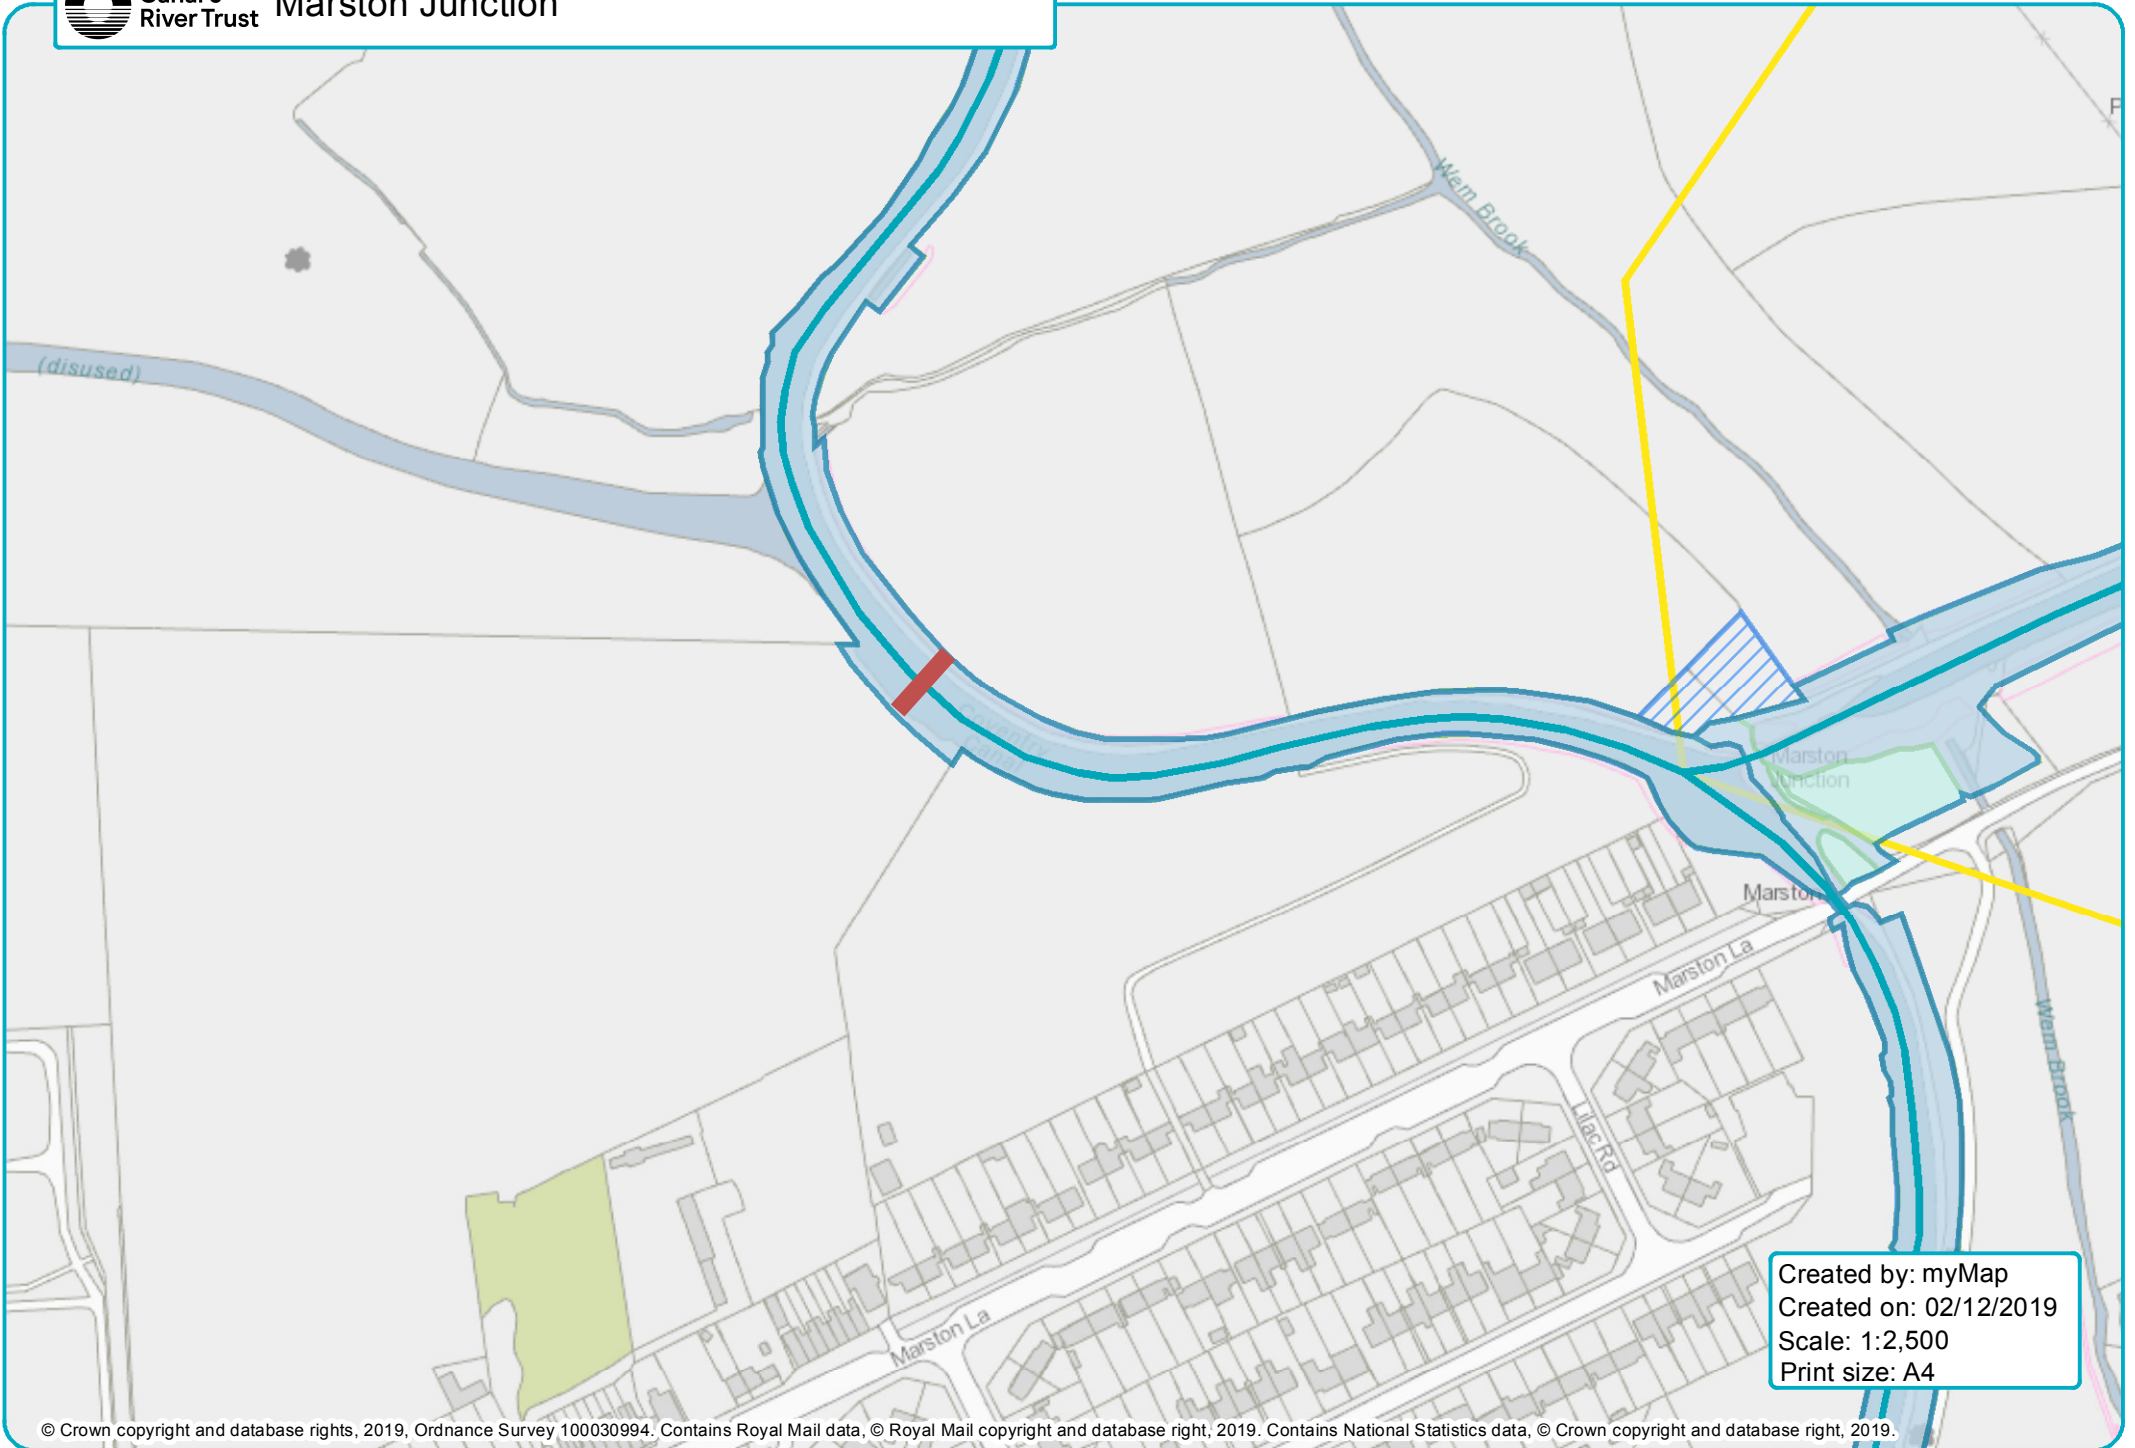

Canal &
River Trust

Marston Junction

Created by: myMap
Created on: 02/12/2019
Scale: 1:2,500
Print size: A4