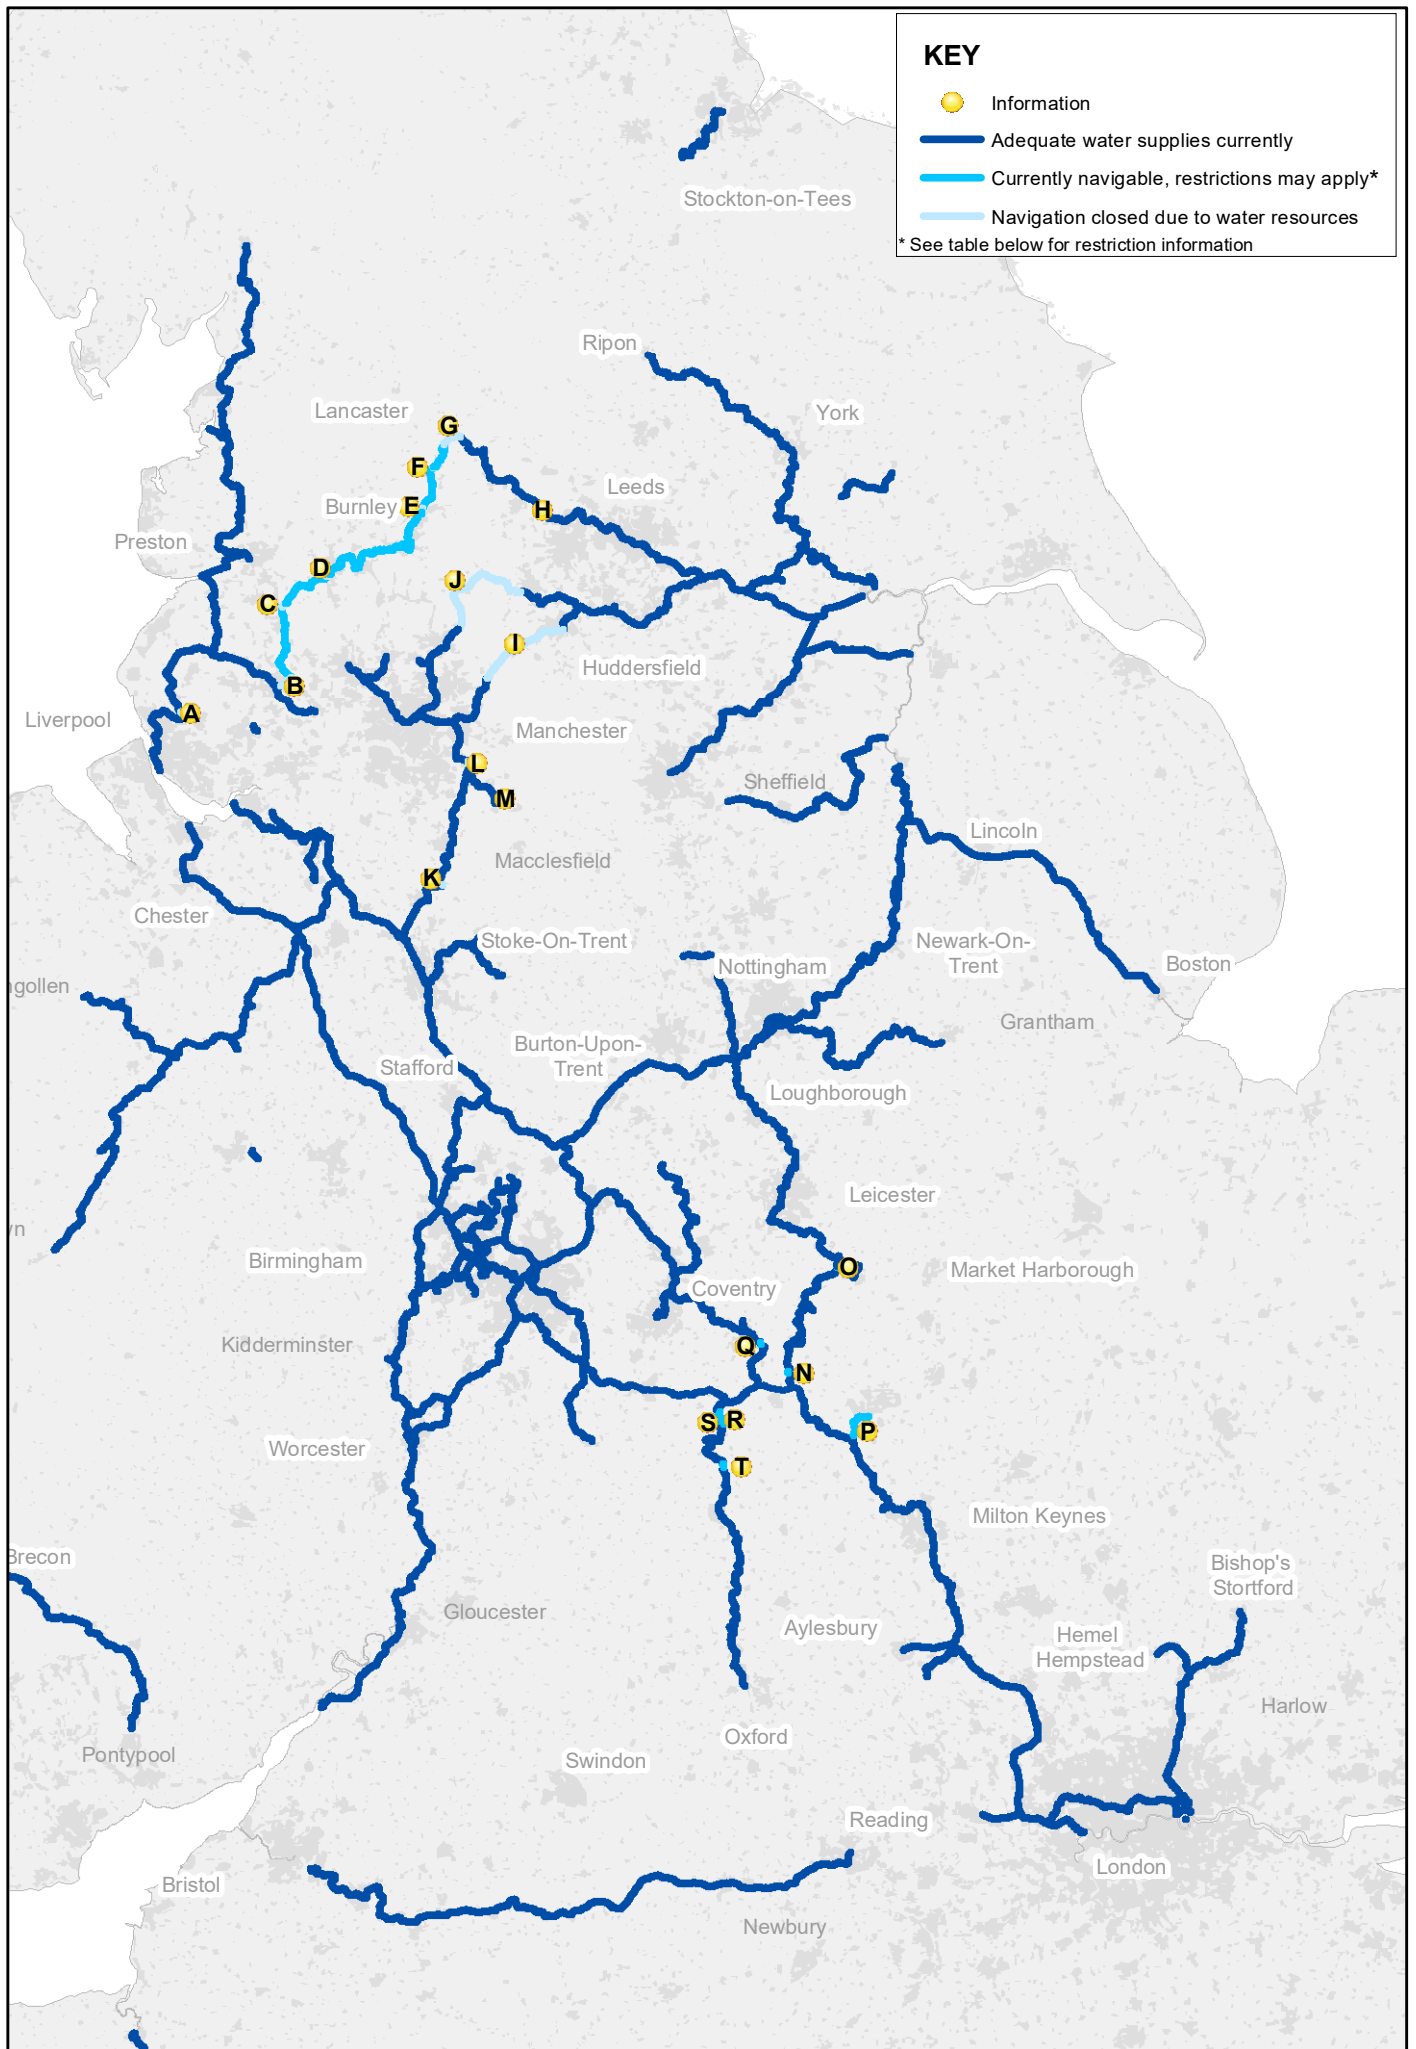

# Drought impacts on the canals

Key	Canal	Locks Affected	Start Date	Details of Restriction/Closure
A	Leeds & Liverpool	Culvert 29 Maghull	Already in place	Culvert failure. Not possible to navigate through closed section
B	Leeds & Liverpool	Lock 65 Top Lock - Lock 85 Railway Lock	30 July 2018	Navigation closed. Pounds between locks will be non navigable
C	Leeds & Liverpool	Johnsons Lock 58 - Johnsons Lock 64	30 July 2018	Navigation closed. Pounds between locks will be non navigable
D	Leeds & Liverpool	Blackburn Lock 52 - Blackburn Lock 57	30 July 2018	Navigation closed. Pounds between locks will be non navigable
E	Leeds & Liverpool	Barrowford Lock 45 - Barrowford Lock 51	30 July 2018	Navigation closed. Pounds between locks will be non navigable
F	Leeds & Liverpool	Lock 42 Greenberfield - Lock 44 Greenberfield	30 July 2018	Navigation closed. Pounds between locks will be non navigable
G	Leeds & Liverpool	Lock 30 Holme Bridge - Lock 41 Bank Newton Top Lock	30 July 2018	Navigation closed. Pounds between locks will be non navigable
H	Leeds & Liverpool	Bingley Lock 29 - Bingley Lock 22	30 July 2018	Reduced opening time between 08:00-17:00 to conserve water resources
I	Huddersfield Narrow Canal	Lock 24 W - Lock 1 E	06 August 2018	Navigation closed. Pounds between locks will be non navigable
J	Rochdale Canal	Lock 48 - Lock 1	Already in place	Navigation closed. Pounds between locks will be non navigable
K	Peak Forest and Macclesfield	Bosley Lock 1 - Bosley Lock 12	13 August 2018	Navigation closed. Pounds between locks will be non navigable
L	Peak Forest and Macclesfield	Marple Lock 1 - Marple Lock 16	13 August 2018	Navigation closed. Pounds between locks will be non navigable
M	Peak Forest and Macclesfield	Bugsworth Basin	13 August 2018	Navigation closed. Pound will be non navigable
N	Grand Union - Leicester Line	Watord Lock 1 - Lock 7	13 August 2018	Reduced opening time between 08:00 - 18:00 daily. Last entry 17:15
O	Grand Union - Leicester Line	Foxton Lock 8 - Lock 17	13 August 2018	Reduced opening time between 08:00 - 18:00 daily. Last entry 17:15
P	Northampton Arm	Northampton Lock 1 - Lock 17	13 August 2018	Reduced opening time between 09:00 - 18:00 daily. Last entry 15:30
Q	North Oxford	Hillmorton Lock 2 - Lock 7	13 August 2018	Reduced opening time between 09:00 - 18:30 daily. Last entry 17:00
R	South Oxford	Napton Lock 8 - Lock 13	13 August 2018	Reduced opening time between 08:30 - 18:00 daily. Last entry 17:00
S	South Oxford	Adkins Lock 14 - Marston Doles Lock 16	13 August 2018	Reduced opening time between 09:00 - 18:00 daily. Last entry 17:00
T	South Oxford	Claydon Lock 17 - Lock 21	13 August 2018	Reduced opening time between 09:00 - 17:00 daily. Last entry 16:00