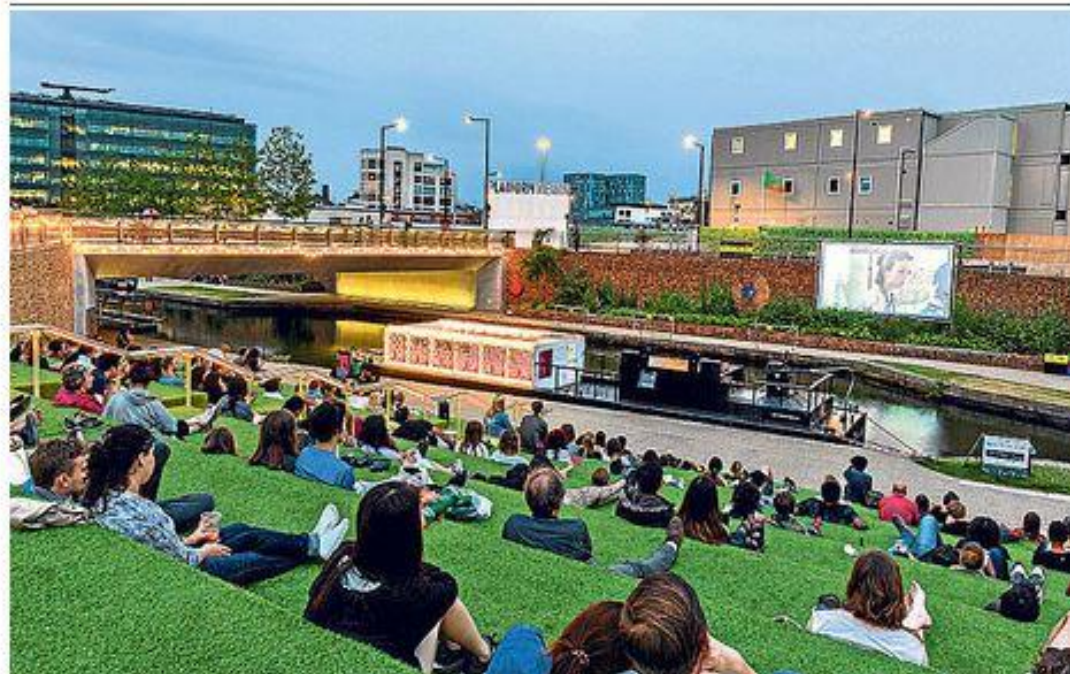

## From art shows to films, our canals are awash with culture

A cinema inside a canal boat is just one of a burgeoning range of on-the-water artistic offerings

 0  0  0  0  0  Email

The Floating Cinema drops anchor on the Grand Union Canal at King's Cross, London Photo: HYDAR DEWACHI