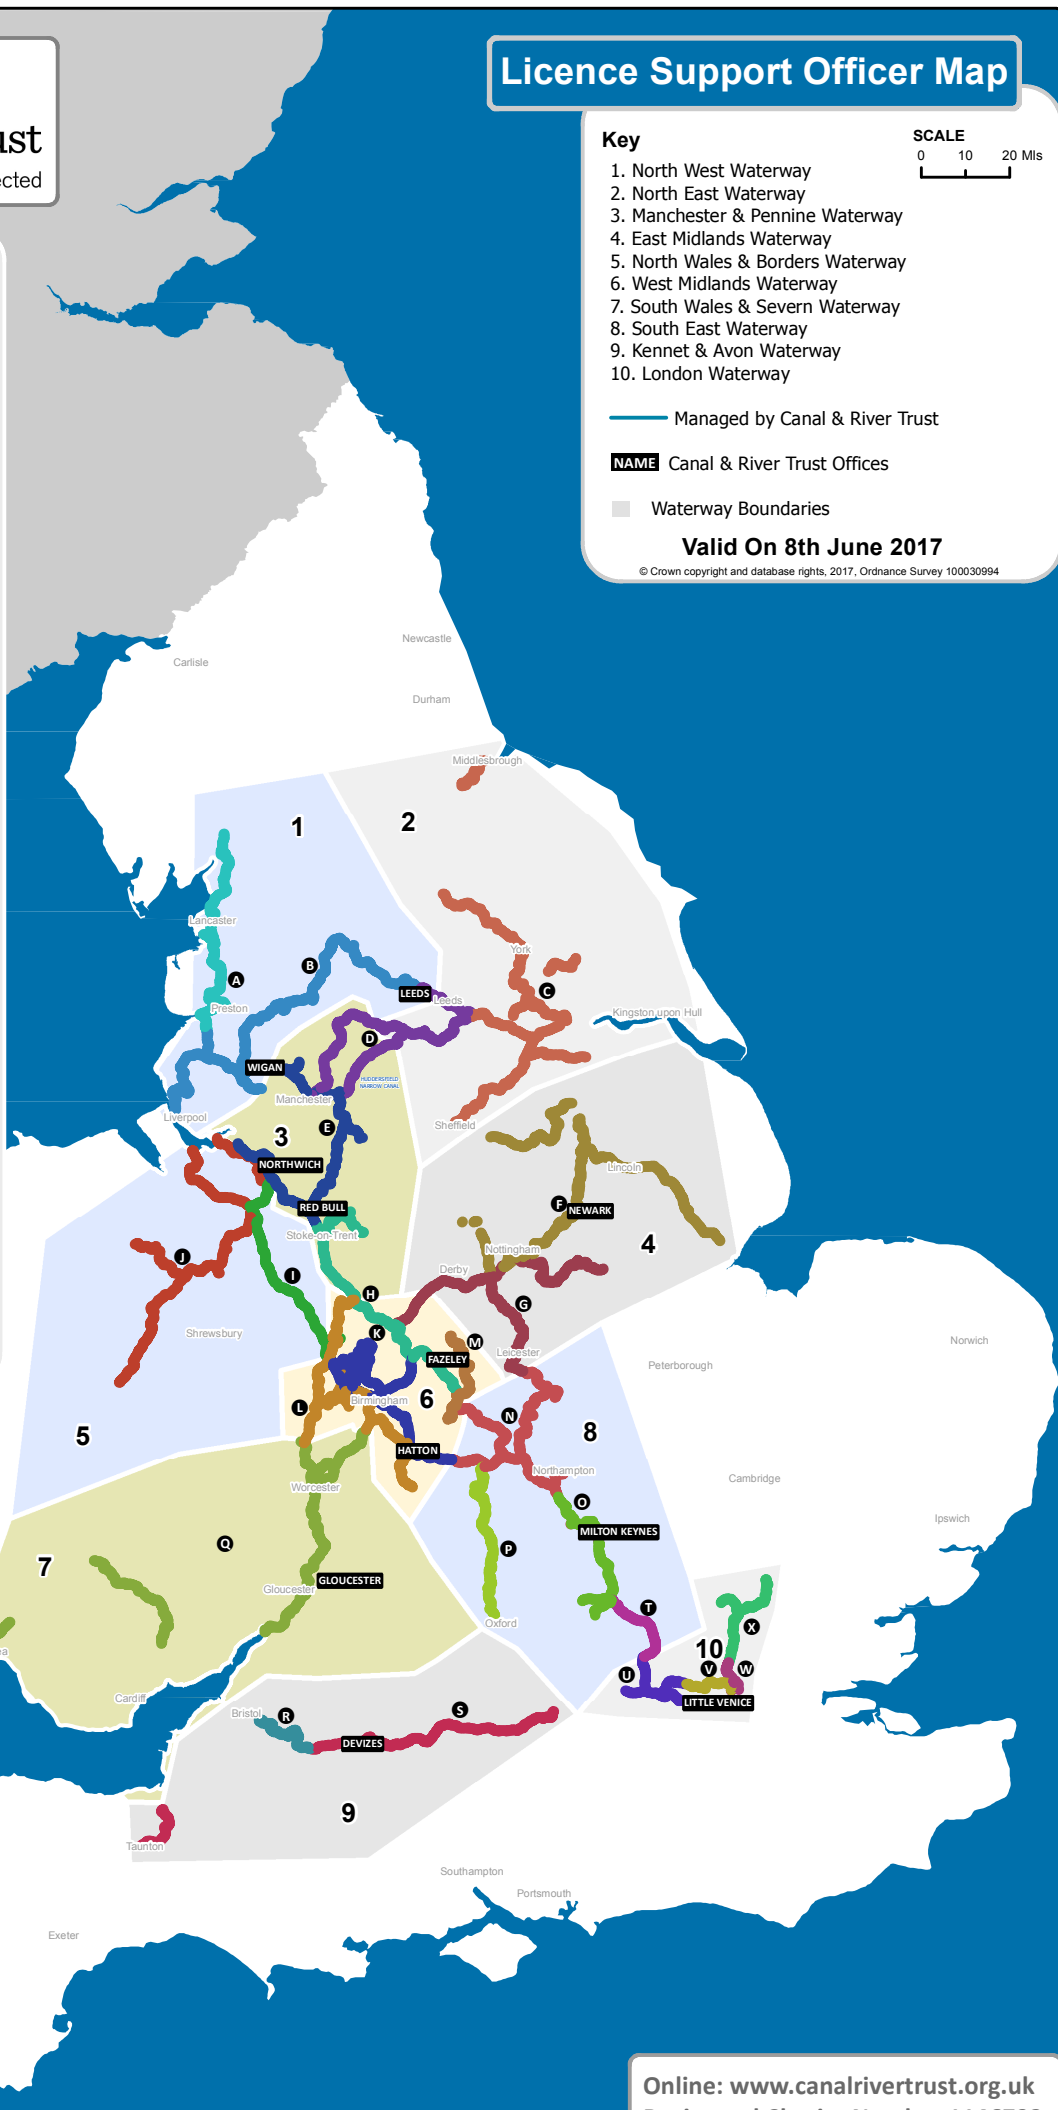

Key	Licence Support Officer	Contact Details
A	Mike Fletcher	07766992939 01942 405758 Mike.Fletcher@canalrivertrust.org.uk
B	Neil McKenna	07919328181 01942 405702 Neil.McKenna@canalrivertrust.org.uk
C	Victoria Cluer	07880138637 01132 816841 Victoria.Cluer@canalrivertrust.org.uk
D	Claire Mara	07920283688 01132 816836 Claire.Mara@canalrivertrust.org.uk
E	Matt Donnison	07827843583 01924 405700 Matt.Donnison@canalrivertrust.org.uk
F	Roy Dodd	07484935558 N/A Roy.Dodd@canalrivertrust.org.uk
G	Steve Cropper	07710175412 01636 675723 Steve.Cropper@canalrivertrust.org.uk
H	Dave Tomkinson	07879884828 01827 254318 Dave.Tomkinson@canalrivertrust.org.uk
I	Angela Barnett	07879694870 01606 723946 Angela.Barnett@canalrivertrust.org.uk
J	Jim Smith	07803885578 01606 723941 James.Smith@canalrivertrust.org.uk
K	Annette Vaughan	07771379377 01827 254336 Annette.Vaughan@canalrivertrust.org.uk
L	Elizabeth Sollars	07710175242 01827 254313 Elizabeth.Sollars@canalrivertrust.org.uk
M	Patrick McGinty	07909 998589 01827 254319 Patrick.McGinty@canalrivertrust.org.uk
N	George Dickinson	07747460693 01908 681276 George.Dickinson@canalrivertrust.org.uk
O	Glyn Bumford	07826531026 01908 681272 Glyn.Bumford@canalrivertrust.org.uk
P	Lisa Jarvis	07766512683 01908 681271 Lisa.Jarvis@canalrivertrust.org.uk
Q	Cheryl Evans	07484912829 01452 318001 Cheryl.Evans@canalrivertrust.org.uk
R	Corrine Rotherham	07717681000 01380 737922 Corrine.Rotherham@canalrivertrust.org.uk
S	Matt Preston	07917688591 01380 737920 Matthew.Preston@canalrivertrust.org.uk
T	Tony Jenkins	07880471769 01908 302568 Anthony.Jenkins@canalrivertrust.org.uk
U	Leiam Walsh	07795644254 0203 204 4543 Leiam.Walsh@canalrivertrust.org.uk
V	Tom Jackson	07795061780 0203 204 4452 Thomas.Jackson2@canalrivertrust.org.uk
W	Nick Wattam	07747765434 0203 204 4511 Nicholas.Wattam@canalrivertrust.org.uk
X	Kevin O'Neill	07484908031 0203 204 4535 Kevin.O'Neill@canalrivertrust.org.uk

Online: www.canalrivertrust.org.uk
Registered Charity Number 1146792