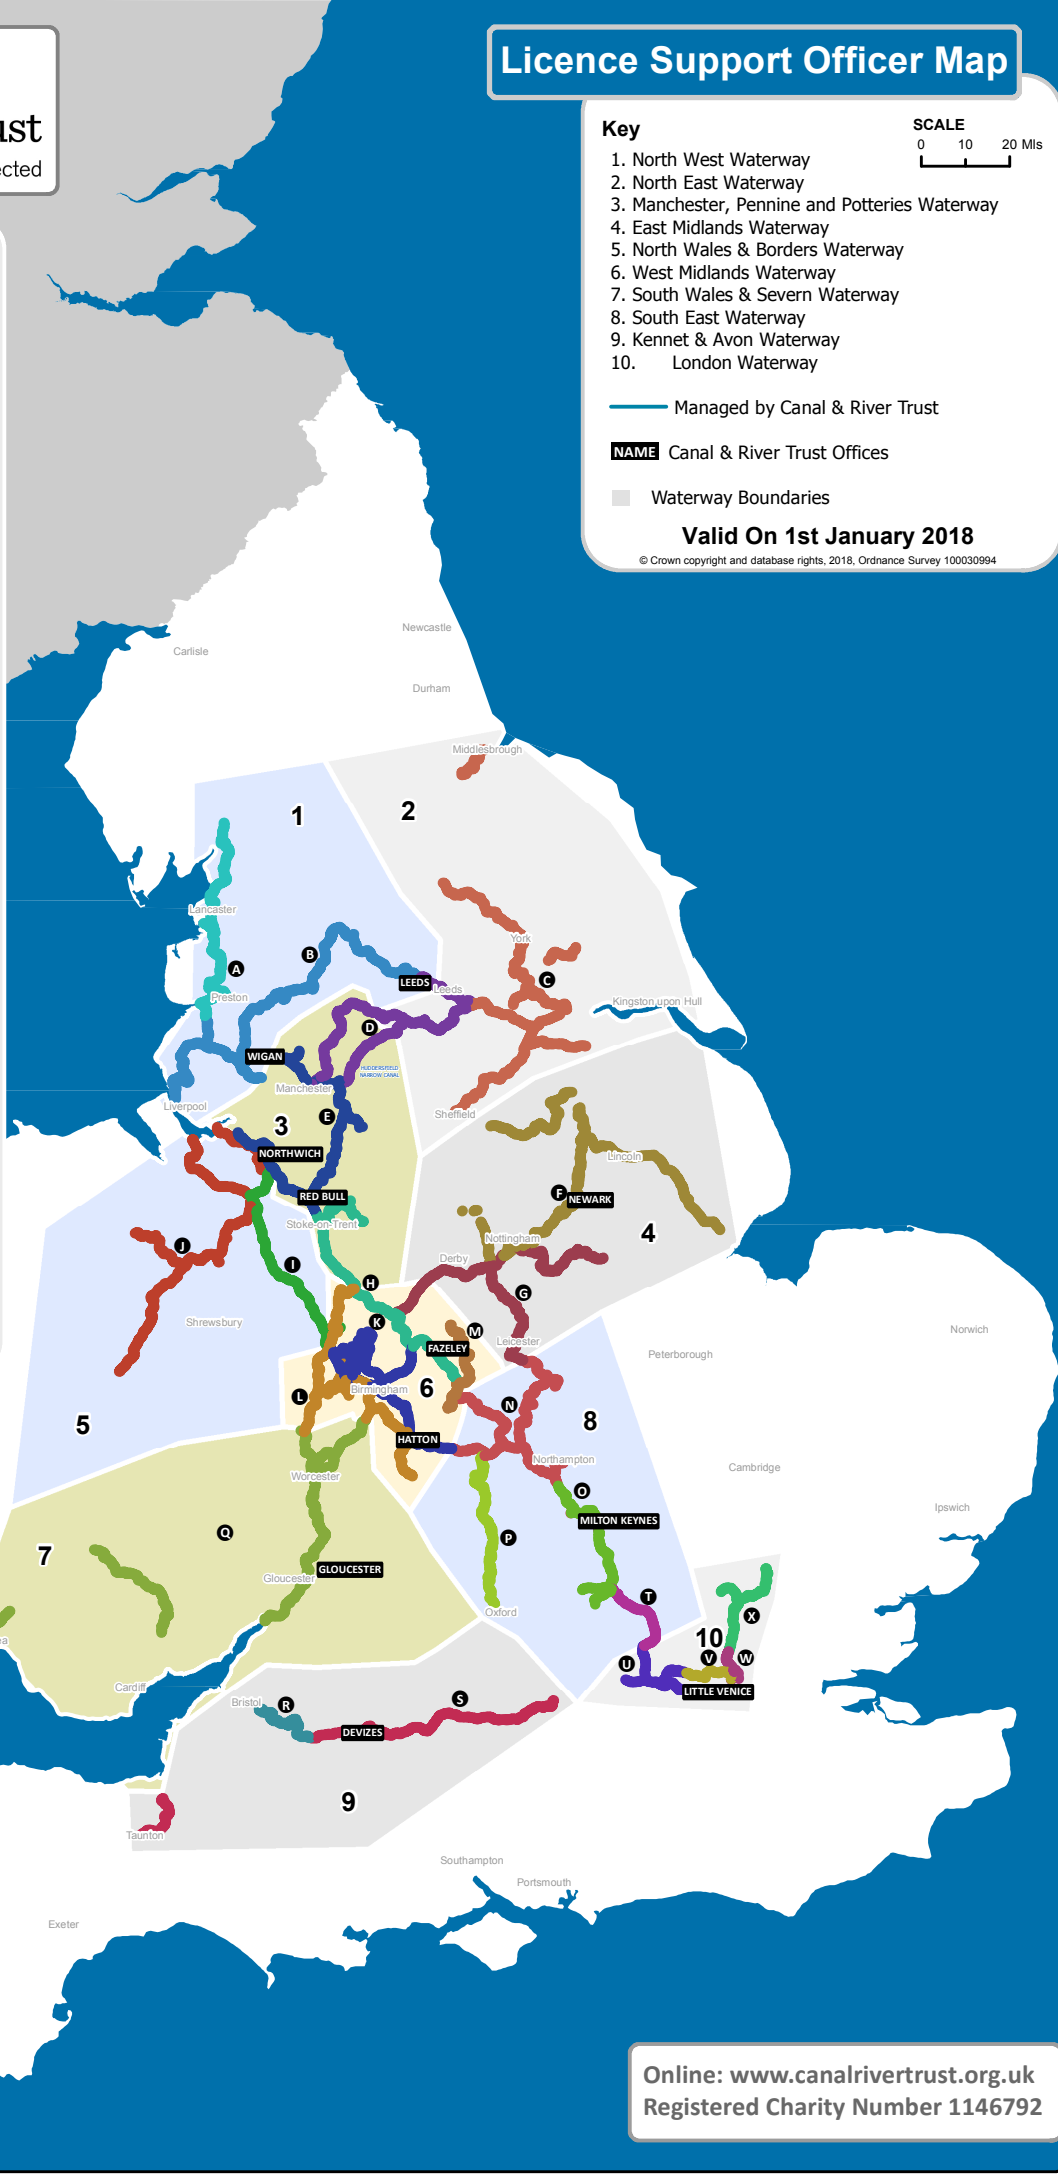

Key	Licence Support Officer	Contact Details
A	Mike Fletcher	07766992939 01942 405758 Mike.Fletcher@canalrivertrust.org.uk
B	Neil McKenna	07919328181 01942 405702 Neil.McKenna@canalrivertrust.org.uk
C	Victoria Cluer	07880138637 01132 816841 Victoria.Cluer@canalrivertrust.org.uk
D	Claire Mara	07920283688 01132 816836 Claire.Mara@canalrivertrust.org.uk
E	Matt Donnison	07827843583 01924 405700 Matt.Donnison@canalrivertrust.org.uk
F	Roy Dodd	07484935558 N/A Roy.Dodd@canalrivertrust.org.uk
G	Steve Cropper	07710175412 01636 675723 Steve.Cropper@canalrivertrust.org.uk
H	Dave Tomkinson	07879884828 01827 254318 Dave.Tomkinson@canalrivertrust.org.uk
I	Angela Barnett	07879694870 01606 723946 Angela.Barnett@canalrivertrust.org.uk
J	Jim Smith	07803885578 01606 723941 James.Smith@canalrivertrust.org.uk
K	Annette Vaughan	07771379377 01827 252236 Annette.Vaughan@canalrivertrust.org.uk
L	Elizabeth Sollars	07710175242 01827 254313 Elizabeth.Sollars@canalrivertrust.org.uk
M	Patrick McGinty	07909 998589 01827 254319 Patrick.McGinty@canalrivertrust.org.uk
N	George Dickinson	07747460693 01908 681276 George.Dickinson@canalrivertrust.org.uk
O	Glyn Bumford	07826531026 01908 681272 Glyn.Bumford@canalrivertrust.org.uk
P	Lisa Jarvis	07766512683 01908 681271 Lisa.Jarvis@canalrivertrust.org.uk
Q	Cheryl Evans	07484912829 01452 318001 Cheryl.Evans@canalrivertrust.org.uk
R	Corrine Rotherham	07717681000 01380 737922 Corrine.Rotherham@canalrivertrust.org.uk
S	Matt Preston	07917688591 01380 737920 Matthew.Preston@canalrivertrust.org.uk
T	Tony Jenkins	07880471769 01908 302568 Anthony.Jenkins@canalrivertrust.org.uk
U	Leiam Walsh	07795644254 0203 204 4543 Leiam.Walsh@canalrivertrust.org.uk
V	Melisa Ozkizil	07879480235 0203 204 4502 Melisa.Ozkizil@canalrivertrust.org.uk
W	Nick Wattam	07747765434 0203 204 4511 Nicholas.Wattam@canalrivertrust.org.uk
X	Kevin O'Neill	07484908031 0203 204 4535 Kevin.O'Neill@canalrivertrust.org.uk

Online: www.canalrivertrust.org.uk
Registered Charity Number 1146792