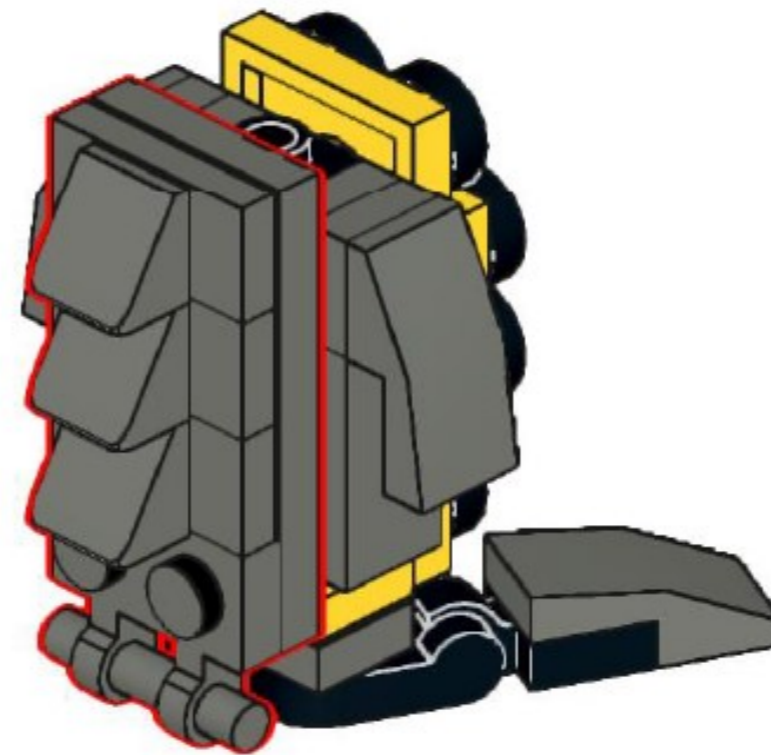

LEGO newt

canalrivertrust.org.uk/explorers

Charity No: 1146792

-  @CRTEExplorers
-  Canal & River Trust – Explorers
-  explorers@canalrivertrust.org.uk

Step 1

Step 2

Step 3

Step 4