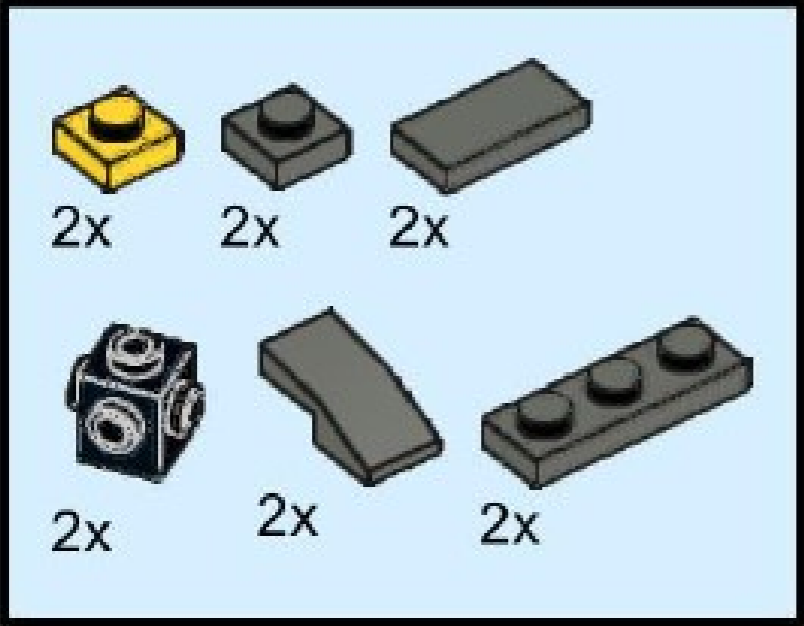

LEGO newt

canalrivertrust.org.uk/explorers

Charity No: 1146792

-  @CRTEExplorers
-  Canal & River Trust – Explorers
-  explorers@canalrivertrust.org.uk

Step 1

Step 2

Step 3

Step 4