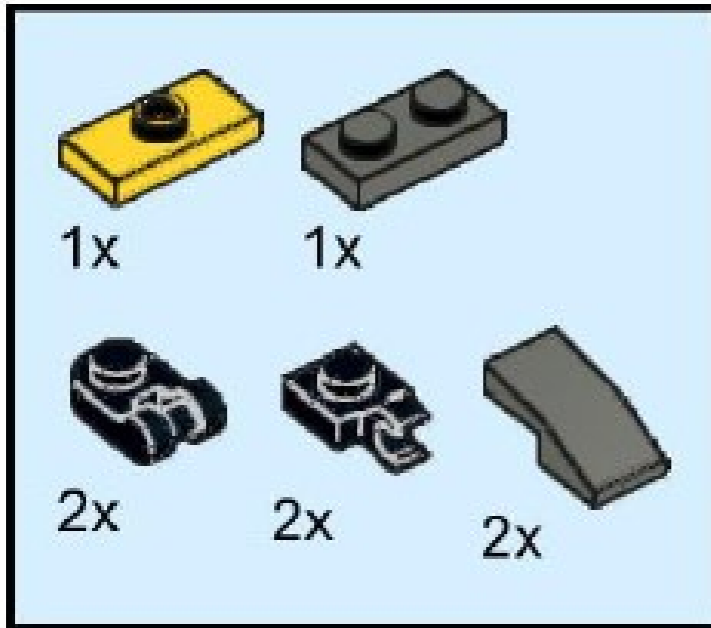

LEGO newt

canalrivertrust.org.uk/explorers

Charity No: 1146792

-  @CRTEExplorers
-  Canal & River Trust – Explorers
-  explorers@canalrivertrust.org.uk

Step 1

Step 2

Step 3

Step 4