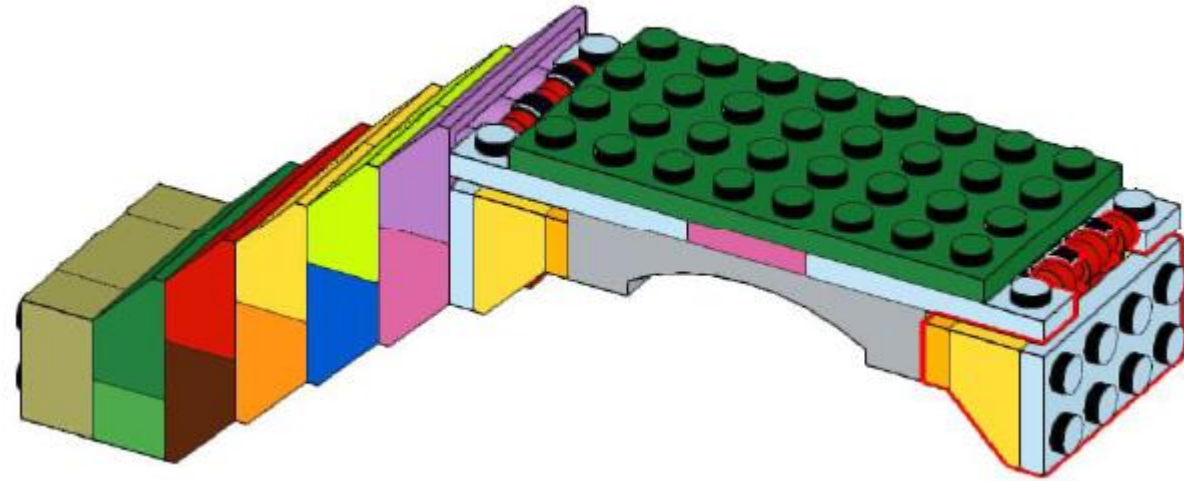

LEGO Build: Bridge

Email: explorers@canalrivertrust.org.uk
Web: canalrivertrust.org.uk/explorers
Twitter: @CRTEsplorers
Facebook: Canal & River Trust – Explorers
Charity number: 1146792

Step 1

Step 2

Step 3

Step 4

Step 5

Step 6

Step 7