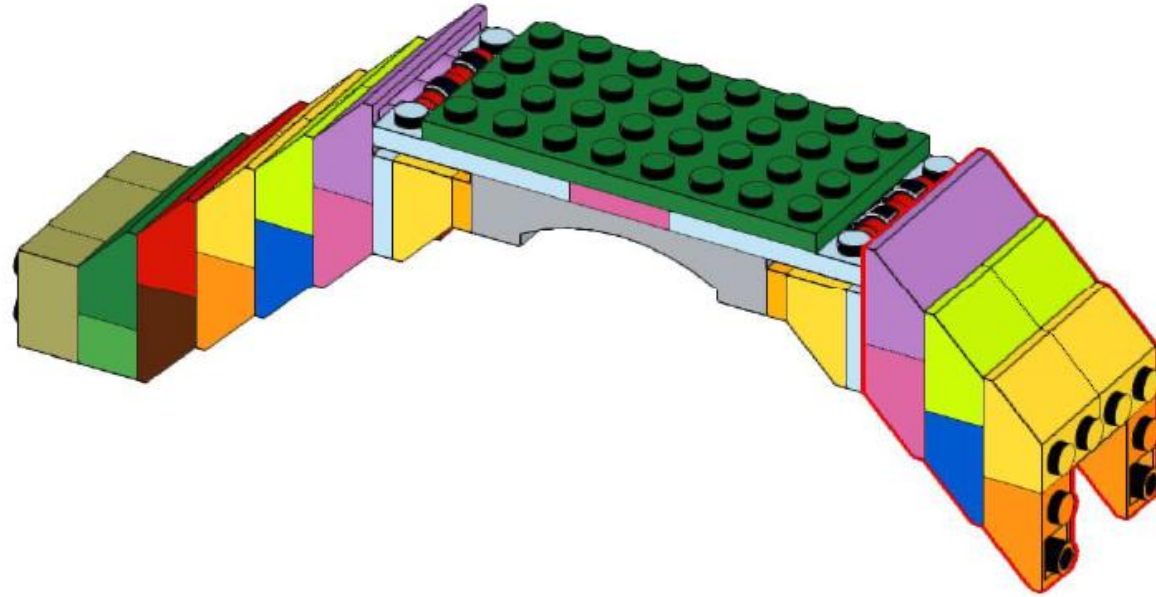

LEGO Build: Bridge

Email: explorers@canalrivertrust.org.uk
Web: canalrivertrust.org.uk/explorers
Twitter: @CRTEsplorers
Facebook: Canal & River Trust – Explorers
Charity number: 1146792

Step 1

Step 2

Step 3

Step 4

Step 5

Step 6

Step 7