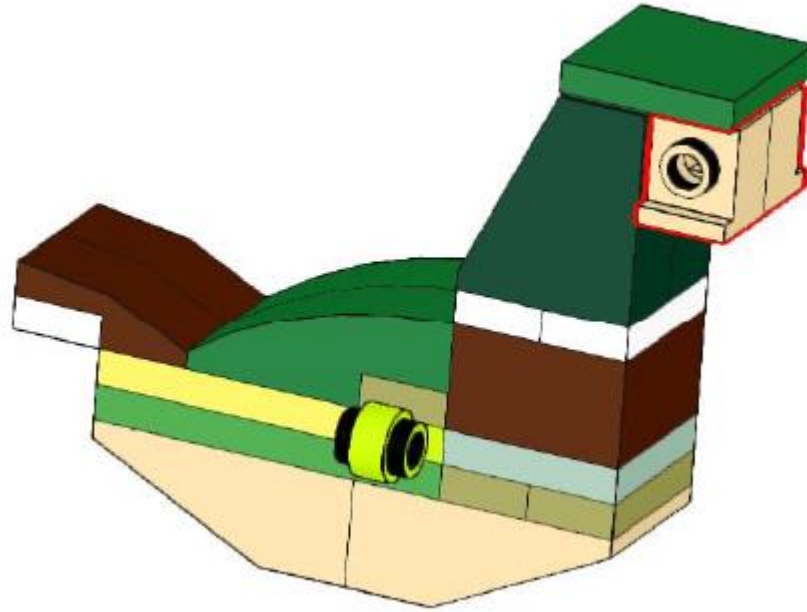

LEGO Build: Duck

Email: explorers@canalrivertrust.org.uk
Web: canalrivertrust.org.uk/explorers
Twitter: @CRTEsplorers
Facebook: Canal & River Trust – Explorers
Charity number: 1146792

Step 1

Step 2

Step 3

- 1x 
- 1x 
- 2x 
- 2x 

Step 4

Step 5

Step 6

Step 7

Step 8