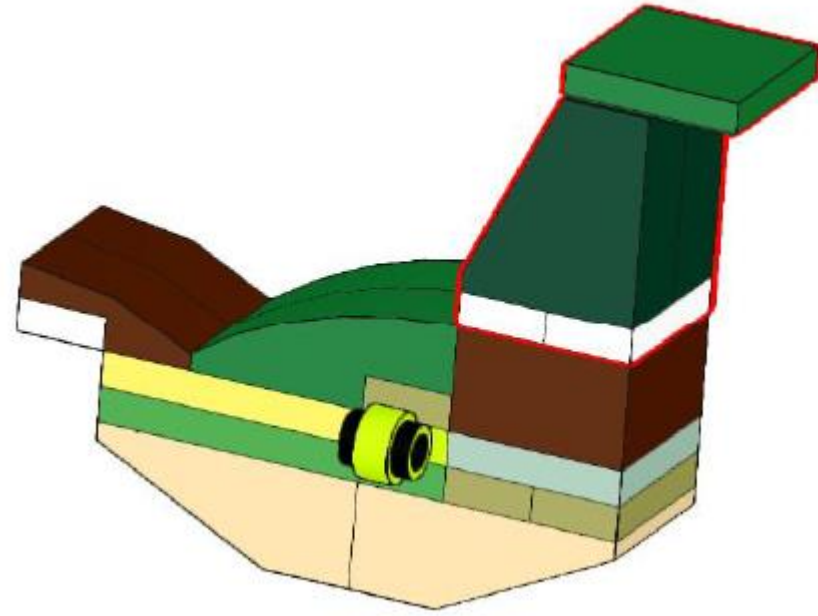

LEGO Build: Duck

Email: explorers@canalrivertrust.org.uk
Web: canalrivertrust.org.uk/explorers
Twitter: @CRTEsplorers
Facebook: Canal & River Trust – Explorers
Charity number: 1146792

Step 1

Step 2

Step 3

- 1x 
- 1x 
- 2x 
- 2x 

Step 4

Step 5

Step 6

Step 7

Step 8