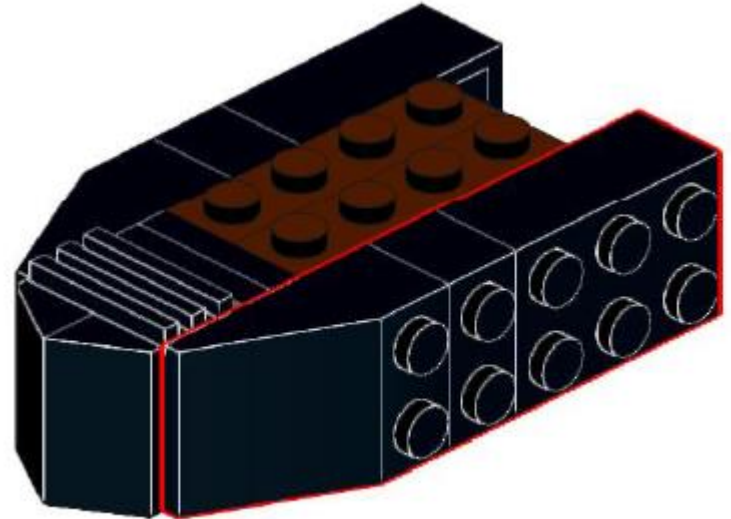

LEGO Build: Narrowboat

Email: explorers@canalrivertrust.org.uk
Web: canalrivertrust.org.uk/explorers
Twitter: @CRTEExplorers
Facebook: Canal & River Trust – Explorers
Charity number: 1146792

Step 1

Step 2

Step 3

- 1x 
- 2x 
- 2x 
- 2x 
- 2x 

Step 4

Step 5

Step 6

Step 7

Step 8

Step 9