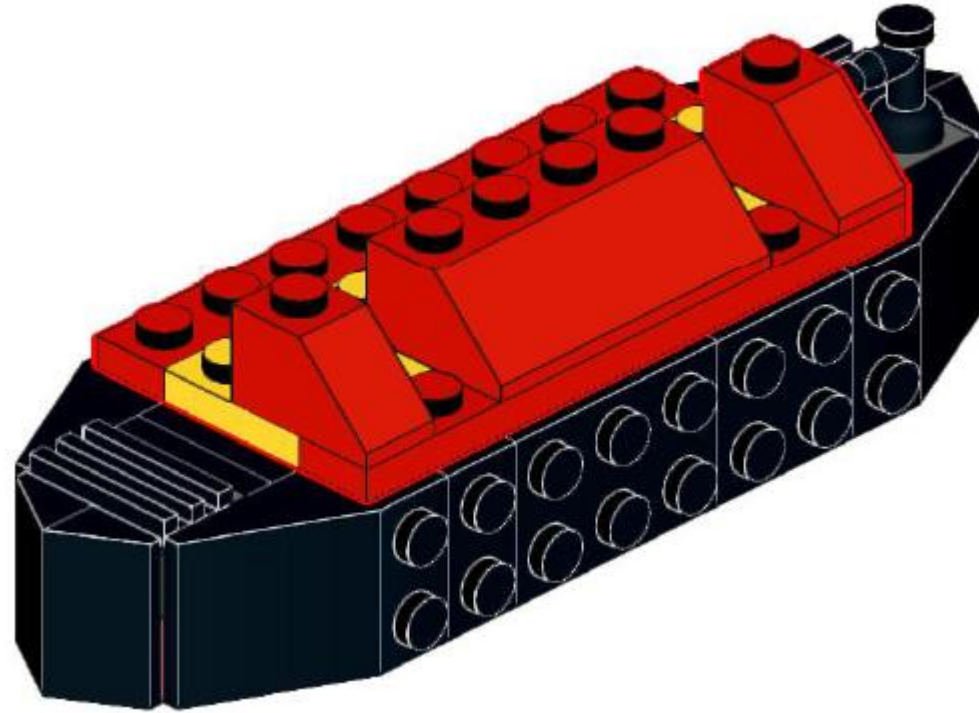

LEGO Build: Narrowboat

Email: explorers@canalrivertrust.org.uk
Web: canalrivertrust.org.uk/explorers
Twitter: @CRTEExplorers
Facebook: Canal & River Trust – Explorers
Charity number: 1146792

Step 1

Step 2

Step 3

- 1x 
- 2x 
- 2x 
- 2x 
- 2x 

Step 4

Step 5

Step 6

Step 7

Step 8

Step 9