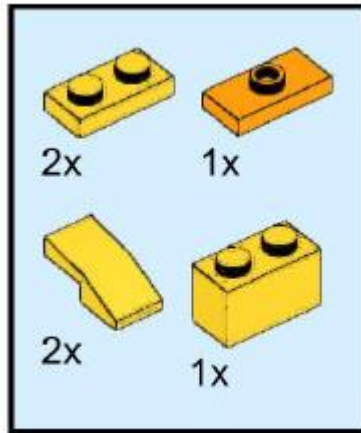

LEGO Build: Swan

Email: explorers@canalrivertrust.org.uk
Web: canalrivertrust.org.uk/explorers
Twitter: @CRTEsplorers
Facebook: Canal & River Trust – Explorers
Charity number: 1146792

Step 1

Step 2

Step 3