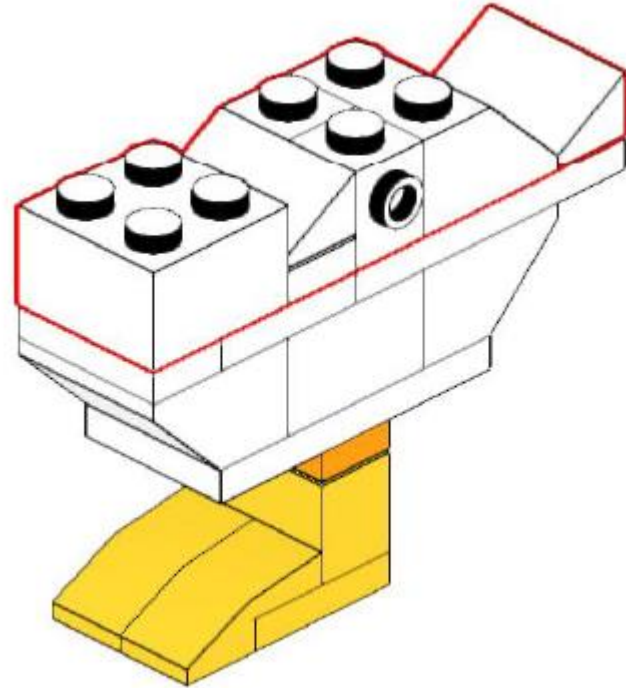

LEGO Build: Swan

Email: explorers@canalrivertrust.org.uk
Web: canalrivertrust.org.uk/explorers
Twitter: @CRTEsplorers
Facebook: Canal & River Trust – Explorers
Charity number: 1146792

Step 1

Step 2

Step 3

Step 4

Step 5