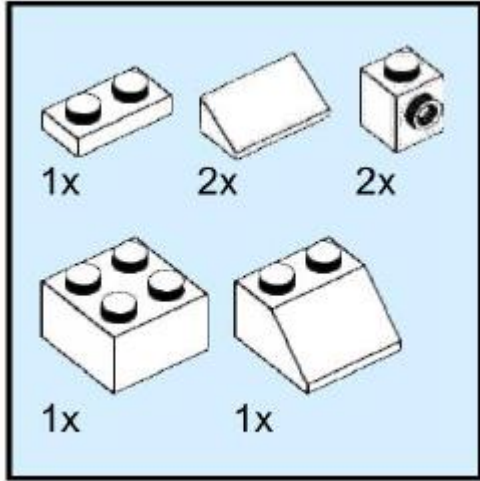

LEGO Build: Swan

Email: explorers@canalrivertrust.org.uk
Web: canalrivertrust.org.uk/explorers
Twitter: @CRTEsplorers
Facebook: Canal & River Trust – Explorers
Charity number: 1146792

Step 1

Step 2

Step 3