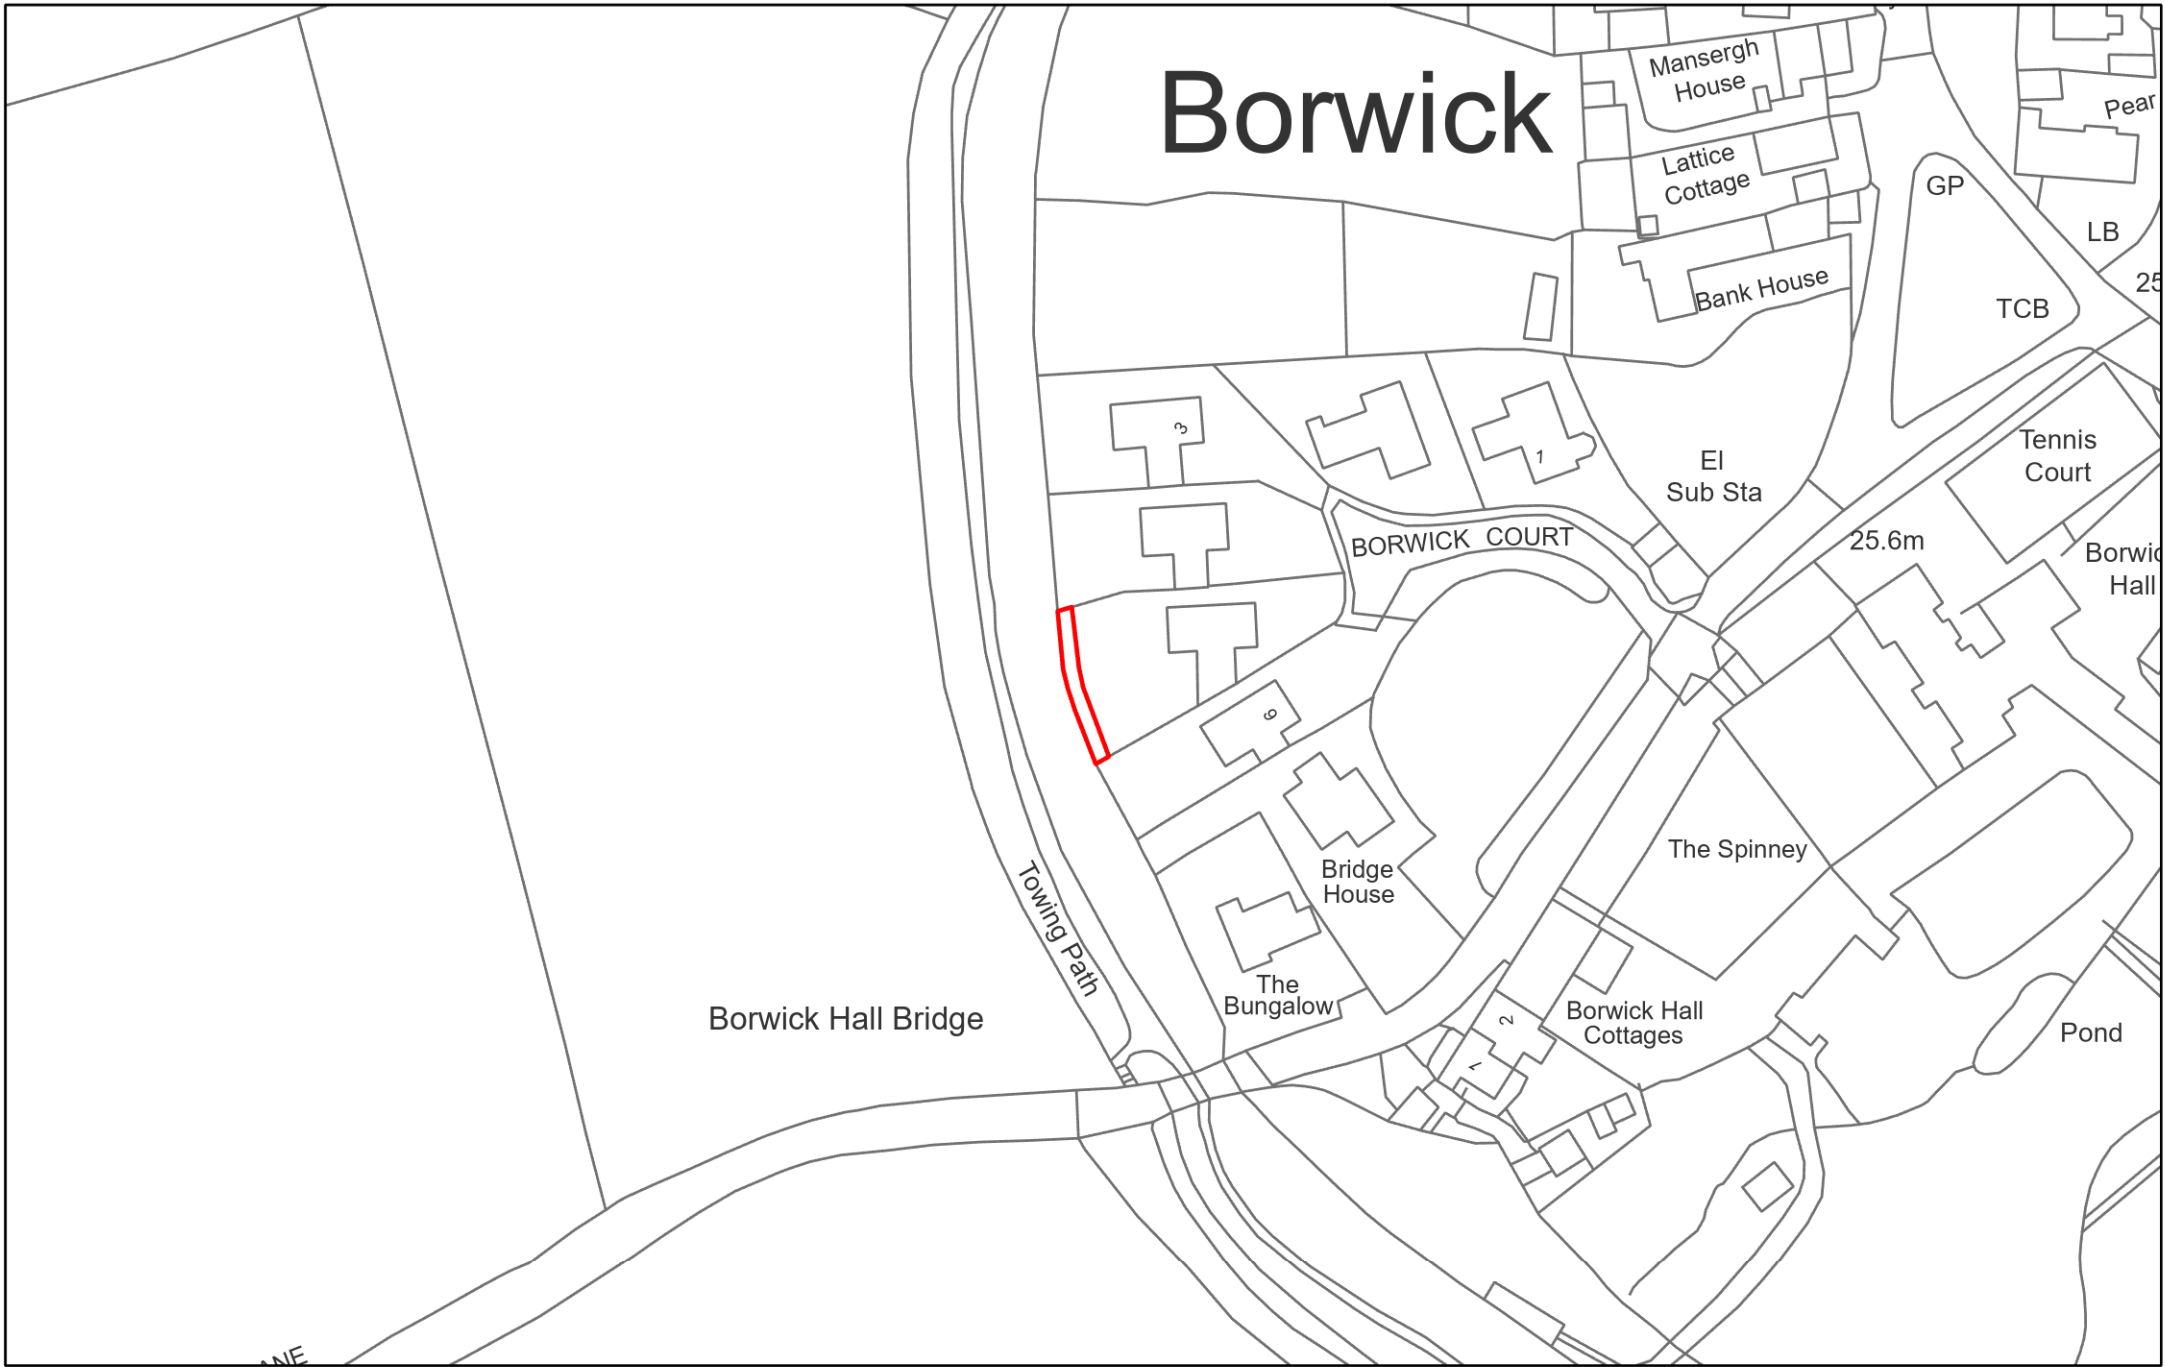

# Borwick

5 Borwick Court 'Sylvan Waters', Borwick LA6

Produced By: BKeight  
Date: 16/12/2021  
Scale: 1:1,250  
Print Size: A4