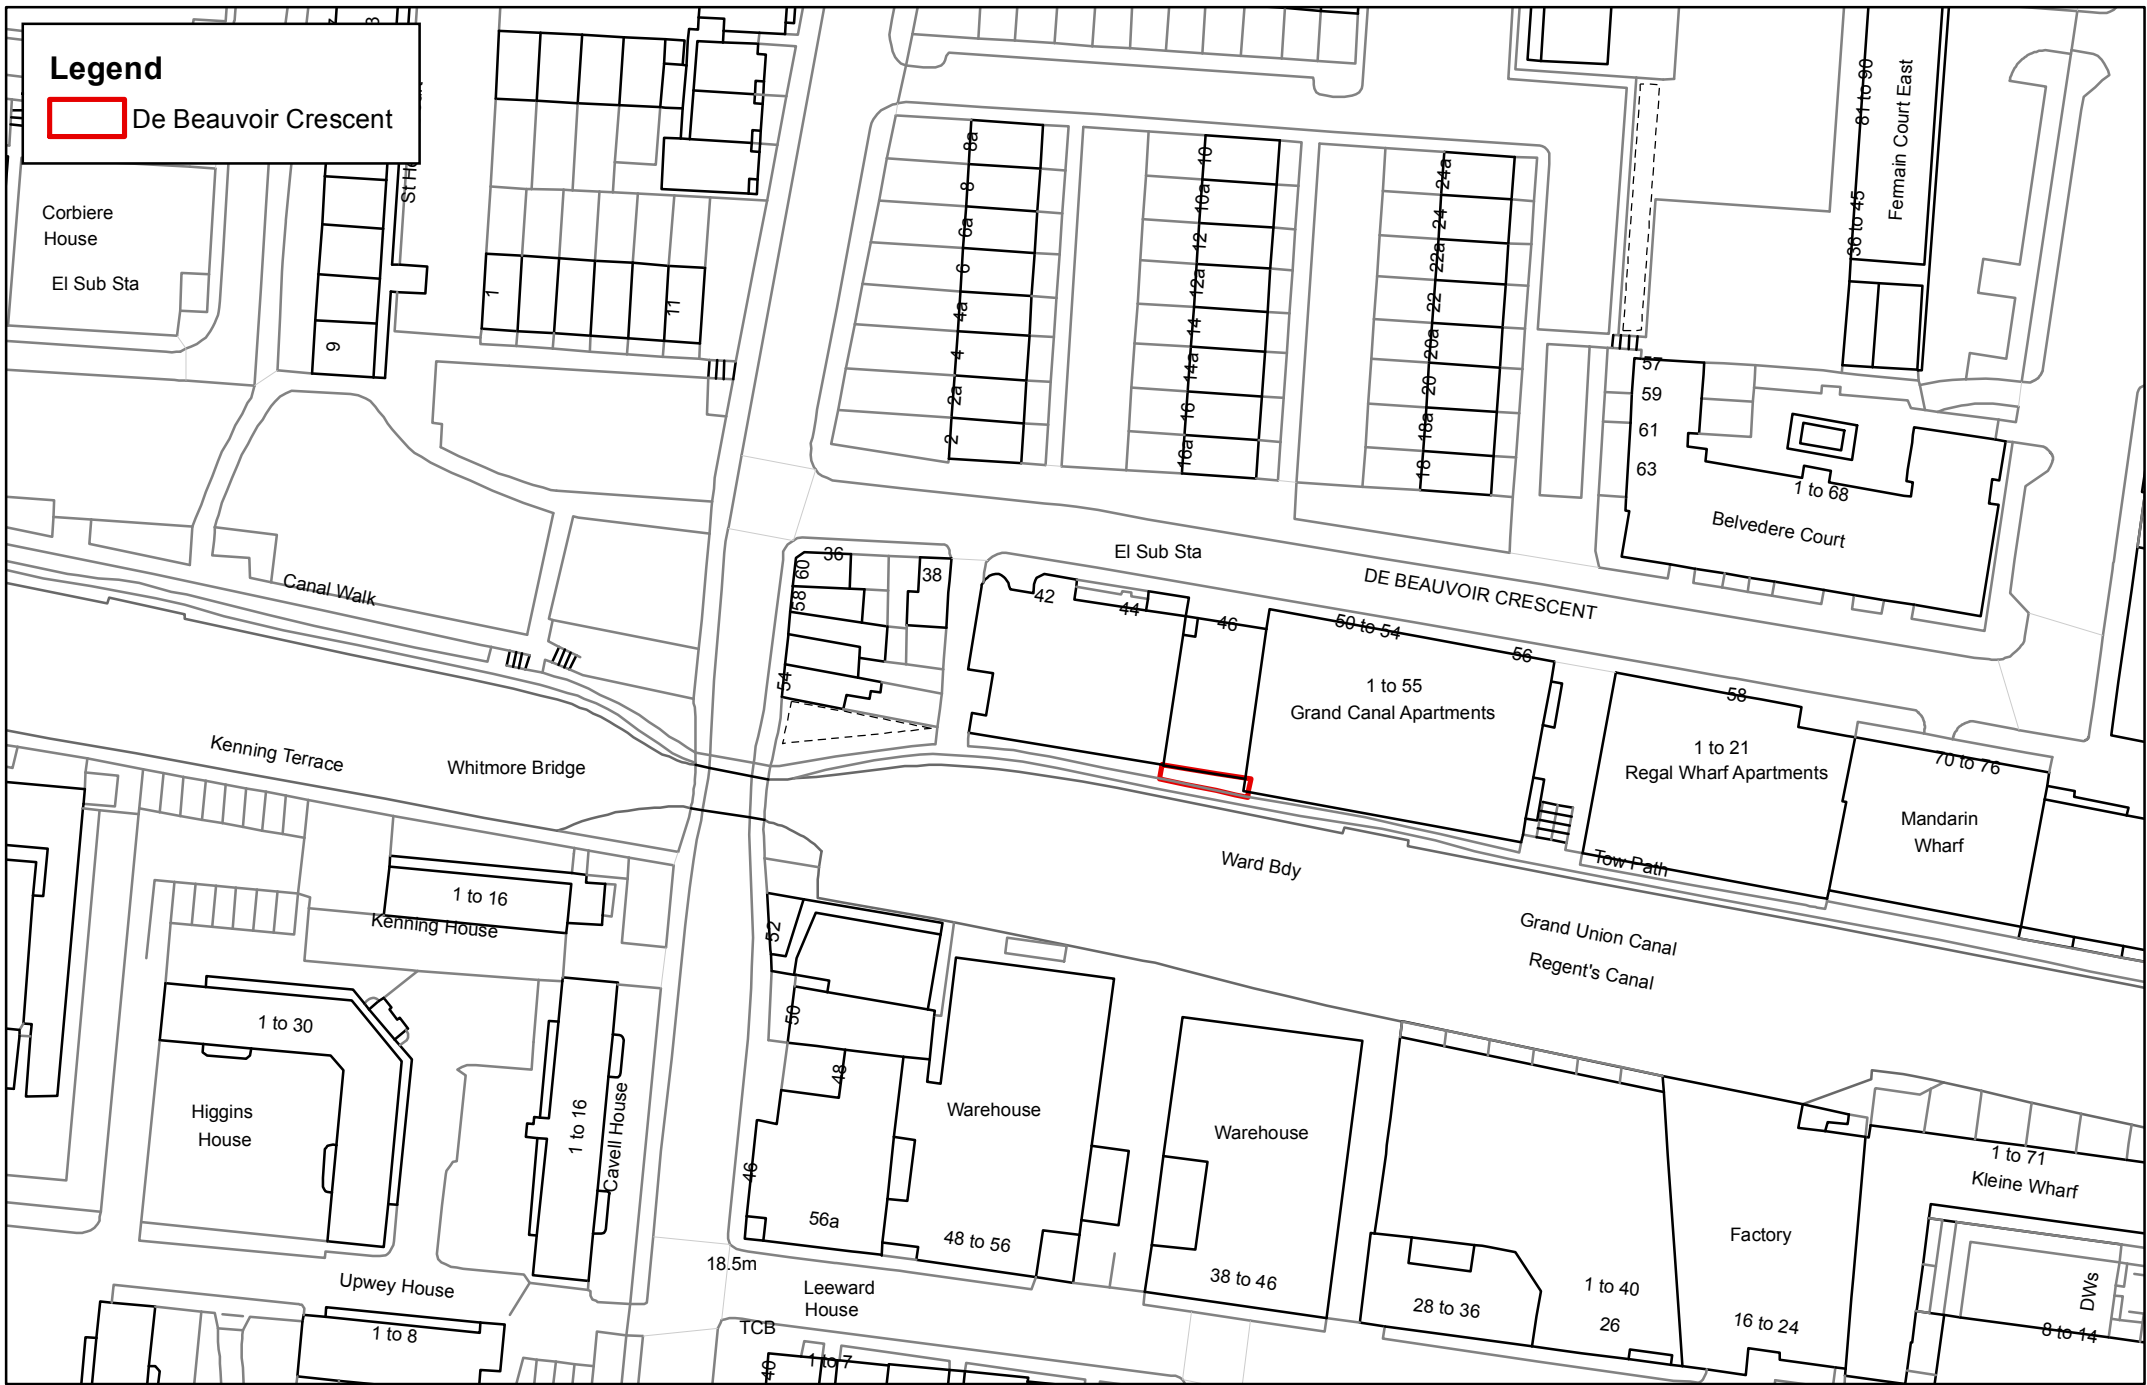

**Legend**

 De Beauvoir Crescent

Corbiere House  
EI Sub Sta

Canal & River Trust

De Beauvoir Crescent

Produced By: GIS Team  
Date: 02/08/2016  
Scale: 1:1,000  
Page Size: A4