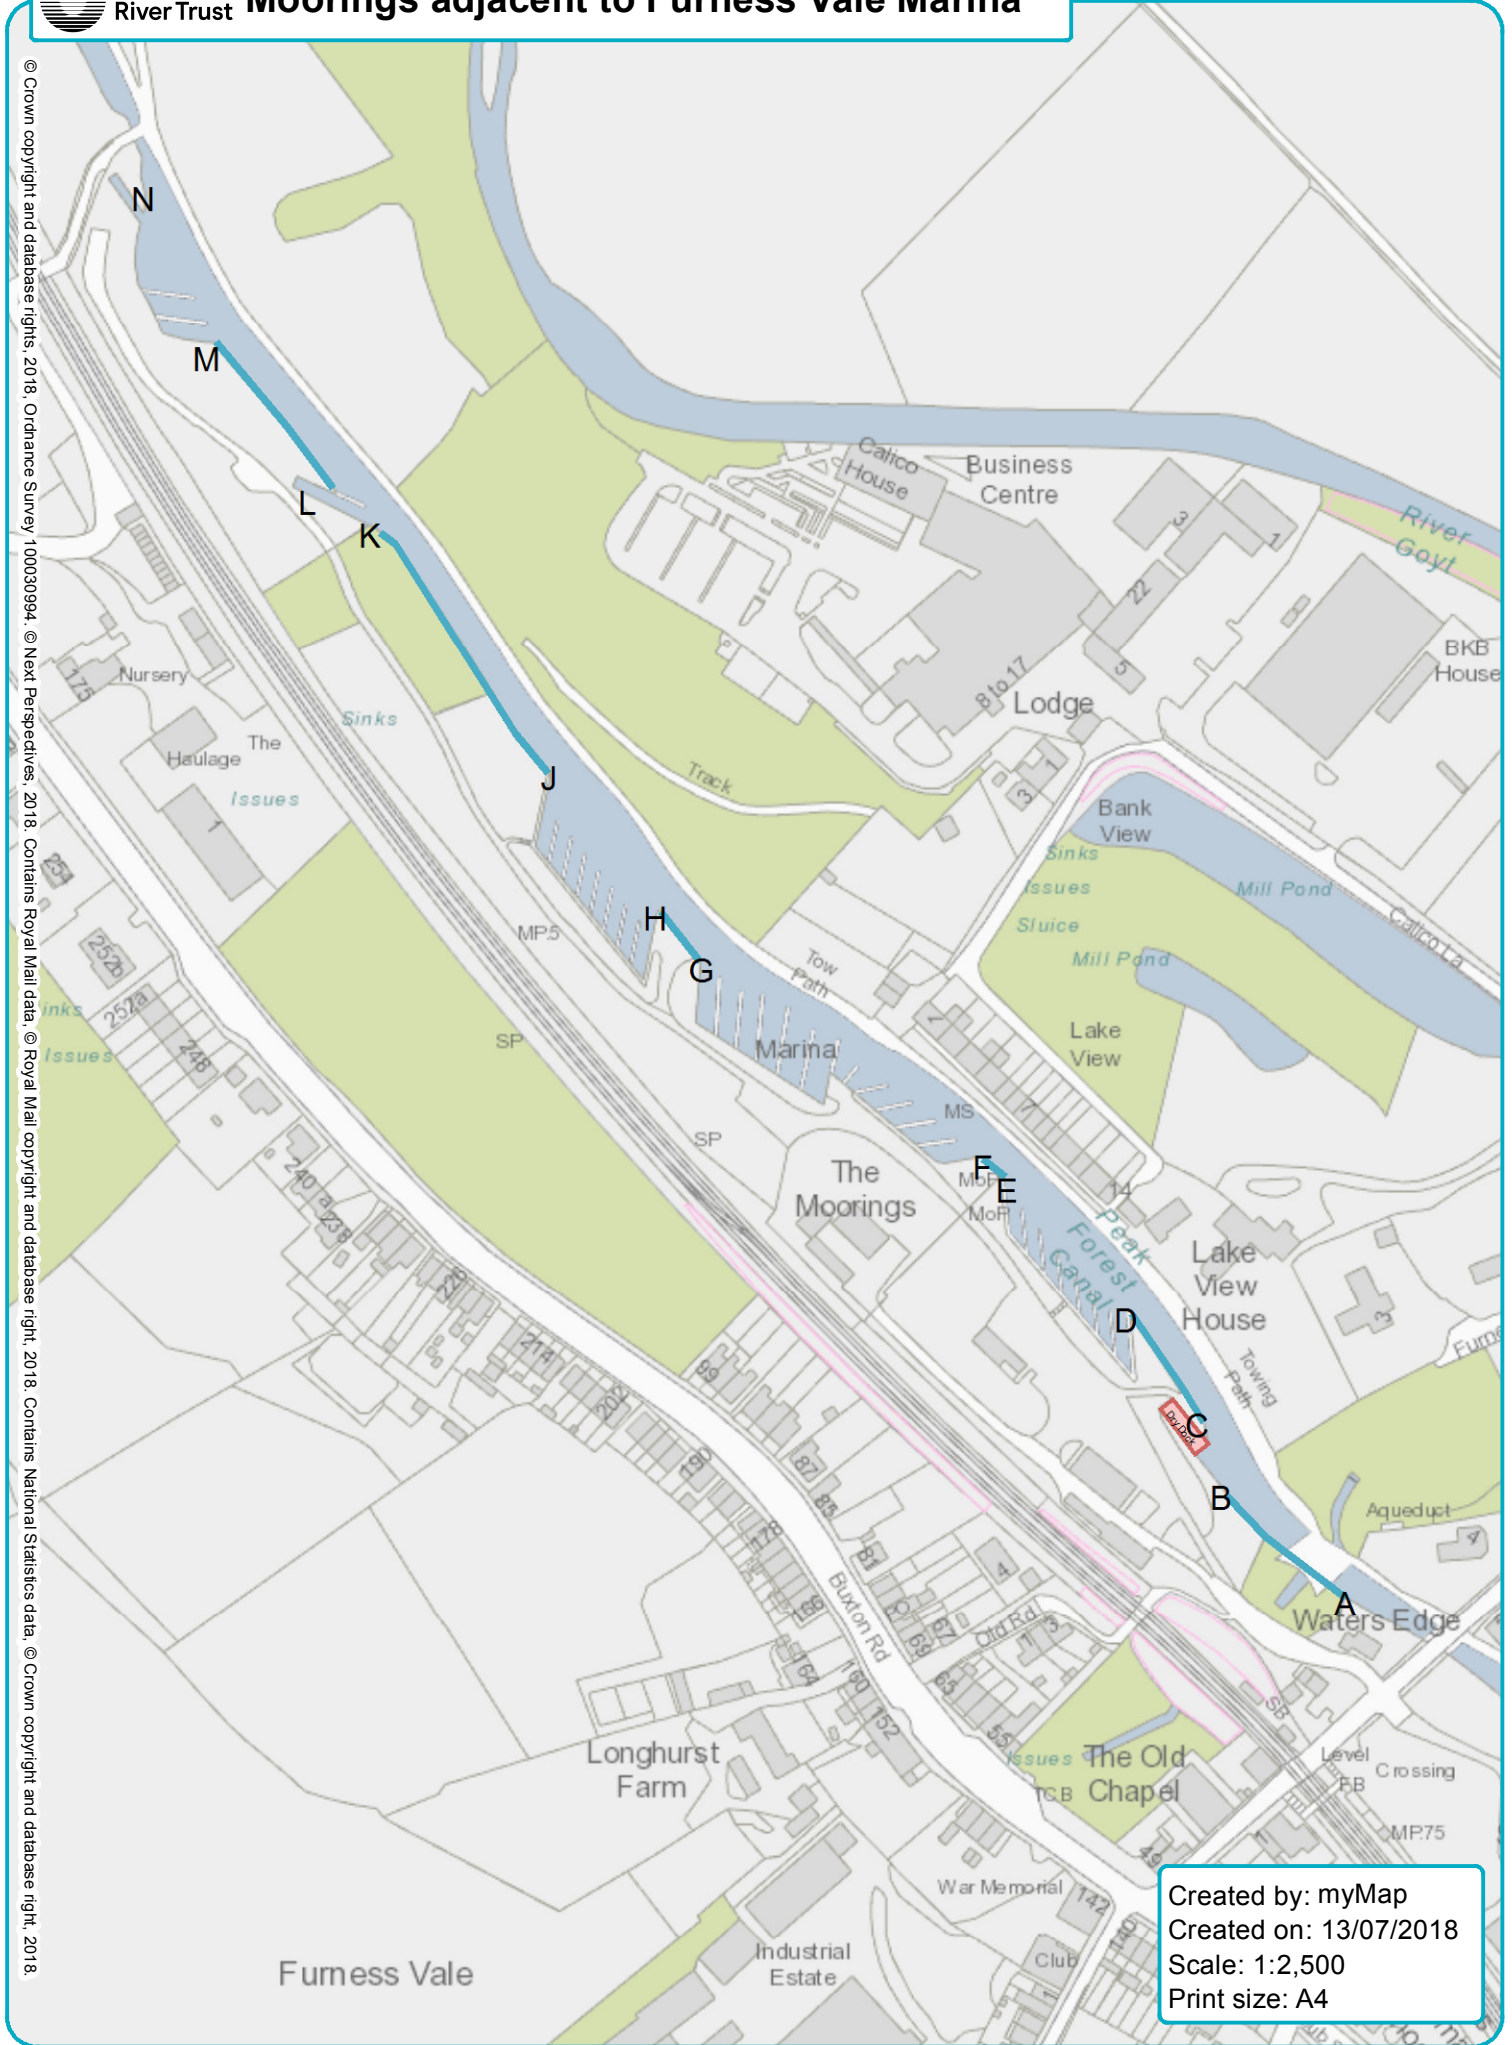

Moorings adjacent to Furness Vale Marina

© Crown copyright and database rights, 2018, Ordnance Survey 100030994. © Next Perspectives, 2018. Contains Royal Mail data, © Royal Mail copyright and database right, 2018. Contains National Statistics data, © Crown copyright and database right, 2018.

Created by: myMap
Created on: 13/07/2018
Scale: 1:2,500
Print size: A4