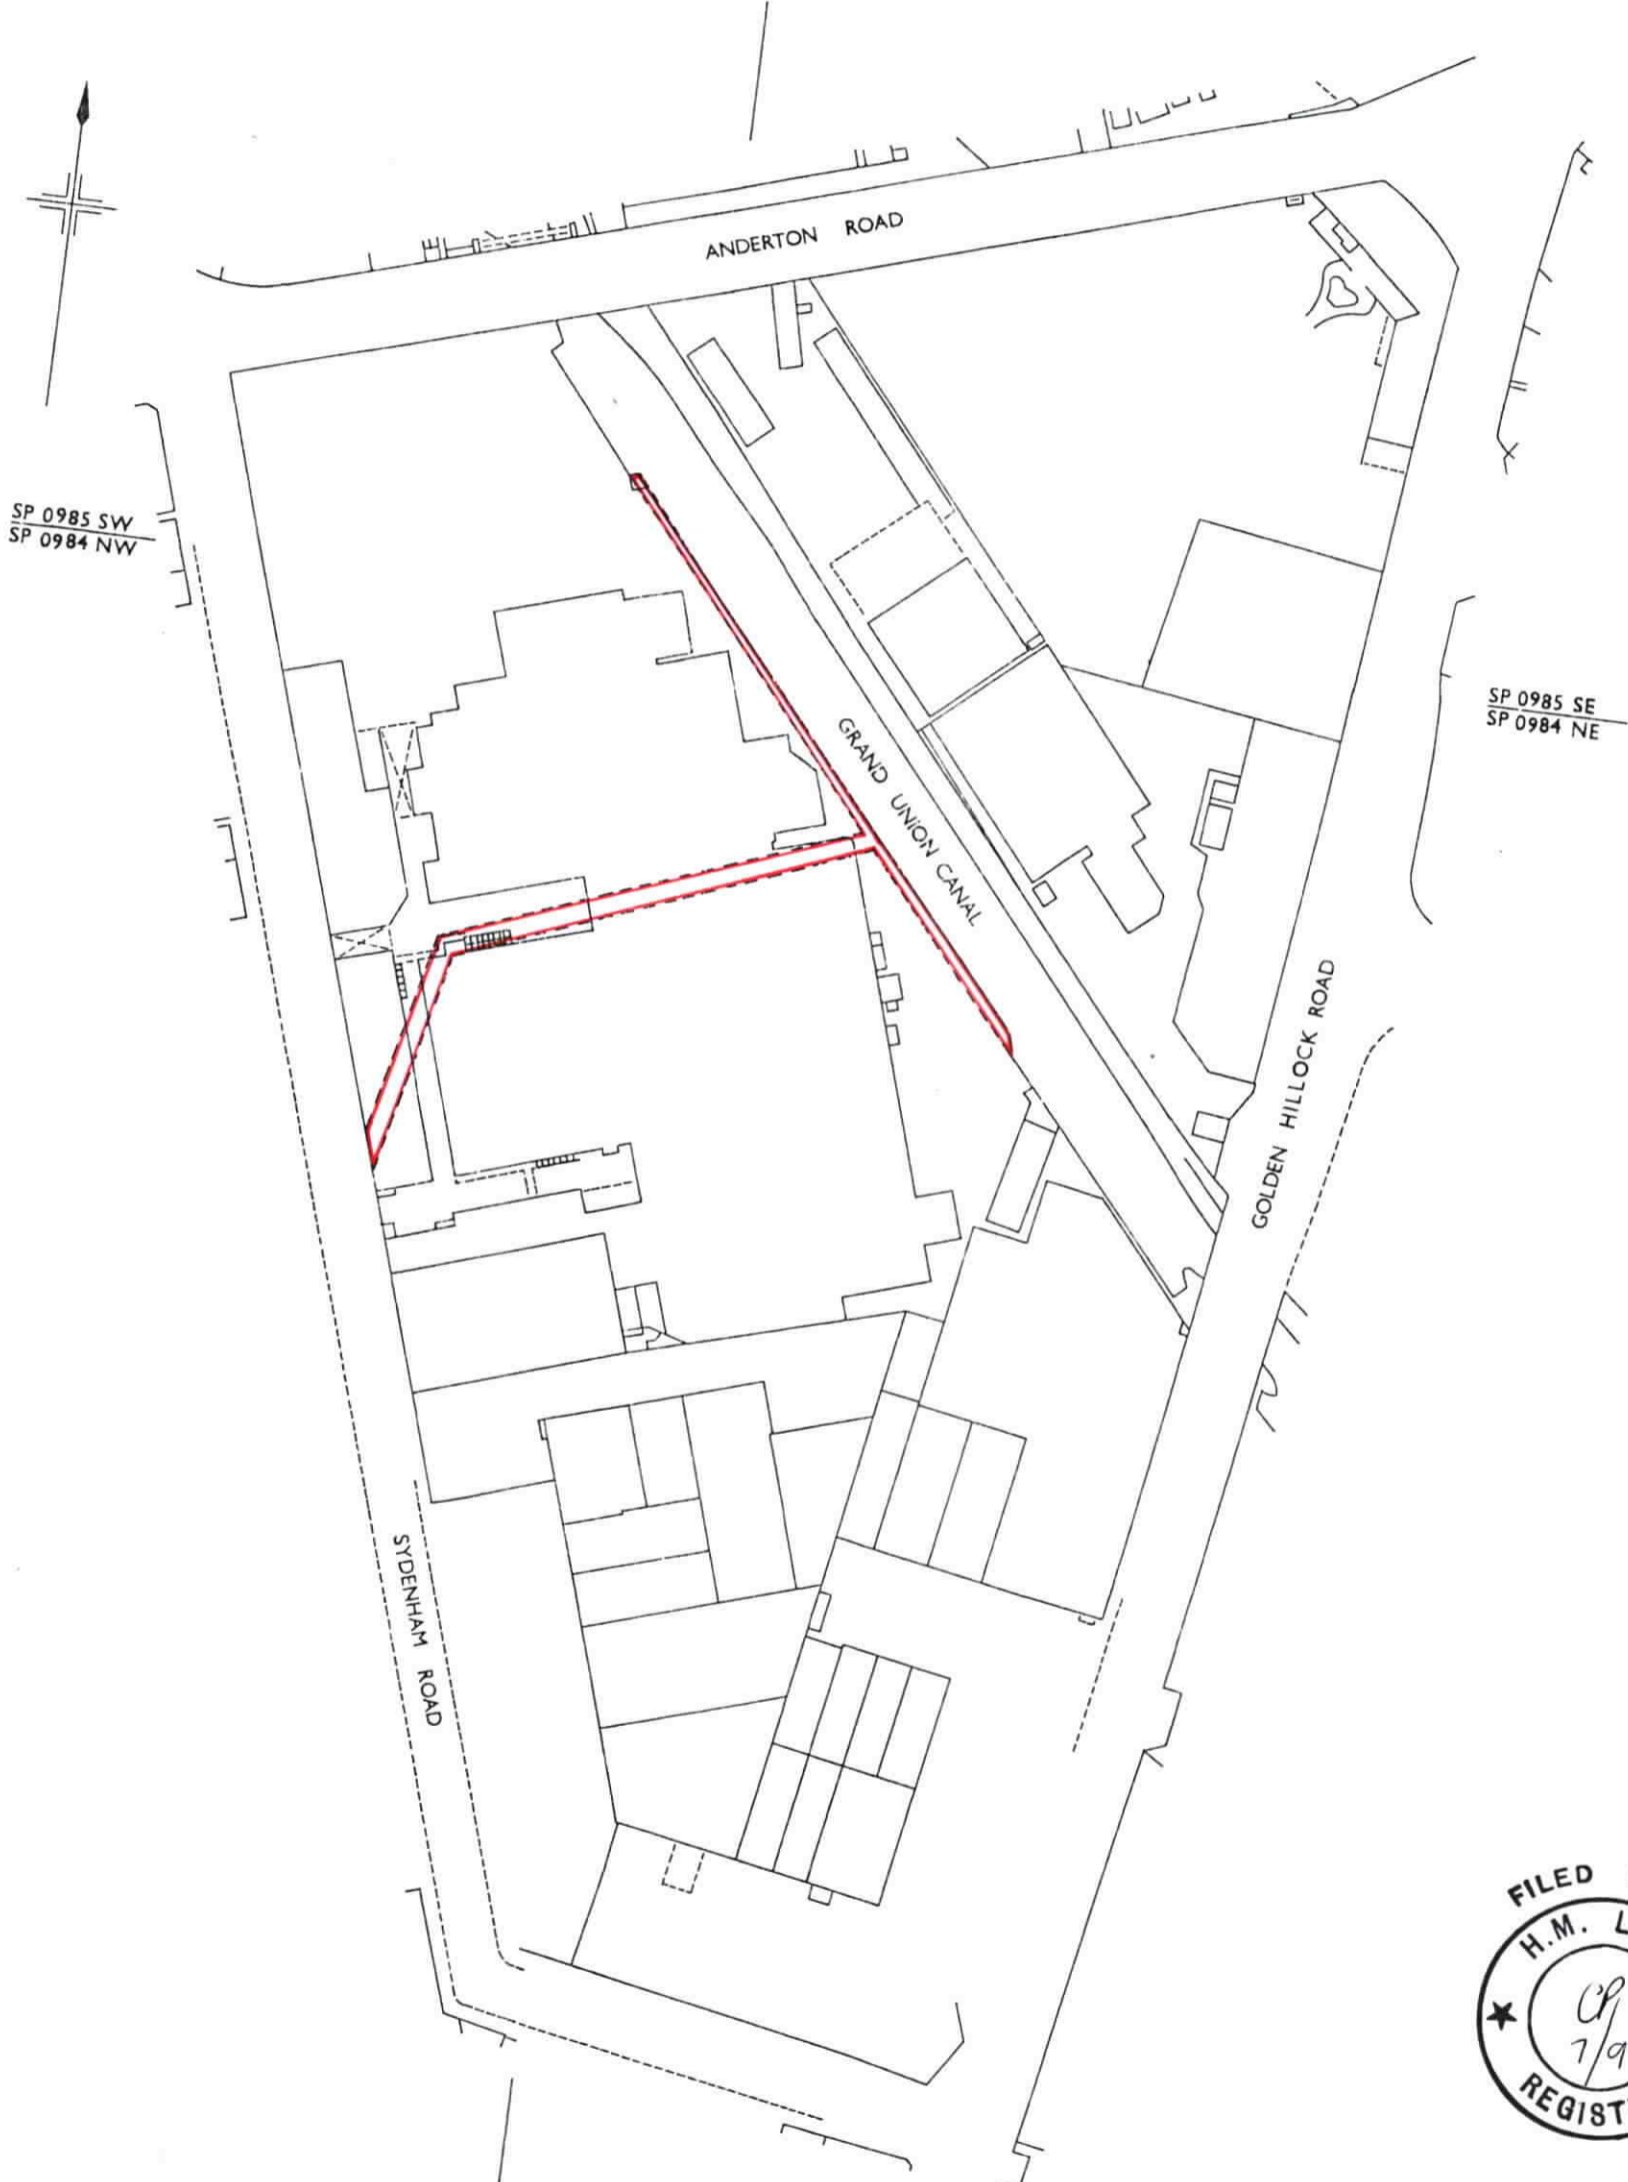

H.M. LAND REGISTRY			TITLE NUMBER	
			WM658578	
ORDNANCE SURVEY PLAN REFERENCE	SP0985	SECTION	T	Scale 1/1250
COUNTY	WEST MIDLANDS	DISTRICT	BIRMINGHAM	© Crown copyright 1986

This is a print of the view of the title plan obtained from HM Land Registry showing the state of the title plan on 23 March 2022 at 17:20:26. This title plan shows the general position, not the exact line, of the boundaries. It may be subject to distortions in scale. Measurements scaled from this plan may not match measurements between the same points on the ground.

This title is dealt with by HM Land Registry, Coventry Office.

© Crown Copyright. Produced by HM Land Registry. Reproduction in whole or in part is prohibited without the prior written permission of Ordnance Survey. Licence Number 100026316.