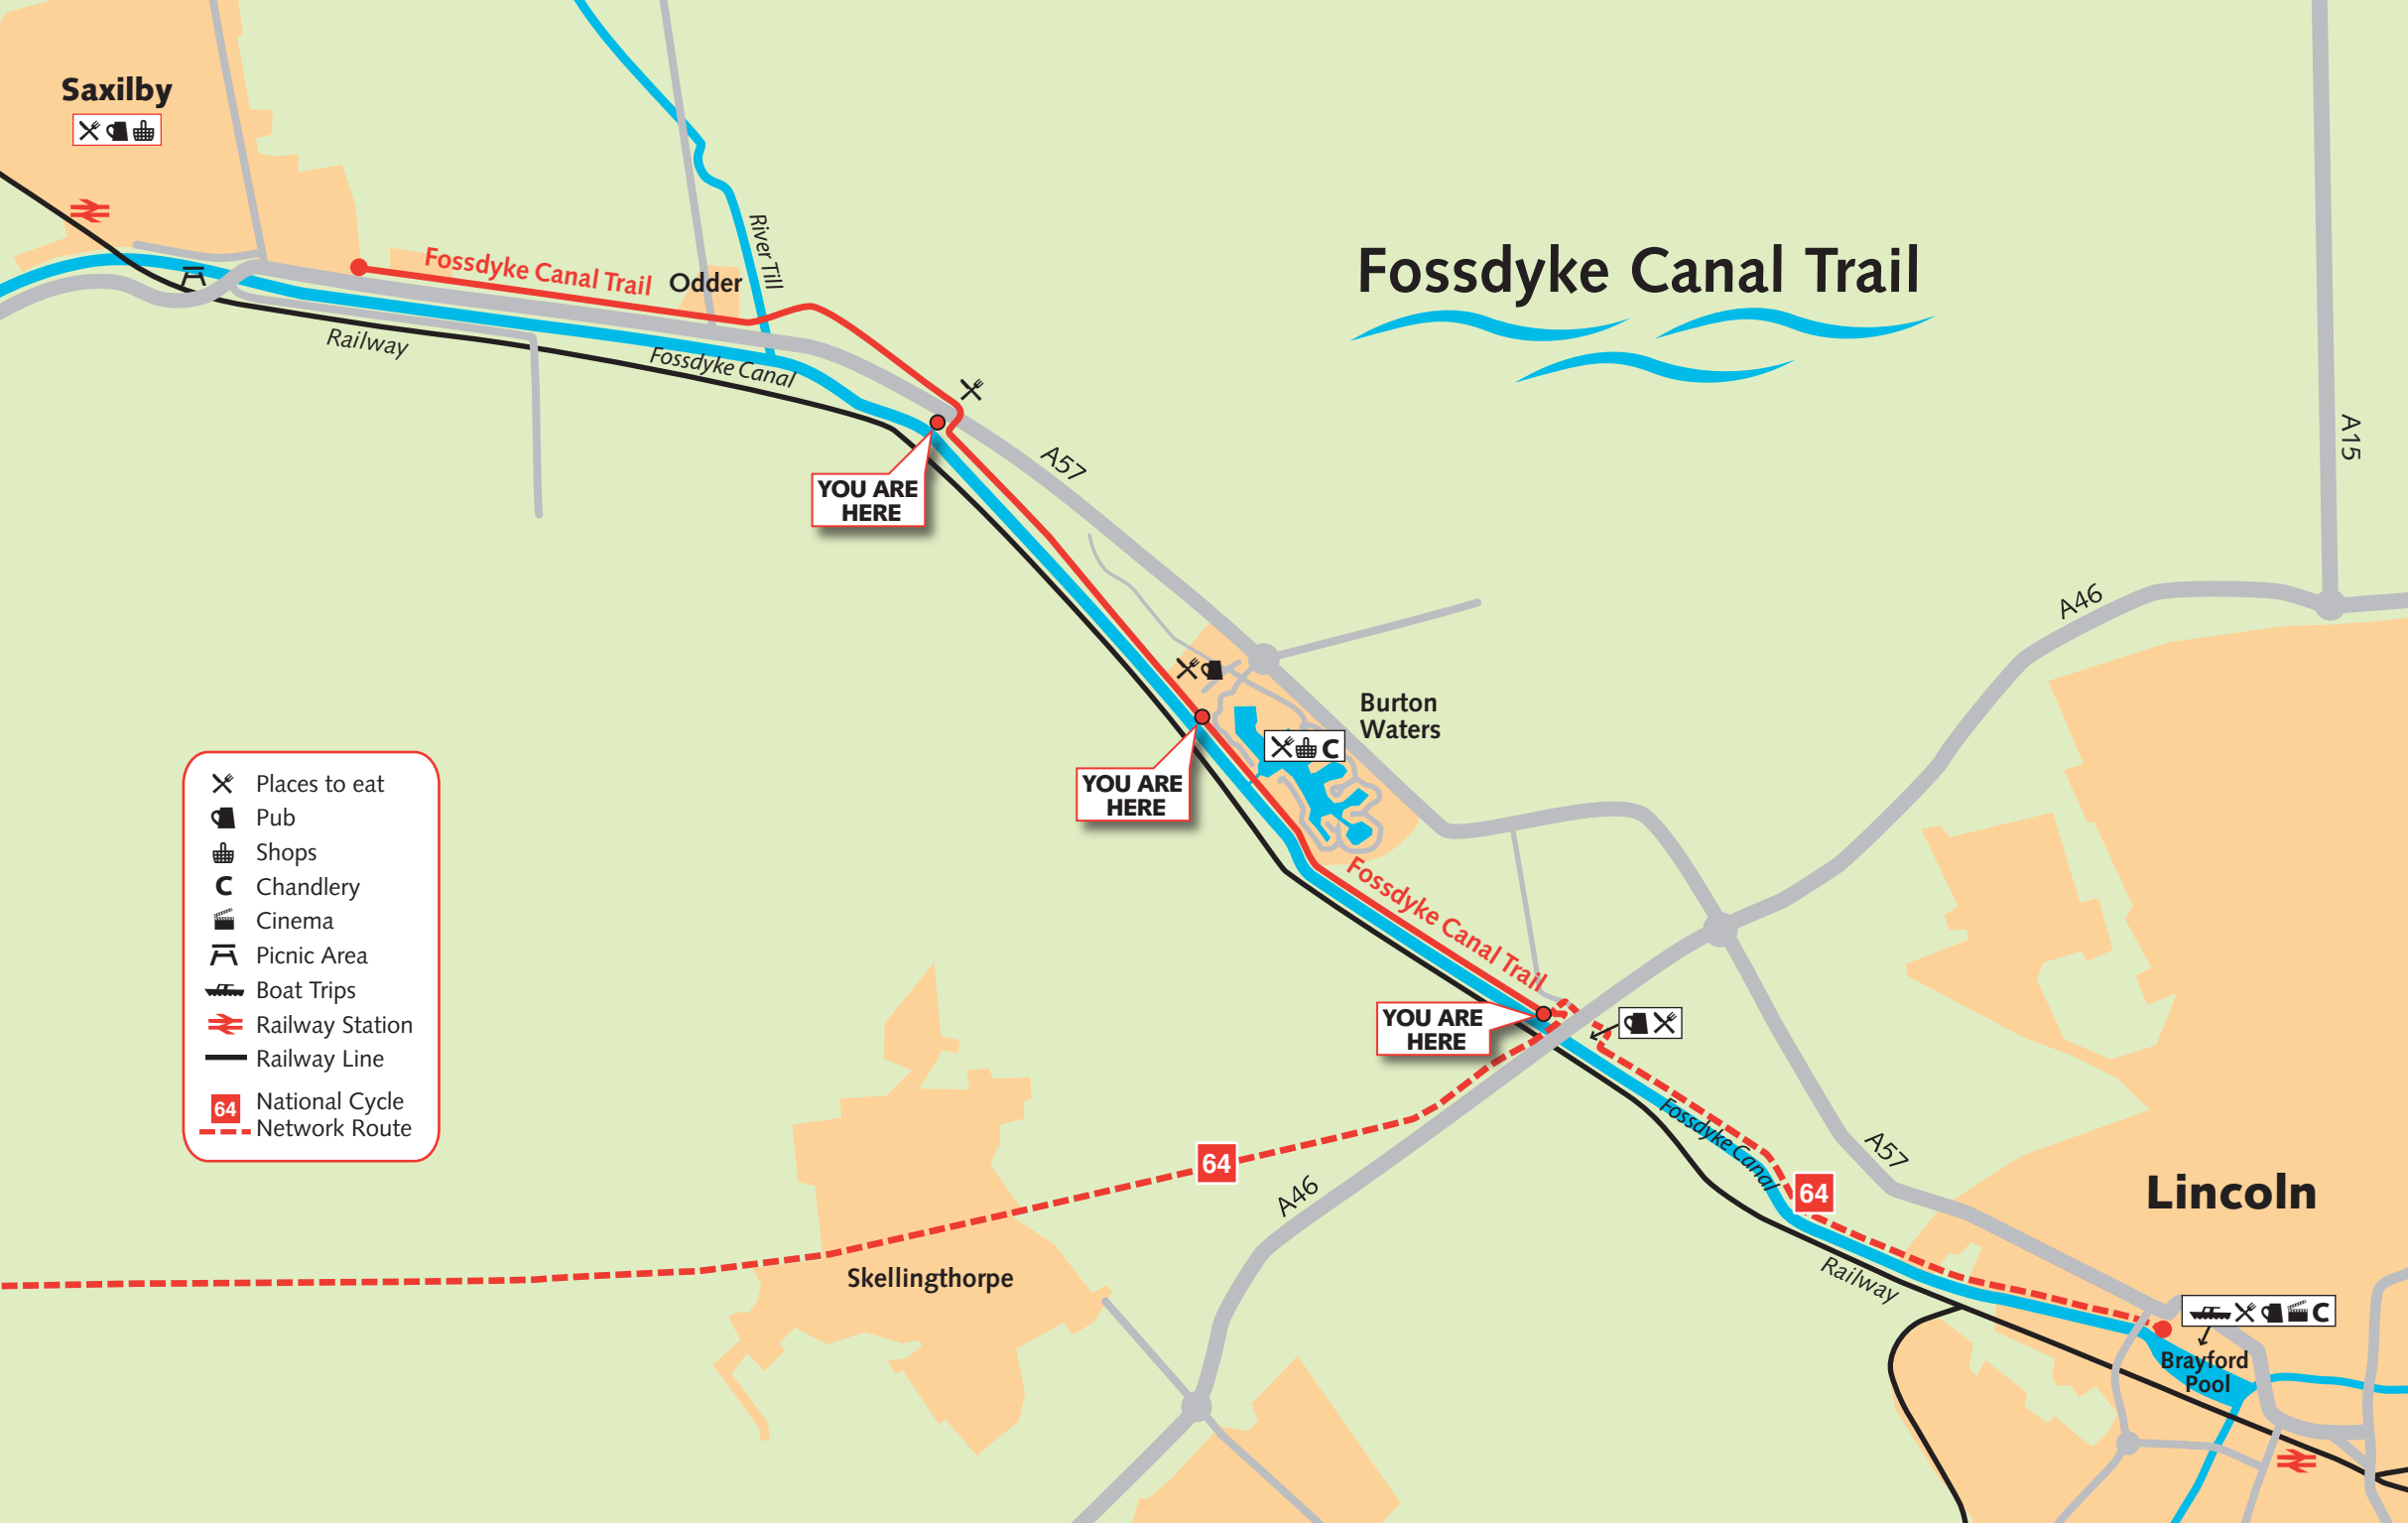

# Fosdyke Canal Trail

Saxilby

Fosdyke Canal Trail

Odder

River Till

Railway

Fosdyke Canal

YOU ARE HERE

A57

Burton Waters

YOU ARE HERE

Fosdyke Canal Trail

YOU ARE HERE

A46

A15

- Places to eat
- Pub
- Shops
- Chandlery
- Cinema
- Picnic Area
- Boat Trips
- Railway Station
- Railway Line
- National Cycle Network Route 64

Skellingthorpe

64

A46

64

A57

Lincoln

Railway

Brayford Pool