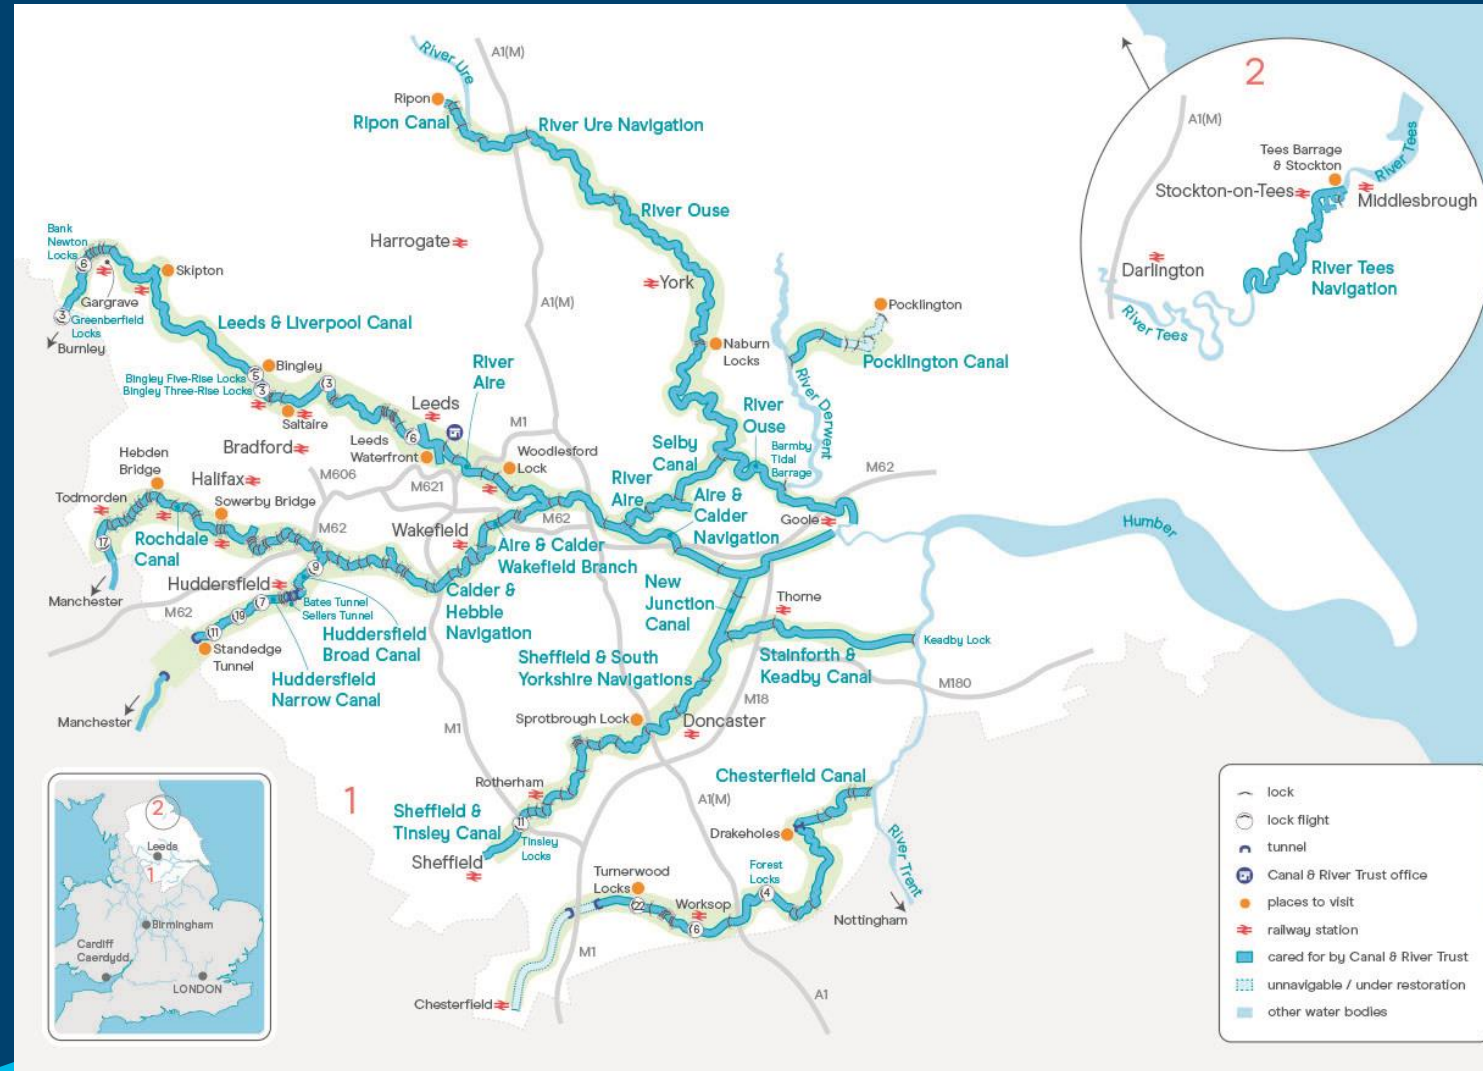

Canal &
River Trust

Making life better by water

Yorkshire & North East

Contact: Sean McGinley, Director of
Yorkshire & North East

Email:
Sean.McGinley@canalrivertrust.org.uk