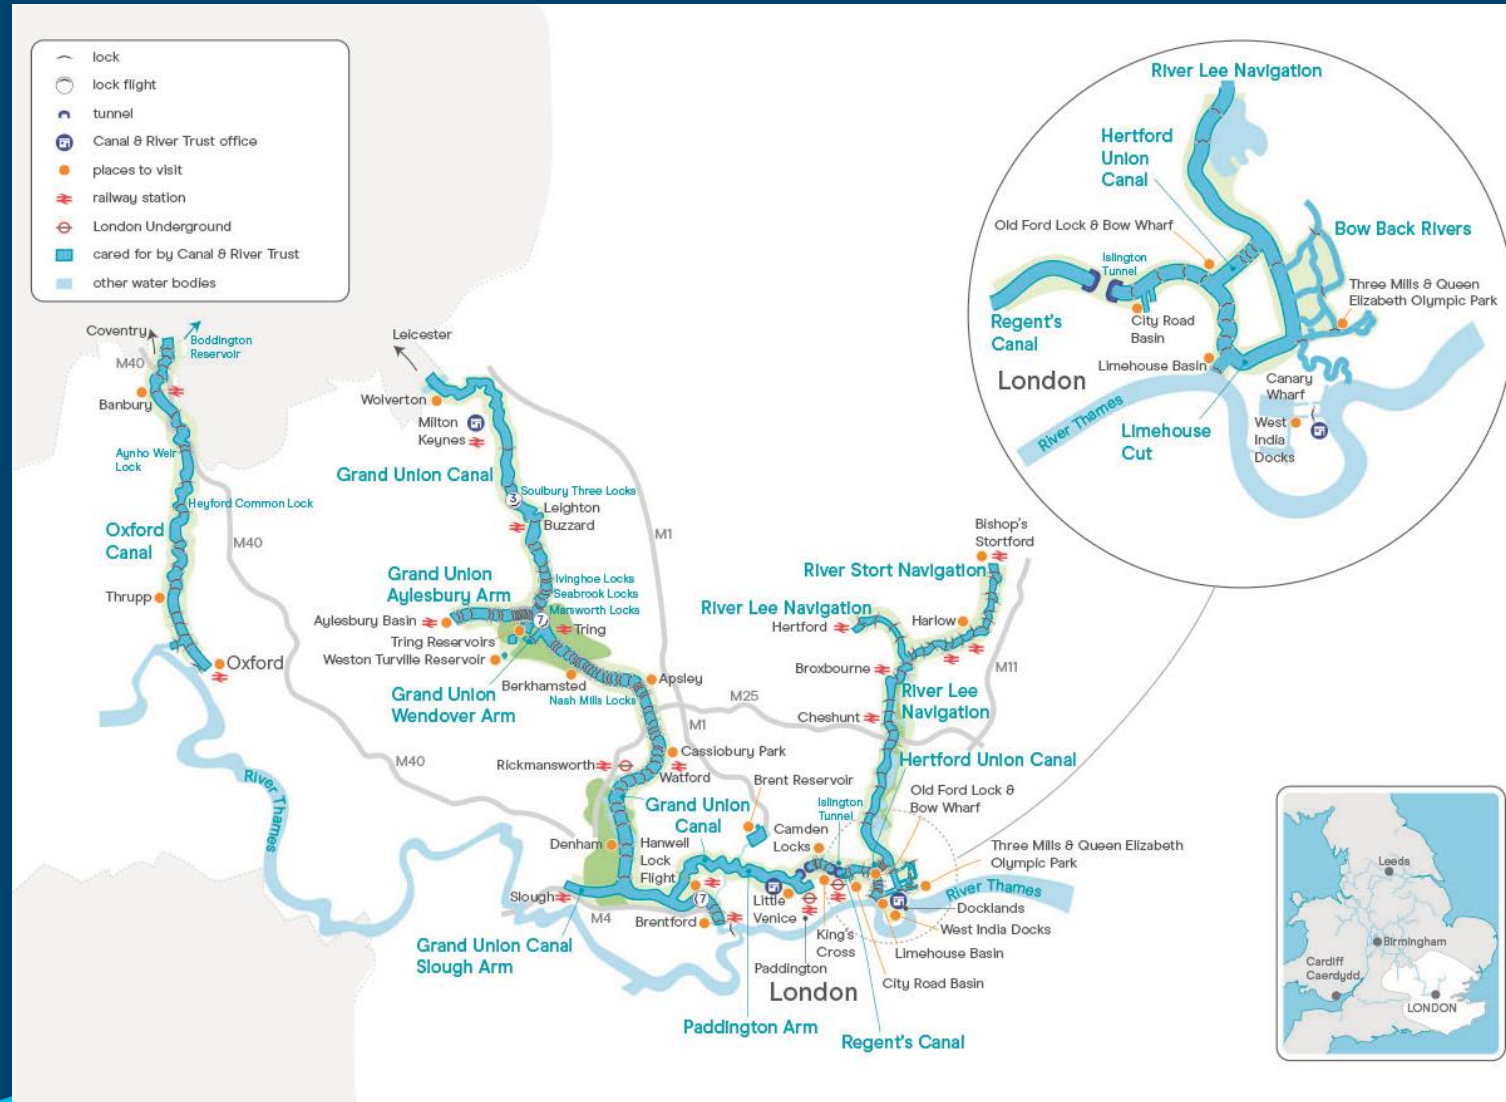

# London & South East

Contact: Charlotte Wood, Head of  
London and South East Operations

Email:  
[Charlotte.Wood@canalrivertrust.org.uk](mailto:Charlotte.Wood@canalrivertrust.org.uk)

**Canal &  
River Trust**