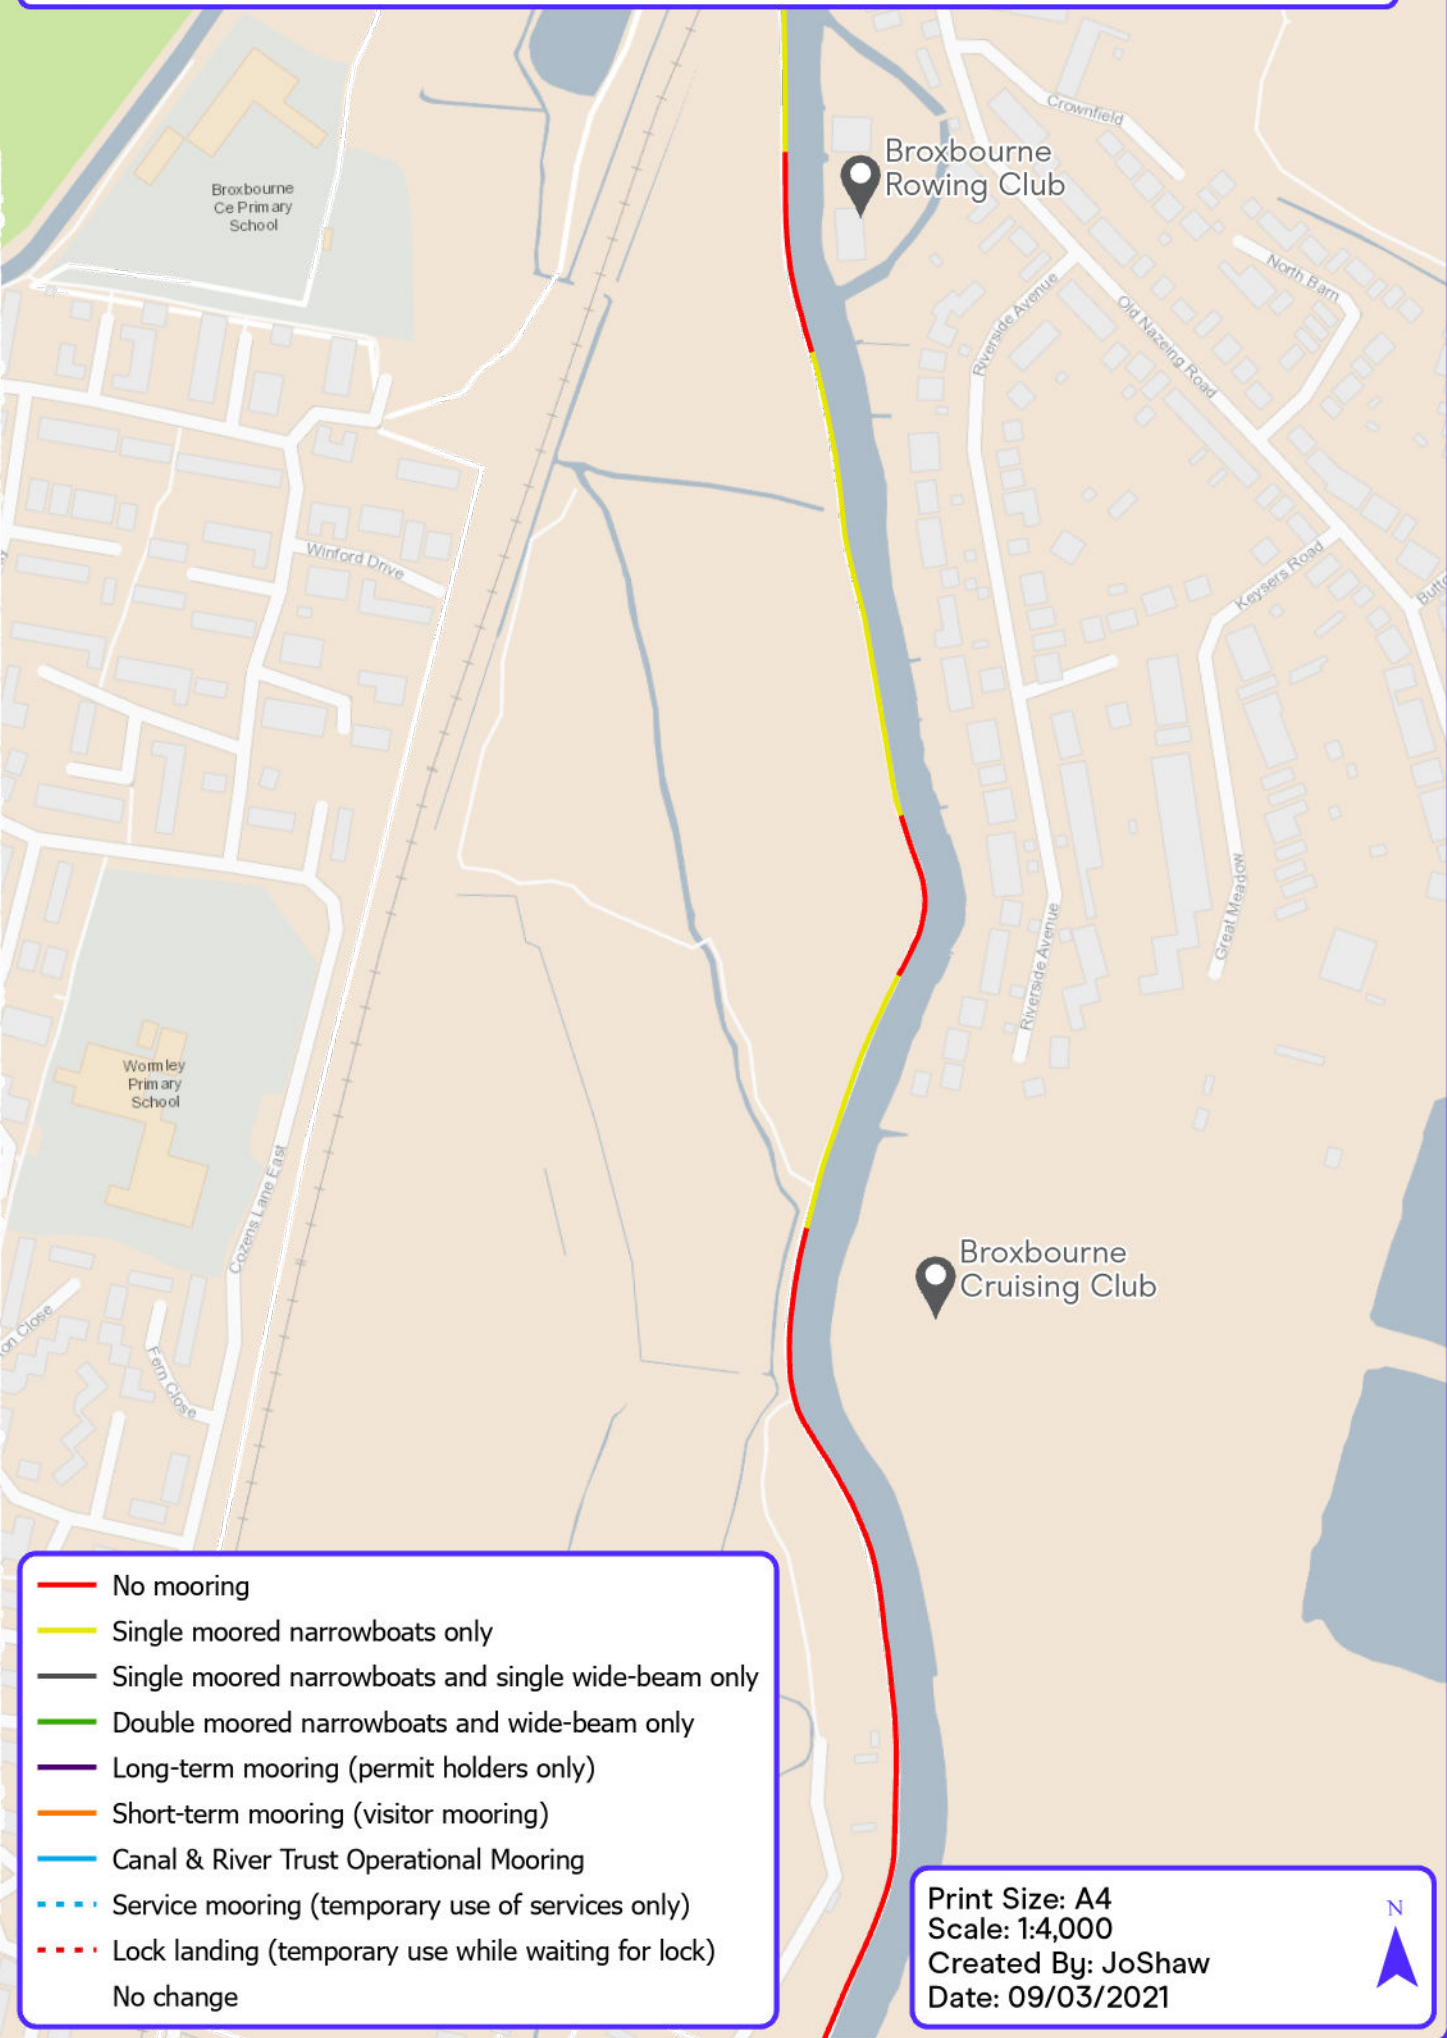

© Crown copyright and database rights, 2021, Ordnance Survey 100030994. © Contains Royal Mail data, © Royal Mail copyright and database right, 2021. Contains National Statistics data, © Crown copyright and database right, 2021.

- No mooring
- Single moored narrowboats only
- Single moored narrowboats and single wide-beam only
- Double moored narrowboats and wide-beam only
- Long-term mooring (permit holders only)
- Short-term mooring (visitor mooring)
- Canal & River Trust Operational Mooring
- - - Service mooring (temporary use of services only)
- - - Lock landing (temporary use while waiting for lock)
- No change

Print Size: A4
 Scale: 1:4,500
 Created By: JoShaw
 Date: 09/03/2021

© Crown copyright and database rights, 2021, Ordnance Survey 100030994. © Contains Royal Mail data, © Royal Mail copyright and database right, 2021. Contains National Statistics data, © Crown copyright and database right, 2021.