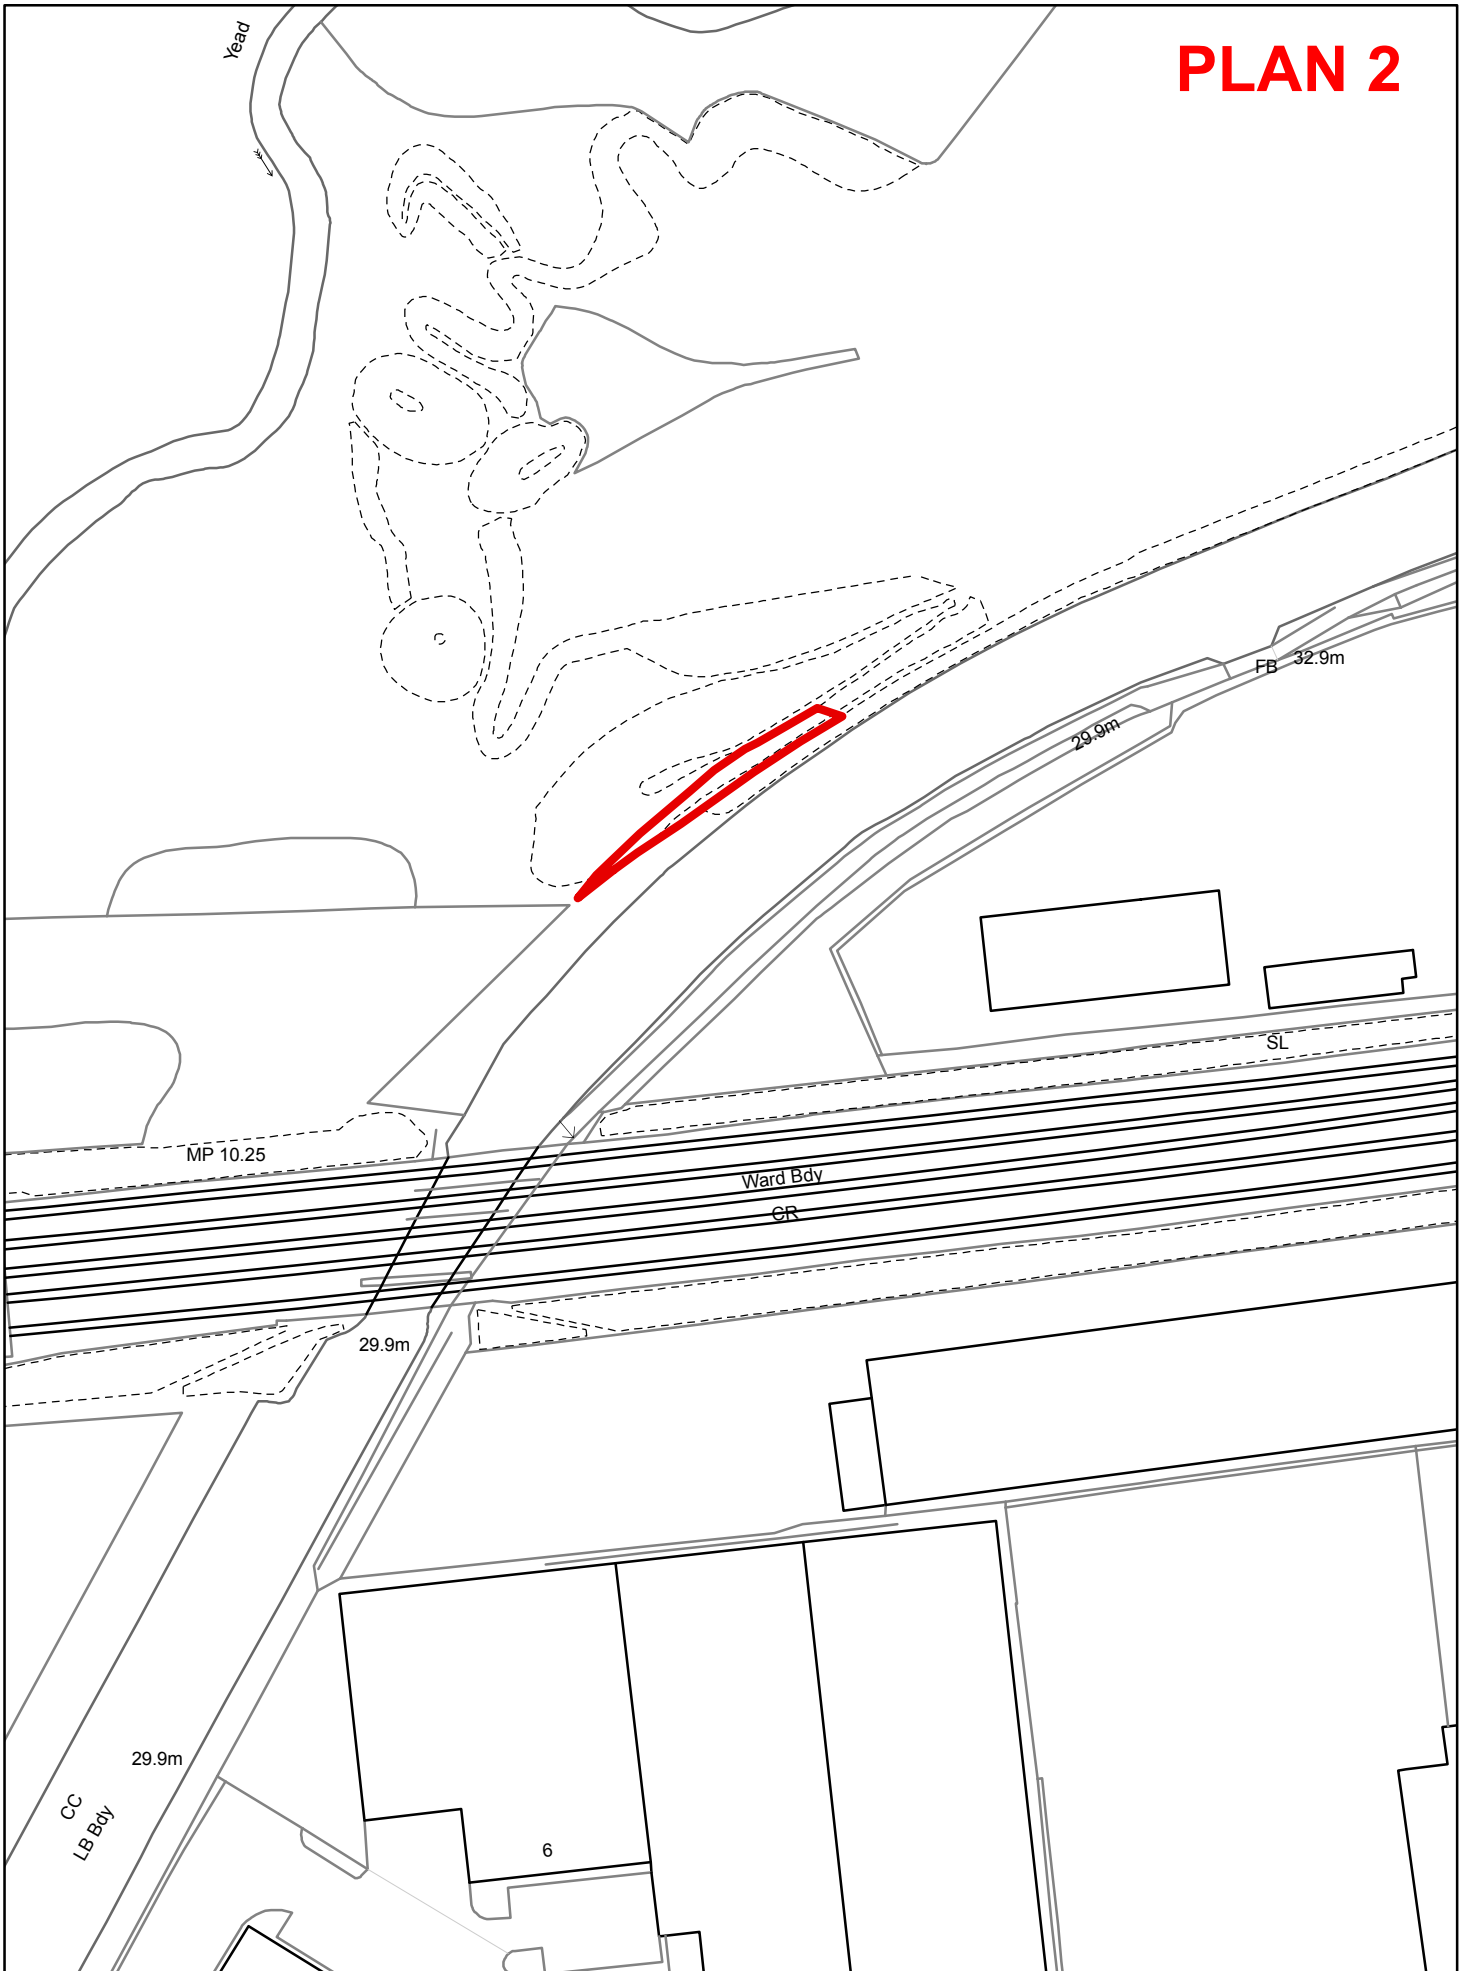

# PLAN 2

Canal &  
River Trust

## Land On The North West Side Of The Paddington Branch Of The Grand Union Canal At Hayes Middlesex

Produced By: ajohnsonh  
Date: 16/11/2016  
Scale: 1:1,250  
Page Size: A