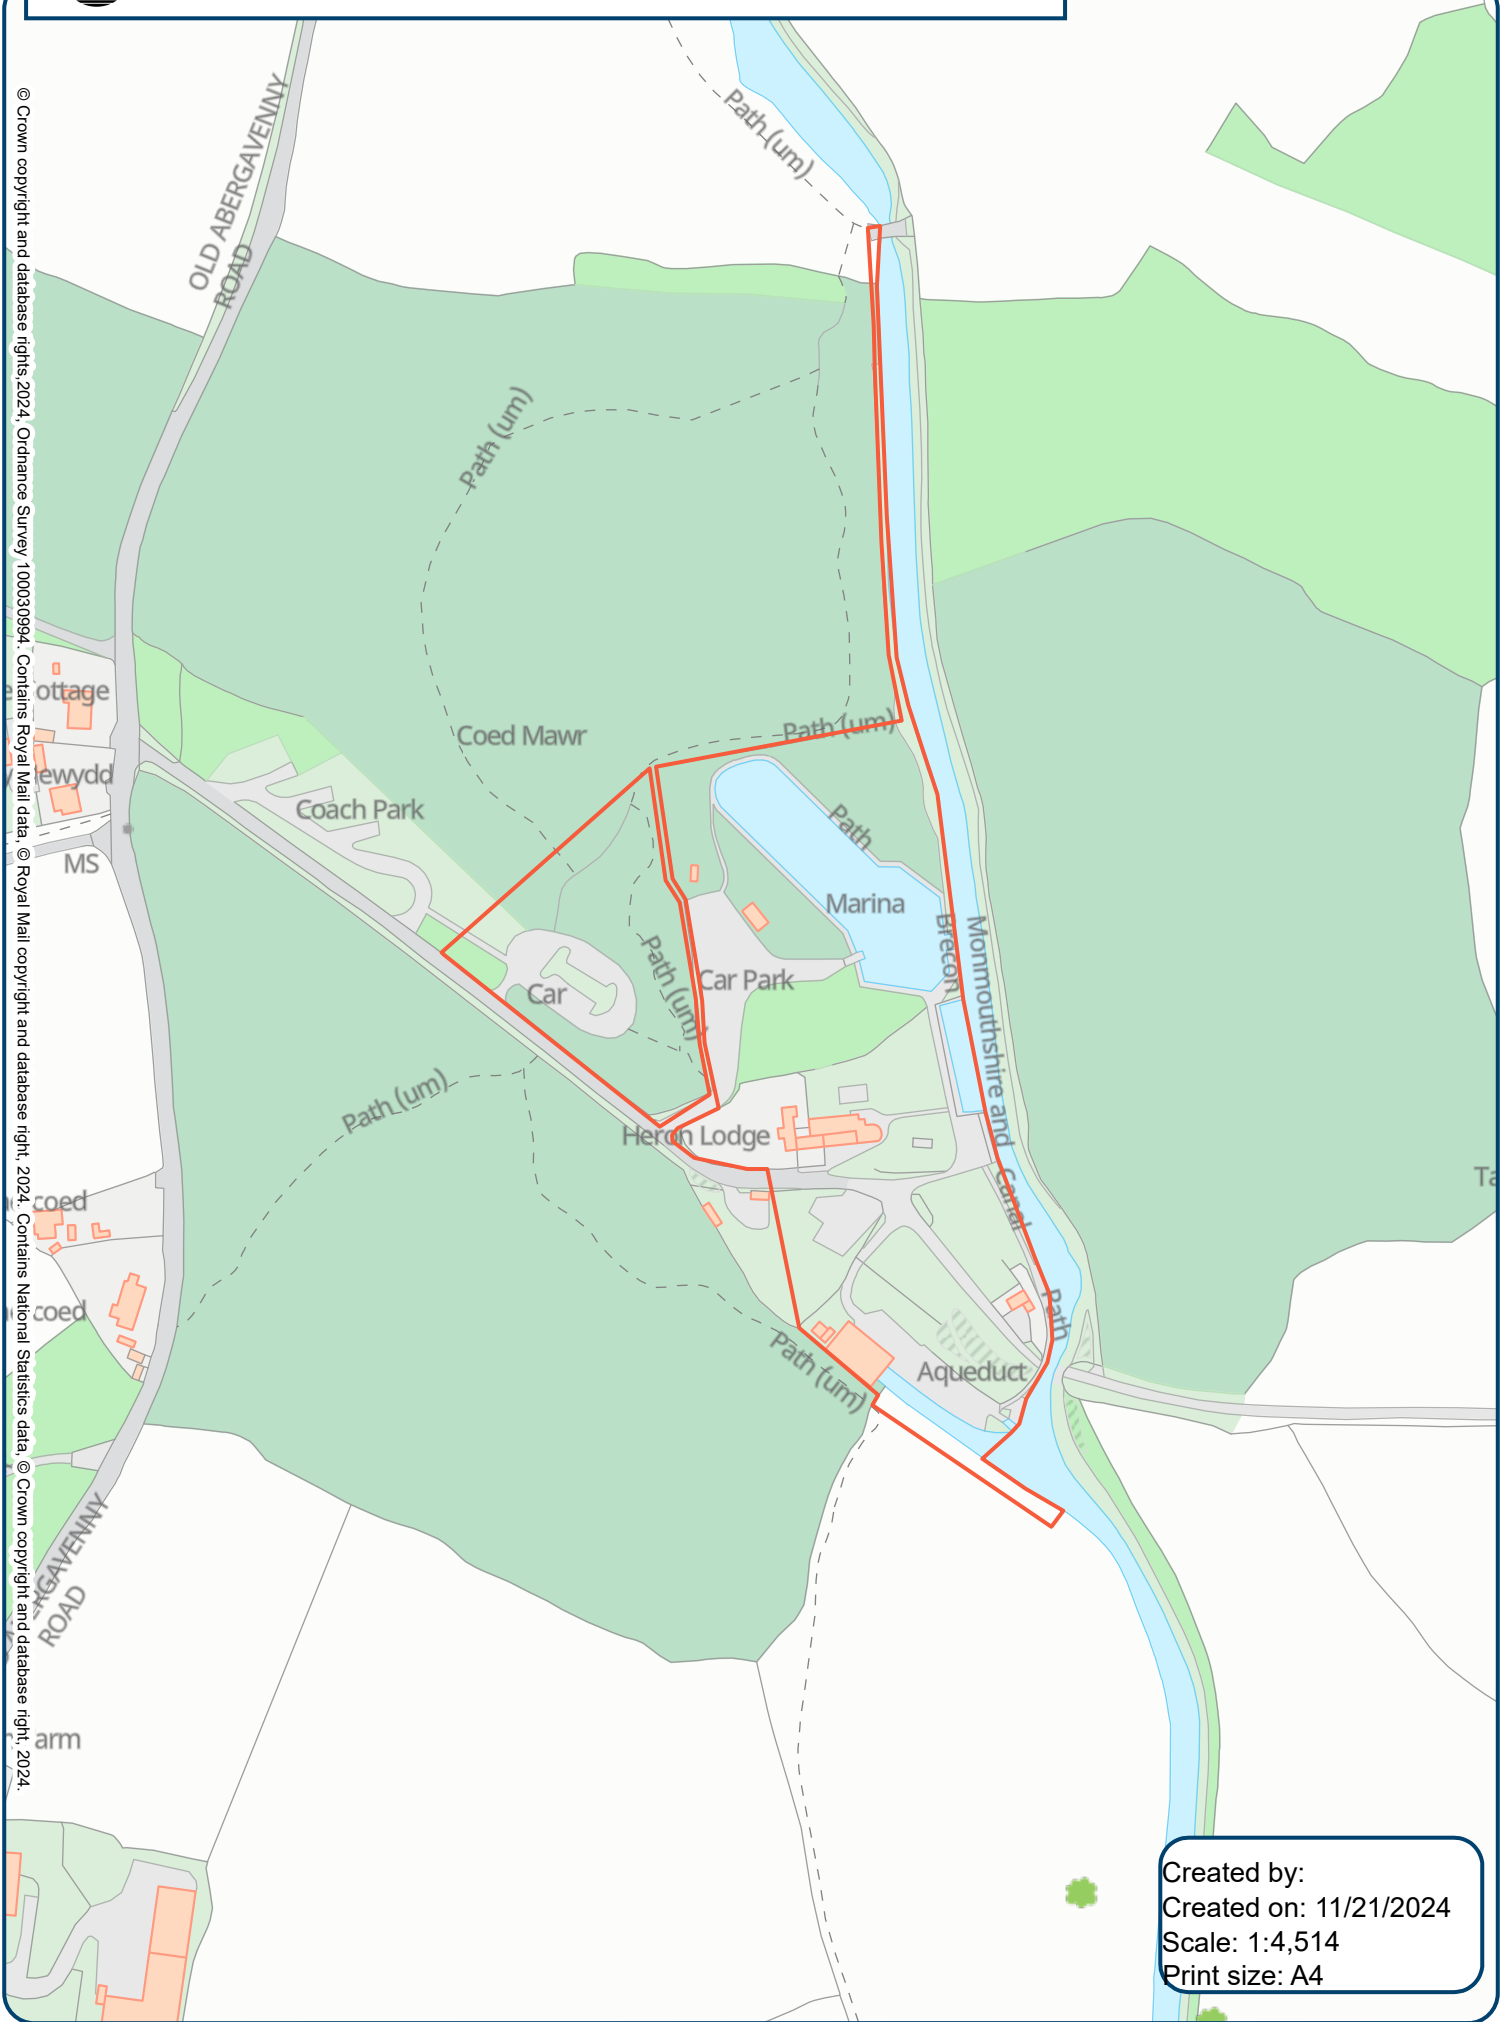

# Goytre Wharf - Public Notice

© Crown copyright and database rights, 2024, Ordnance Survey 100030994. Contains Royal Mail data, © Royal Mail copyright and database right, 2024. Contains National Statistics data, © Crown copyright and database right, 2024.

Created by:  
Created on: 11/21/2024  
Scale: 1:4,514  
Print size: A4