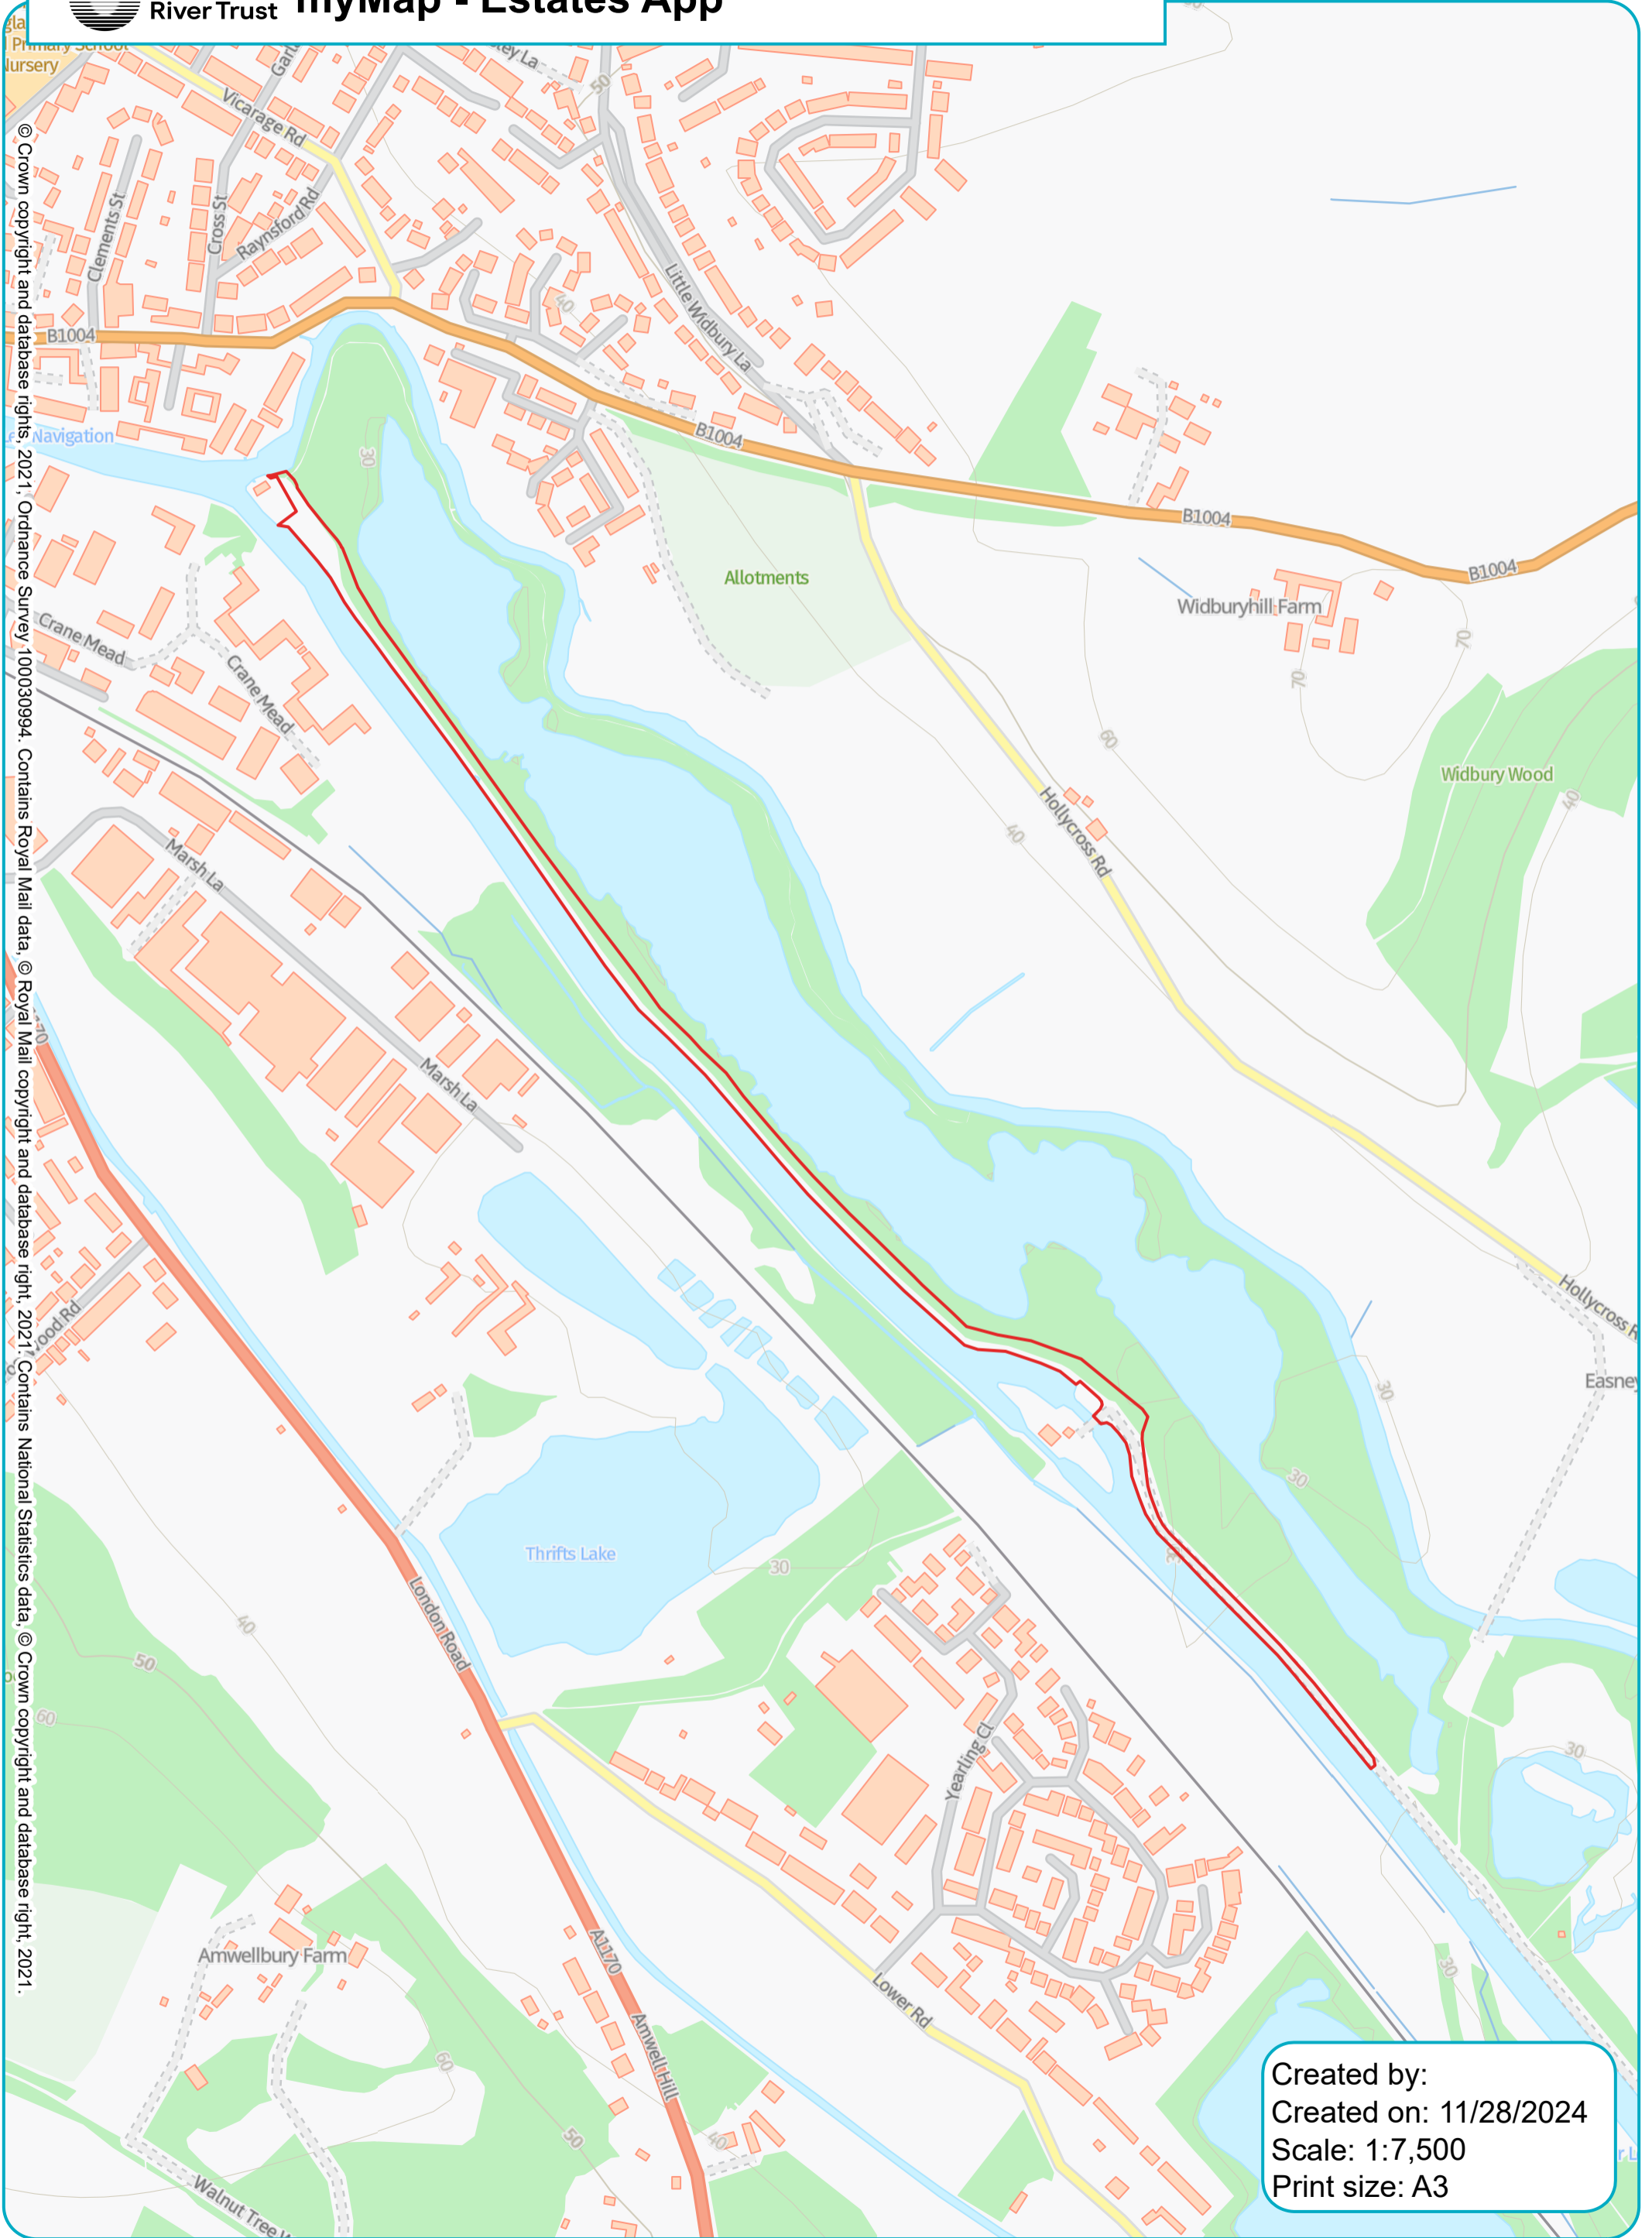

# myMap - Estates App

© Crown copyright and database rights, 2021, Ordnance Survey 100030994. Contains Royal Mail data, © Royal Mail copyright and database right, 2021. Contains National Statistics data, © Crown copyright and database right, 2021.

Created by:  
 Created on: 11/28/2024  
 Scale: 1:7,500  
 Print size: A3