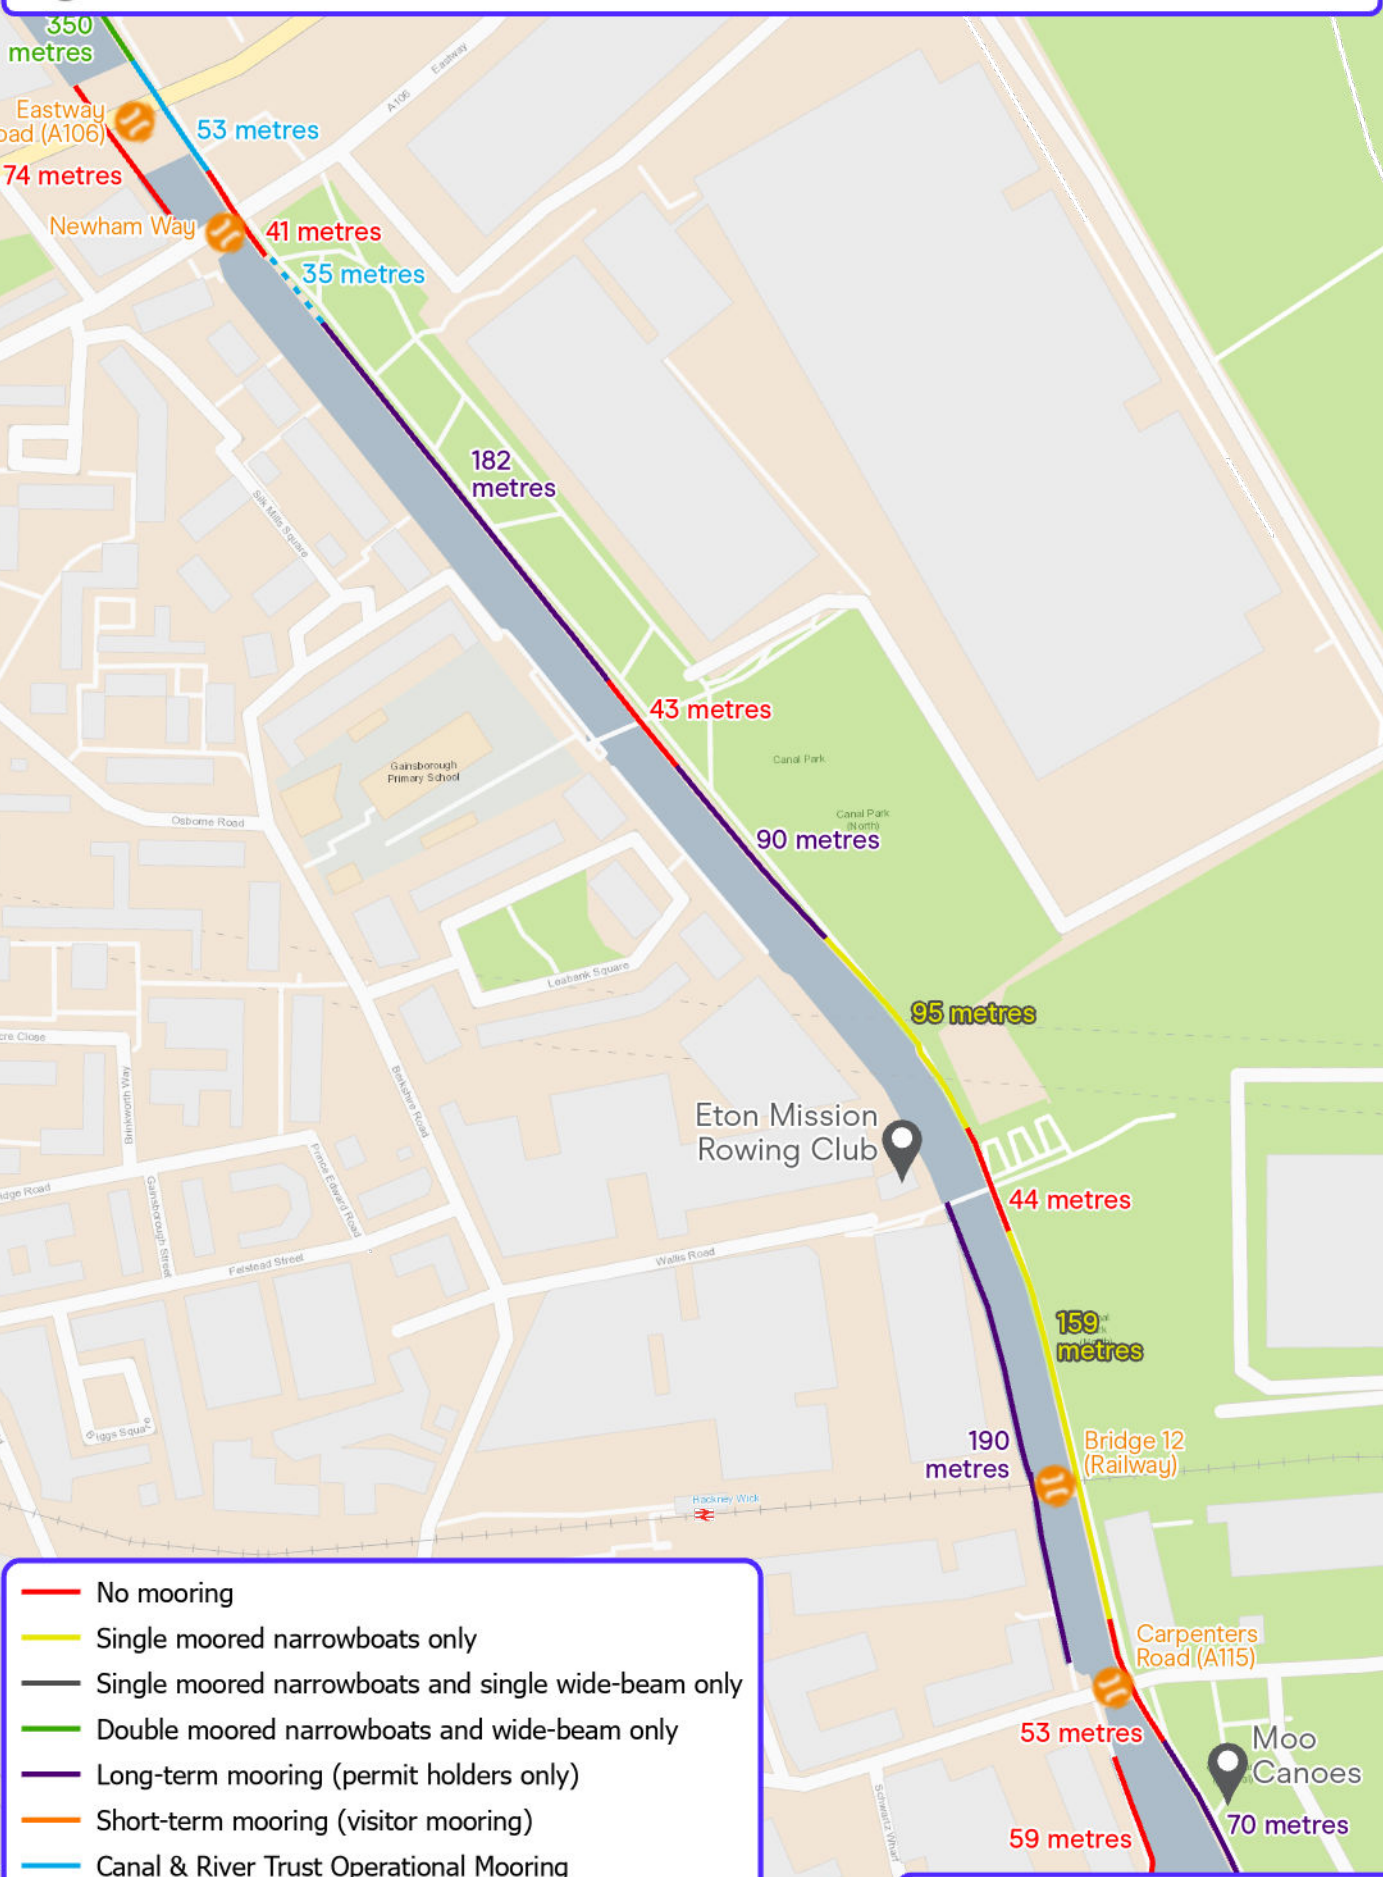

© Crown copyright and database rights, 2021, Ordnance Survey 100030994. © Contains Royal Mail data, © Royal Mail copyright and database right, 2021. Contains National Statistics data, © Crown copyright and database right, 2021.

- No mooring
- Single moored narrowboats only
- Single moored narrowboats and single wide-beam only
- Double moored narrowboats and wide-beam only
- Long-term mooring (permit holders only)
- Short-term mooring (visitor mooring)
- Canal & River Trust Operational Mooring
- - - Service mooring (temporary use of services only)
- - - Lock landing (temporary use while waiting for lock)
- No change

Print Size: A4
Scale: 1:3,000
Created By: JoShaw
Date: 11/05/2021