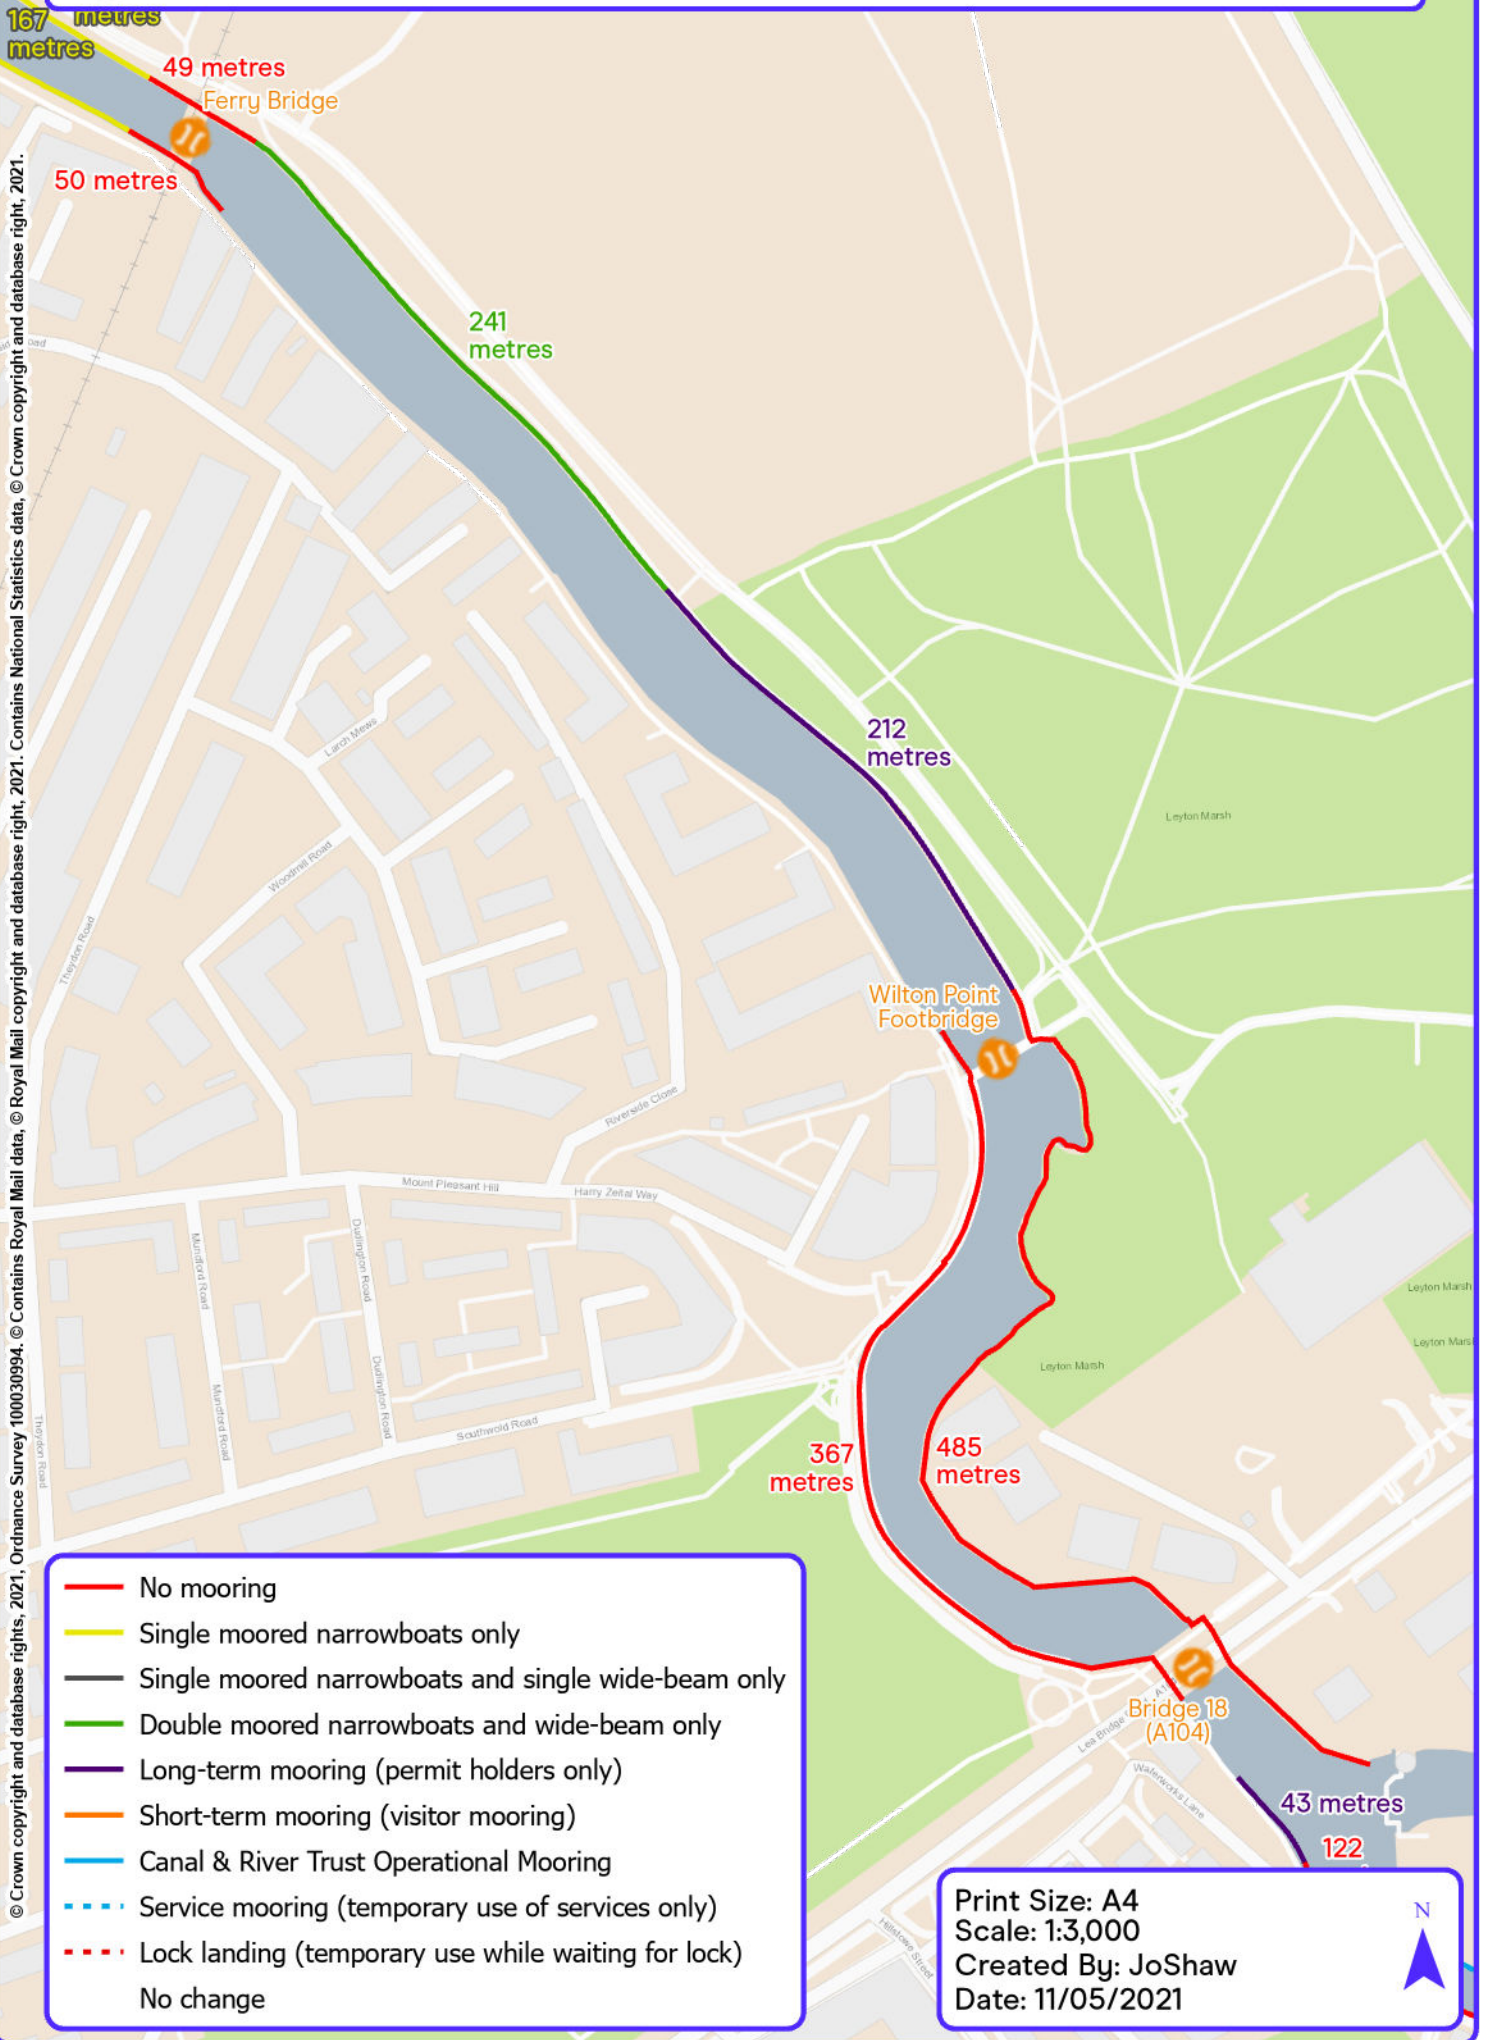

- No mooring
- Single moored narrowboats only
- Single moored narrowboats and single wide-beam only
- Double moored narrowboats and wide-beam only
- Long-term mooring (permit holders only)
- Short-term mooring (visitor mooring)
- Canal & River Trust Operational Mooring
- - - Service mooring (temporary use of services only)
- . - . Lock landing (temporary use while waiting for lock)
- No change

Print Size: A4
 Scale: 1:3,500
 Created By: JoShaw
 Date: 11/05/2021

© Crown copyright and database rights, 2021, Ordnance Survey 100030994. © Contains Royal Mail data, © Royal Mail copyright and database right, 2021. Contains National Statistics data, © Crown copyright and database right, 2021.

- No mooring
- Single moored narrowboats only
- Single moored narrowboats and single wide-beam only
- Double moored narrowboats and wide-beam only
- Long-term mooring (permit holders only)
- Short-term mooring (visitor mooring)
- Canal & River Trust Operational Mooring
- ⋯ Service mooring (temporary use of services only)
- ⋯ Lock landing (temporary use while waiting for lock)
- No change