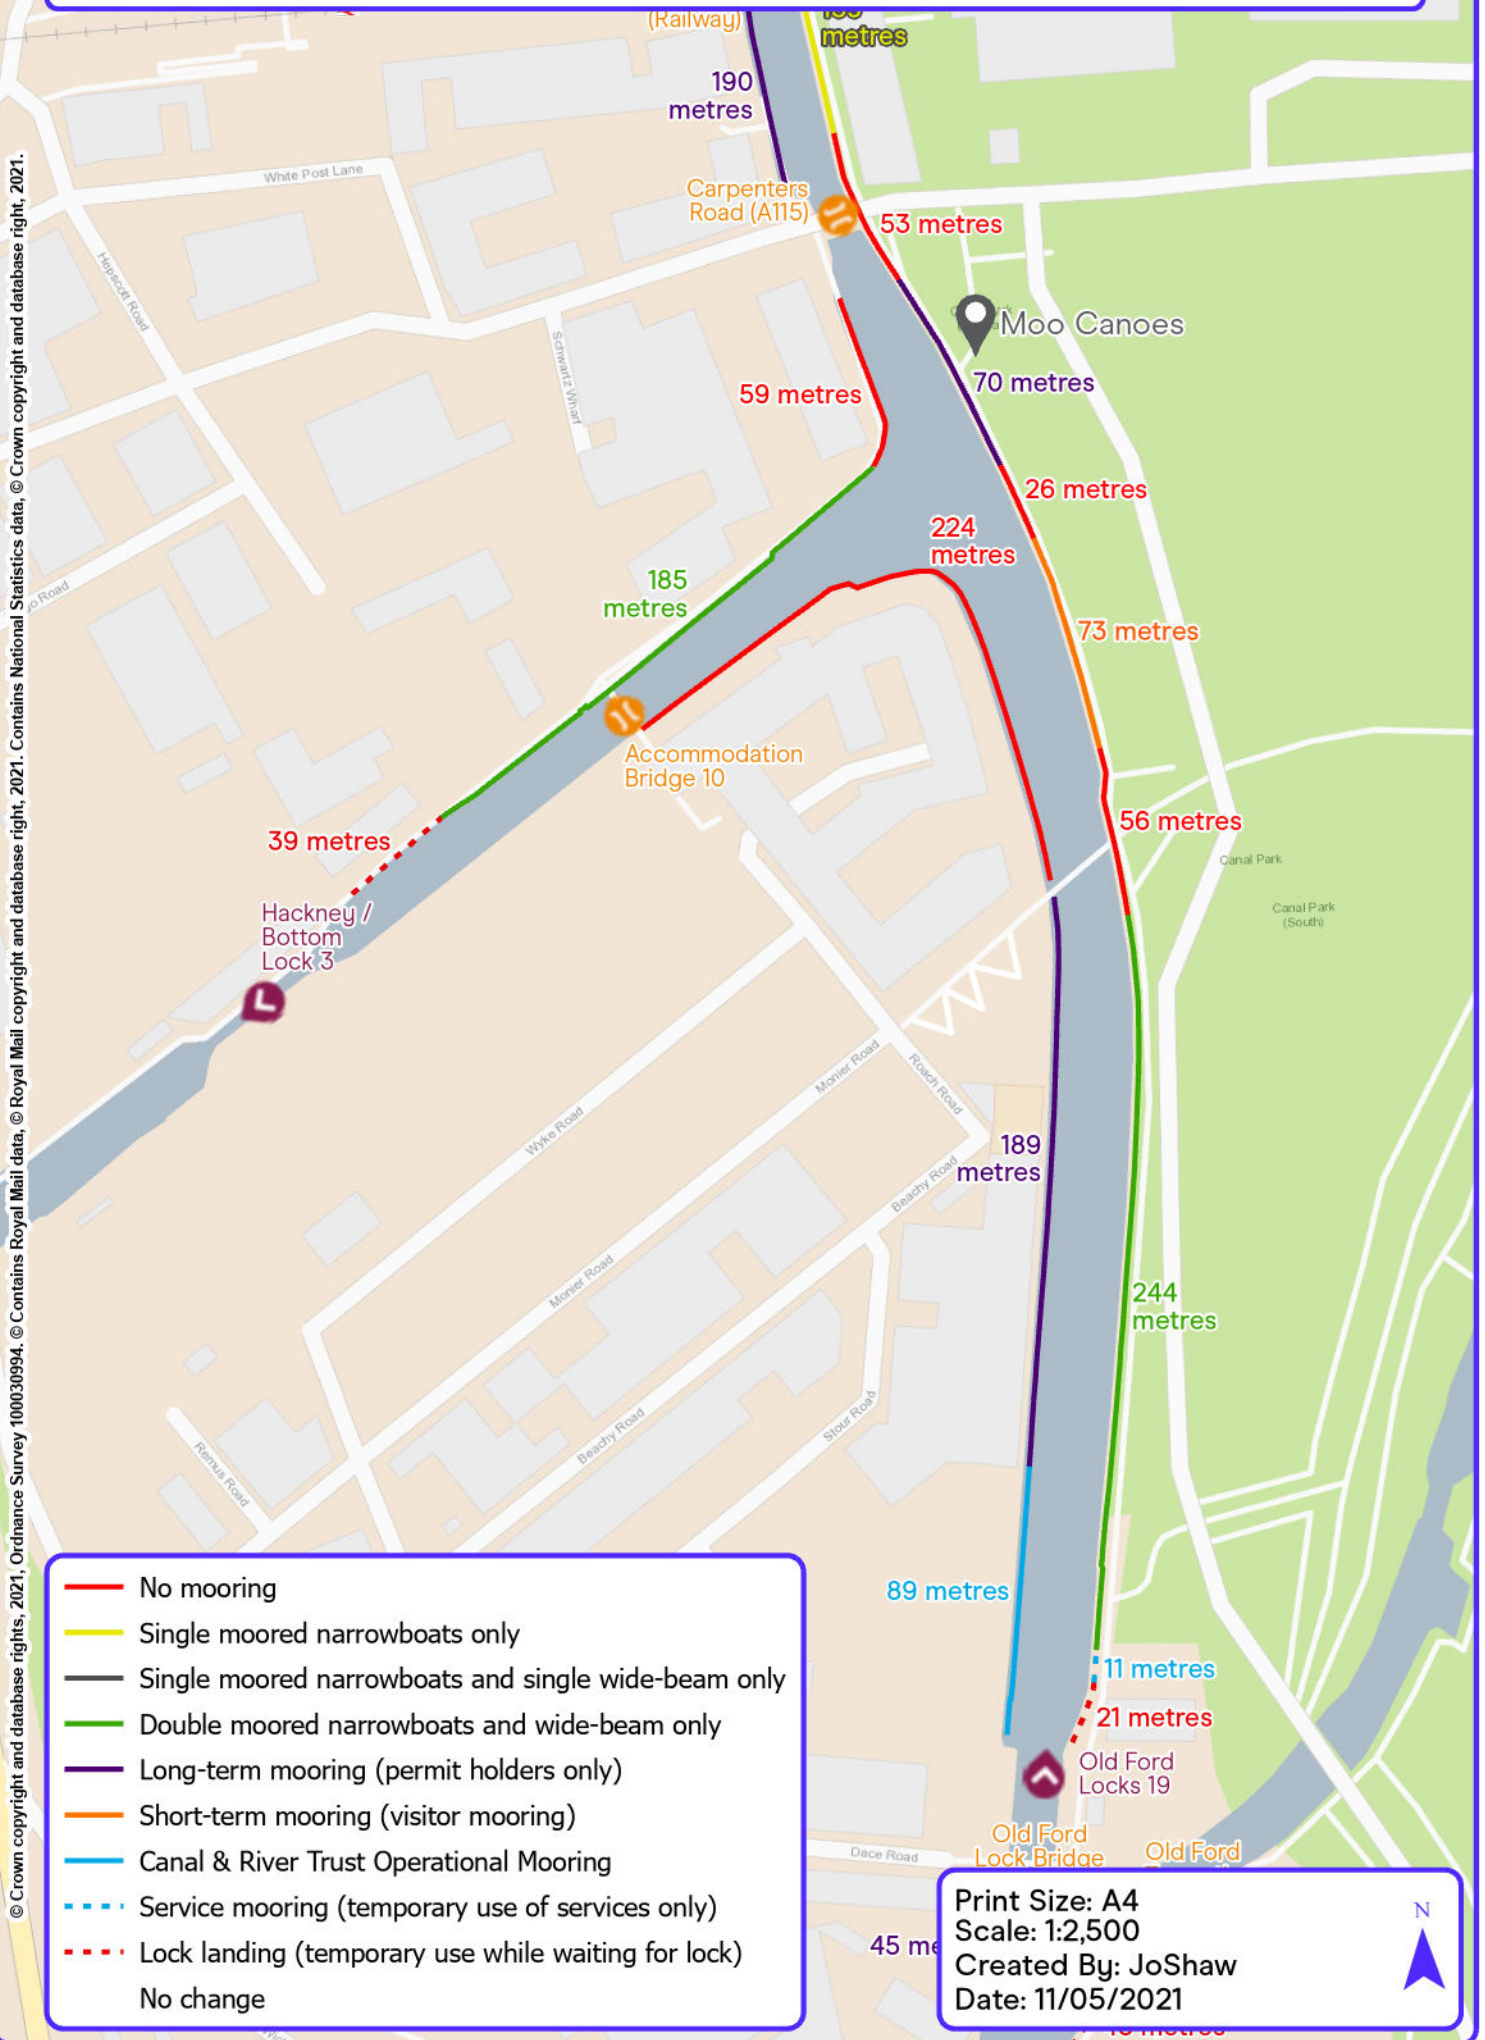

© Crown copyright and database rights, 2021, Ordnance Survey 100030994. © Contains Royal Mail data, © Royal Mail copyright and database right, 2021. Contains National Statistics data, © Crown copyright and database right, 2021.

- No mooring
- Single moored narrowboats only
- Single moored narrowboats and single wide-beam only
- Double moored narrowboats and wide-beam only
- Long-term mooring (permit holders only)
- Short-term mooring (visitor mooring)
- Canal & River Trust Operational Mooring
- - - Service mooring (temporary use of services only)
- - - Lock landing (temporary use while waiting for lock)
- No change

Print Size: A4
Scale: 1:2,500
Created By: JoShaw
Date: 11/05/2021