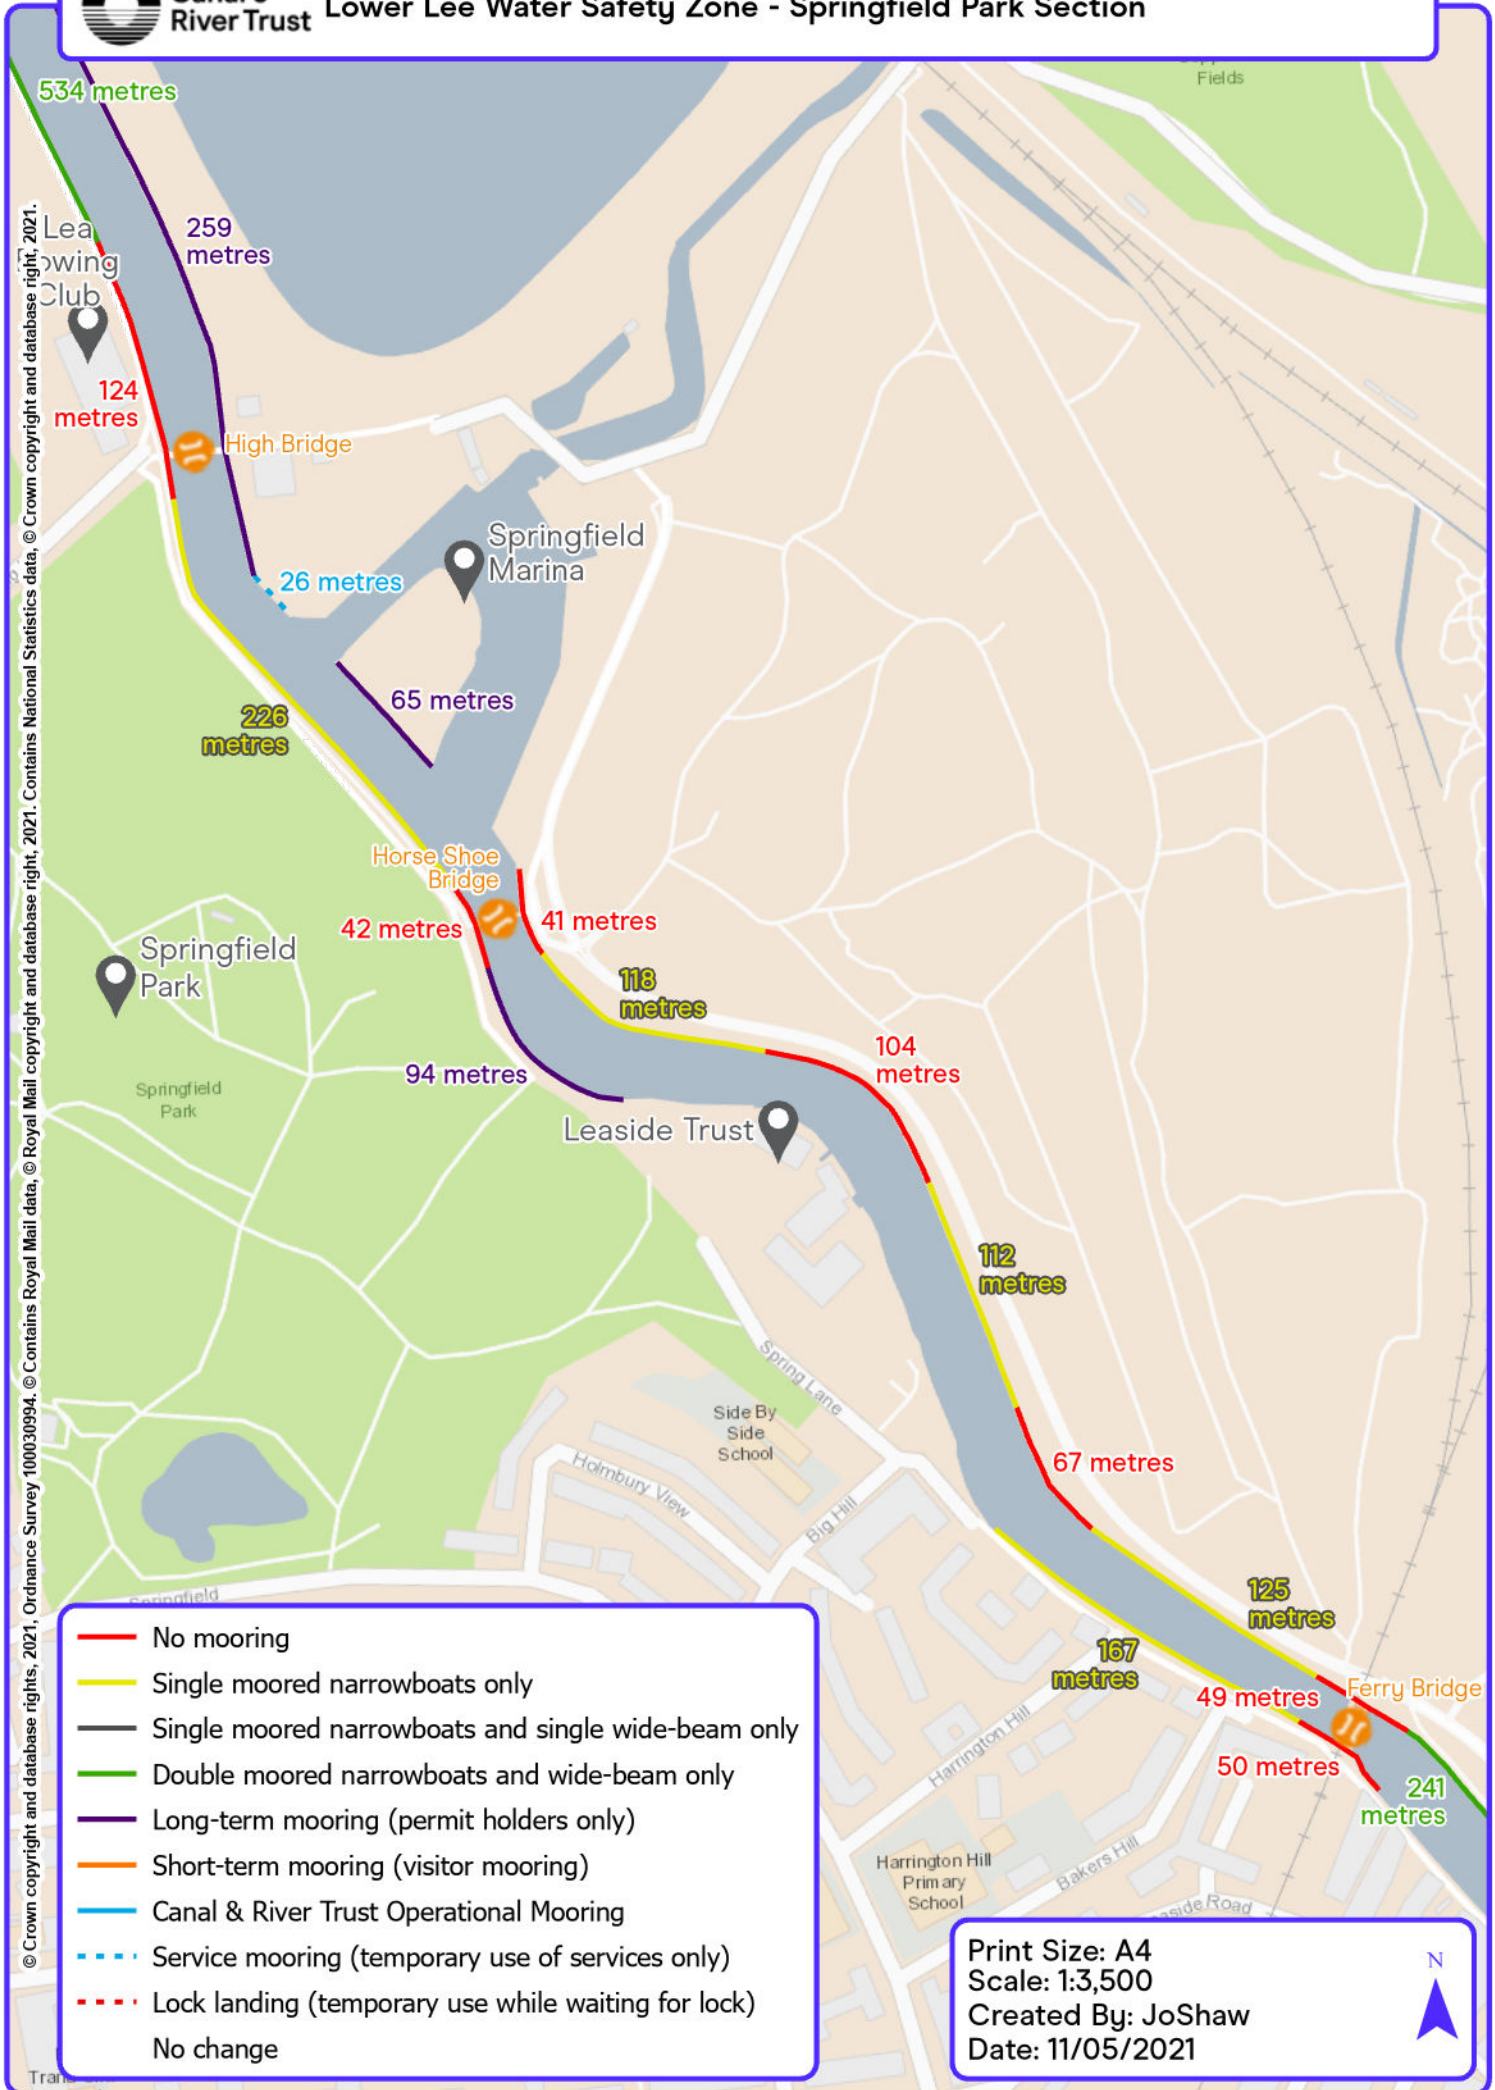

© Crown copyright and database rights, 2021, Ordnance Survey 100030994. © Contains Royal Mail data, © Royal Mail copyright and database right, 2021. Contains National Statistics data, © Crown copyright and database right, 2021.

Print Size: A4
Scale: 1:3,500
Created By: JoShaw
Date: 11/05/2021