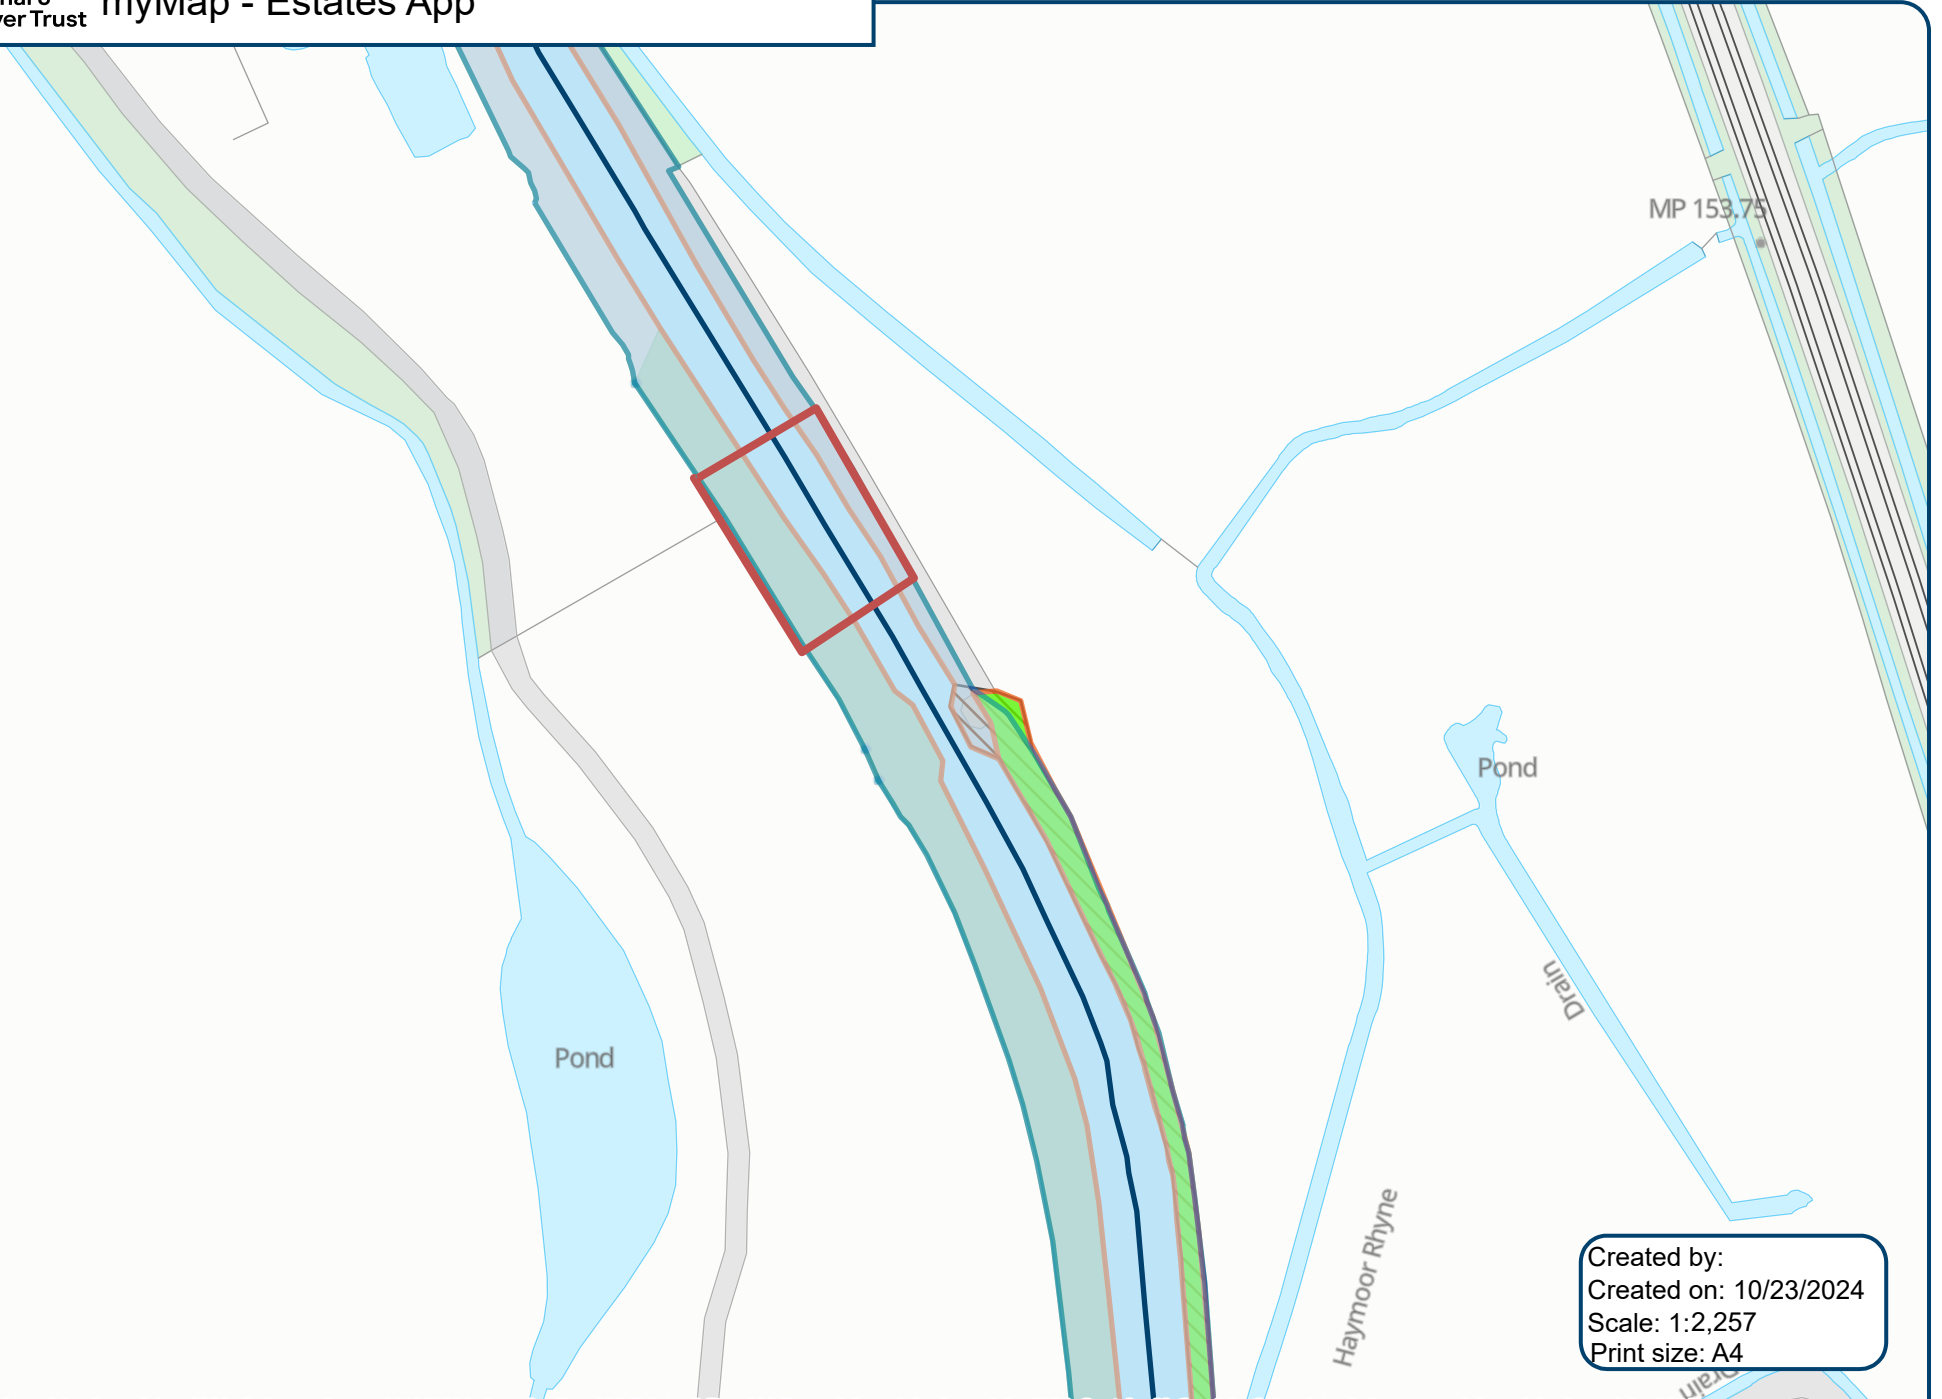

Canal &
River Trust

myMap - Estates App

Created by:
Created on: 10/23/2024
Scale: 1:2,257
Print size: A4