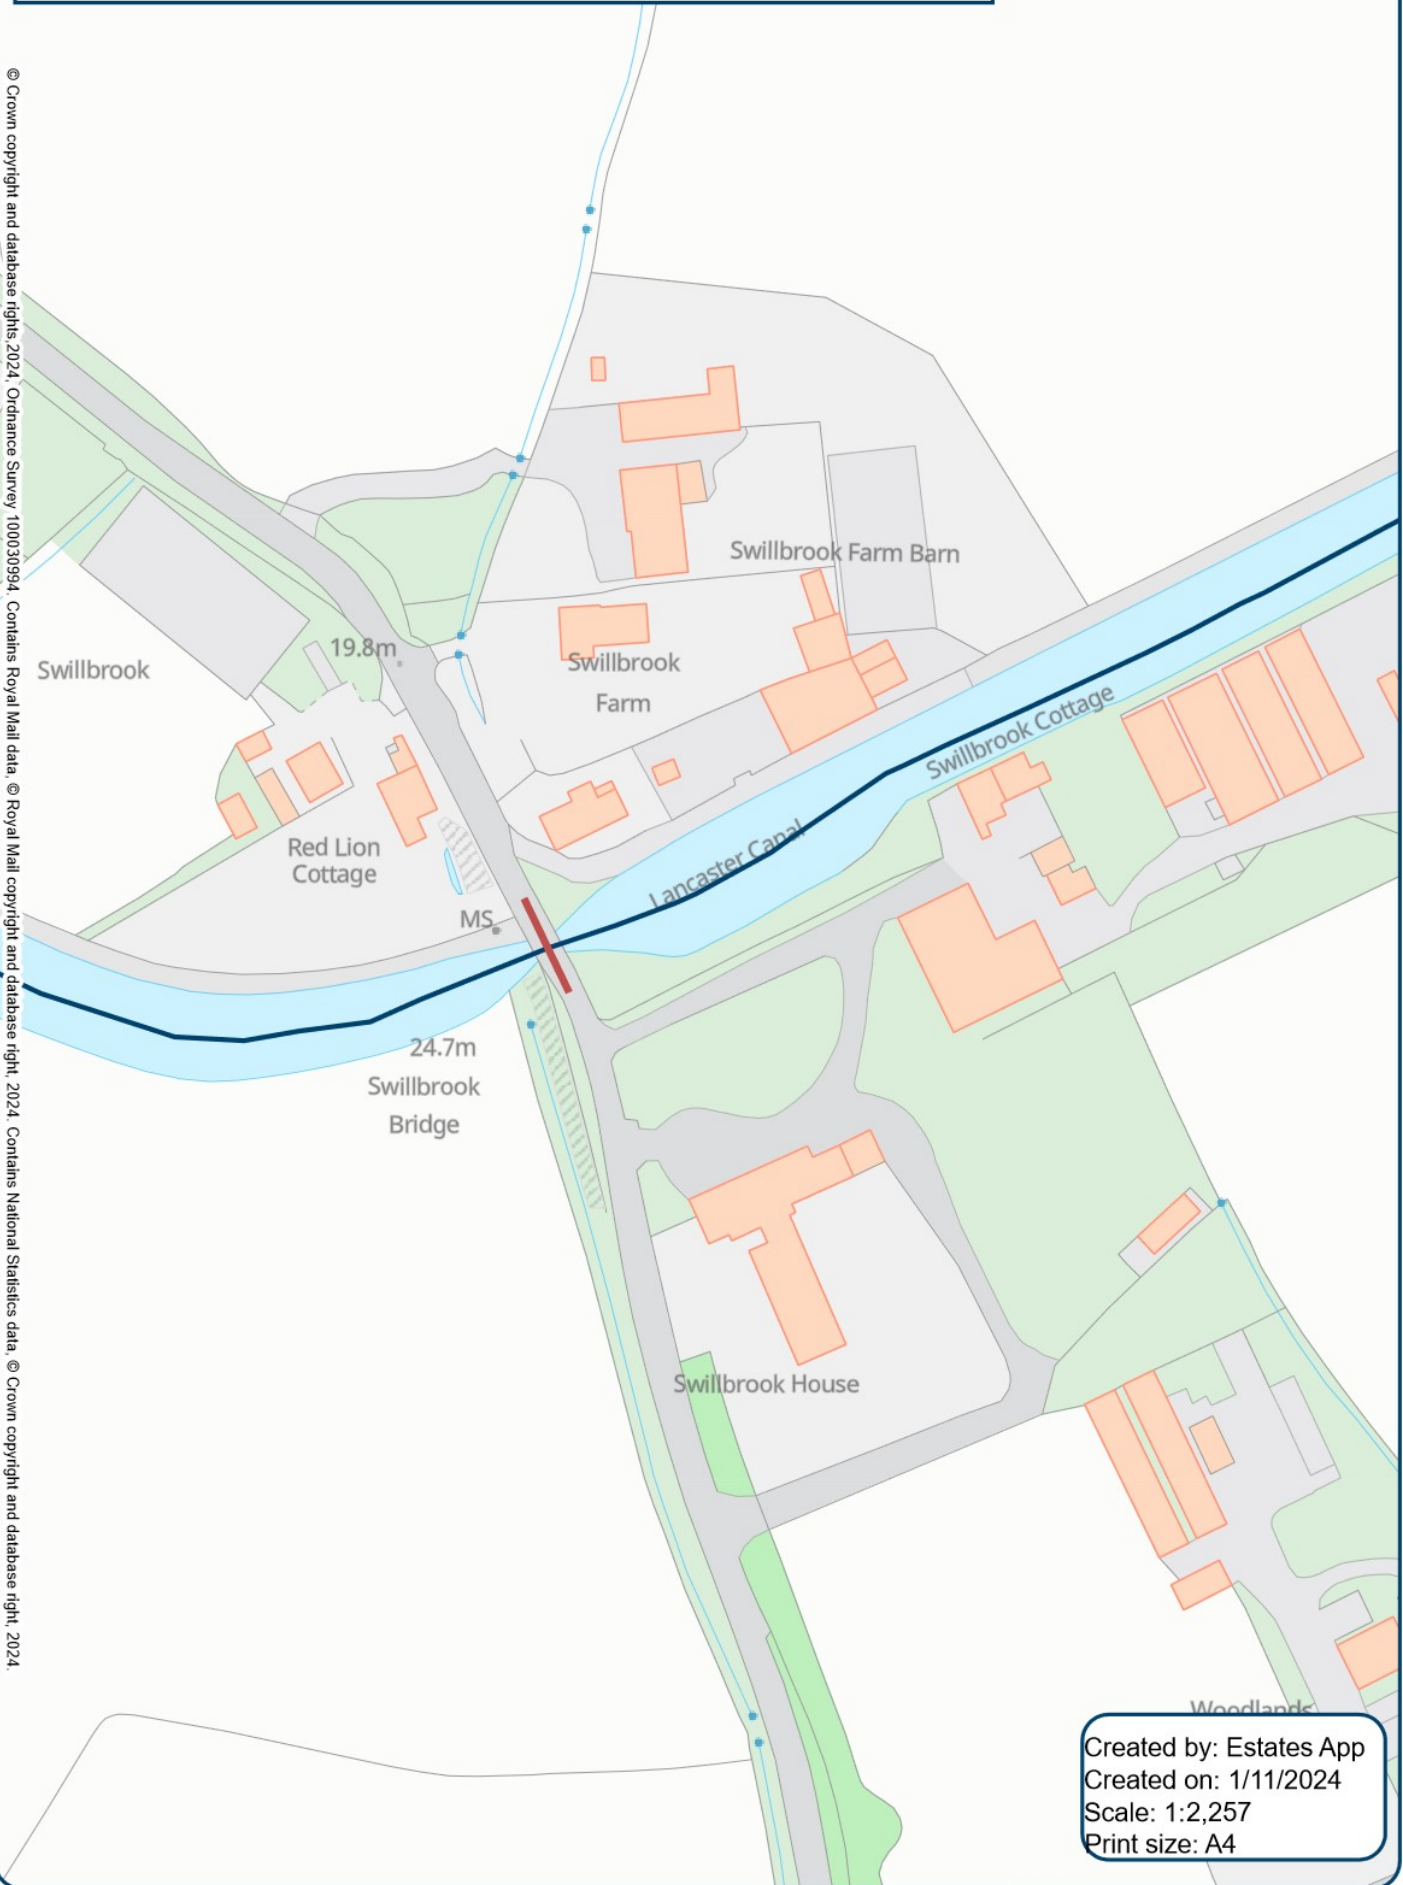

Canal &
River Trust

Cable under canal - Swillbrook

© Crown copyright and database rights: 2024. Ordnance Survey 100030094. Contains Royal Mail data. © Royal Mail copyright and database right: 2024. Contains National Statistics data. © Crown copyright and database right: 2024.

Created by: Estates App
Created on: 1/11/2024
Scale: 1:2,257
Print size: A4