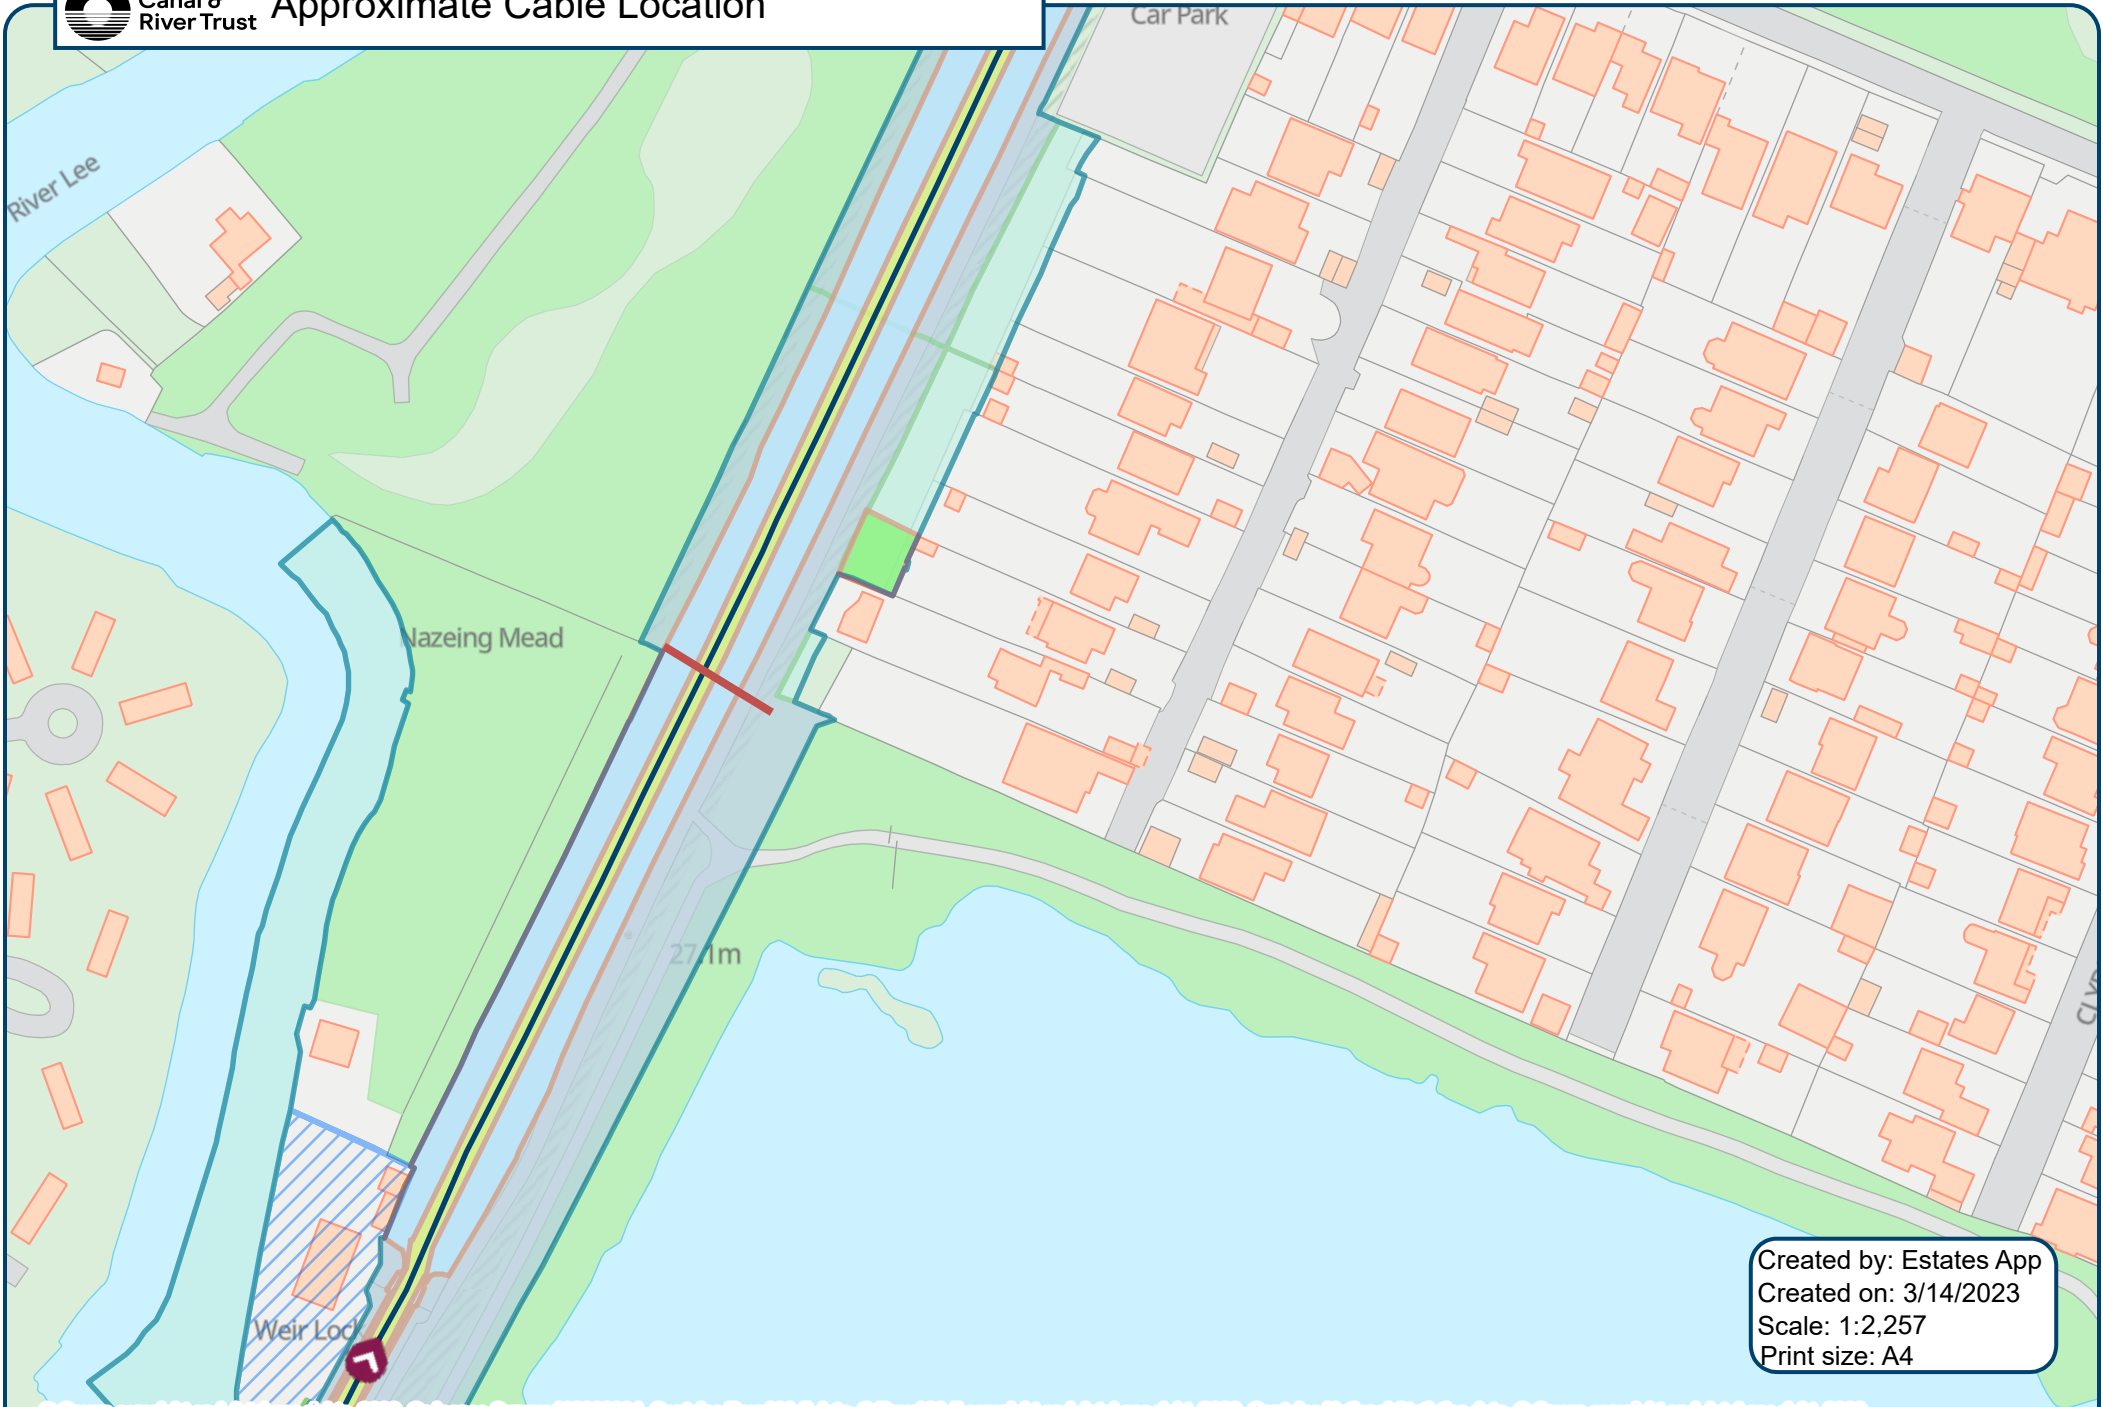

# Approximate Cable Location

Created by: Estates App  
Created on: 3/14/2023  
Scale: 1:2,257  
Print size: A4