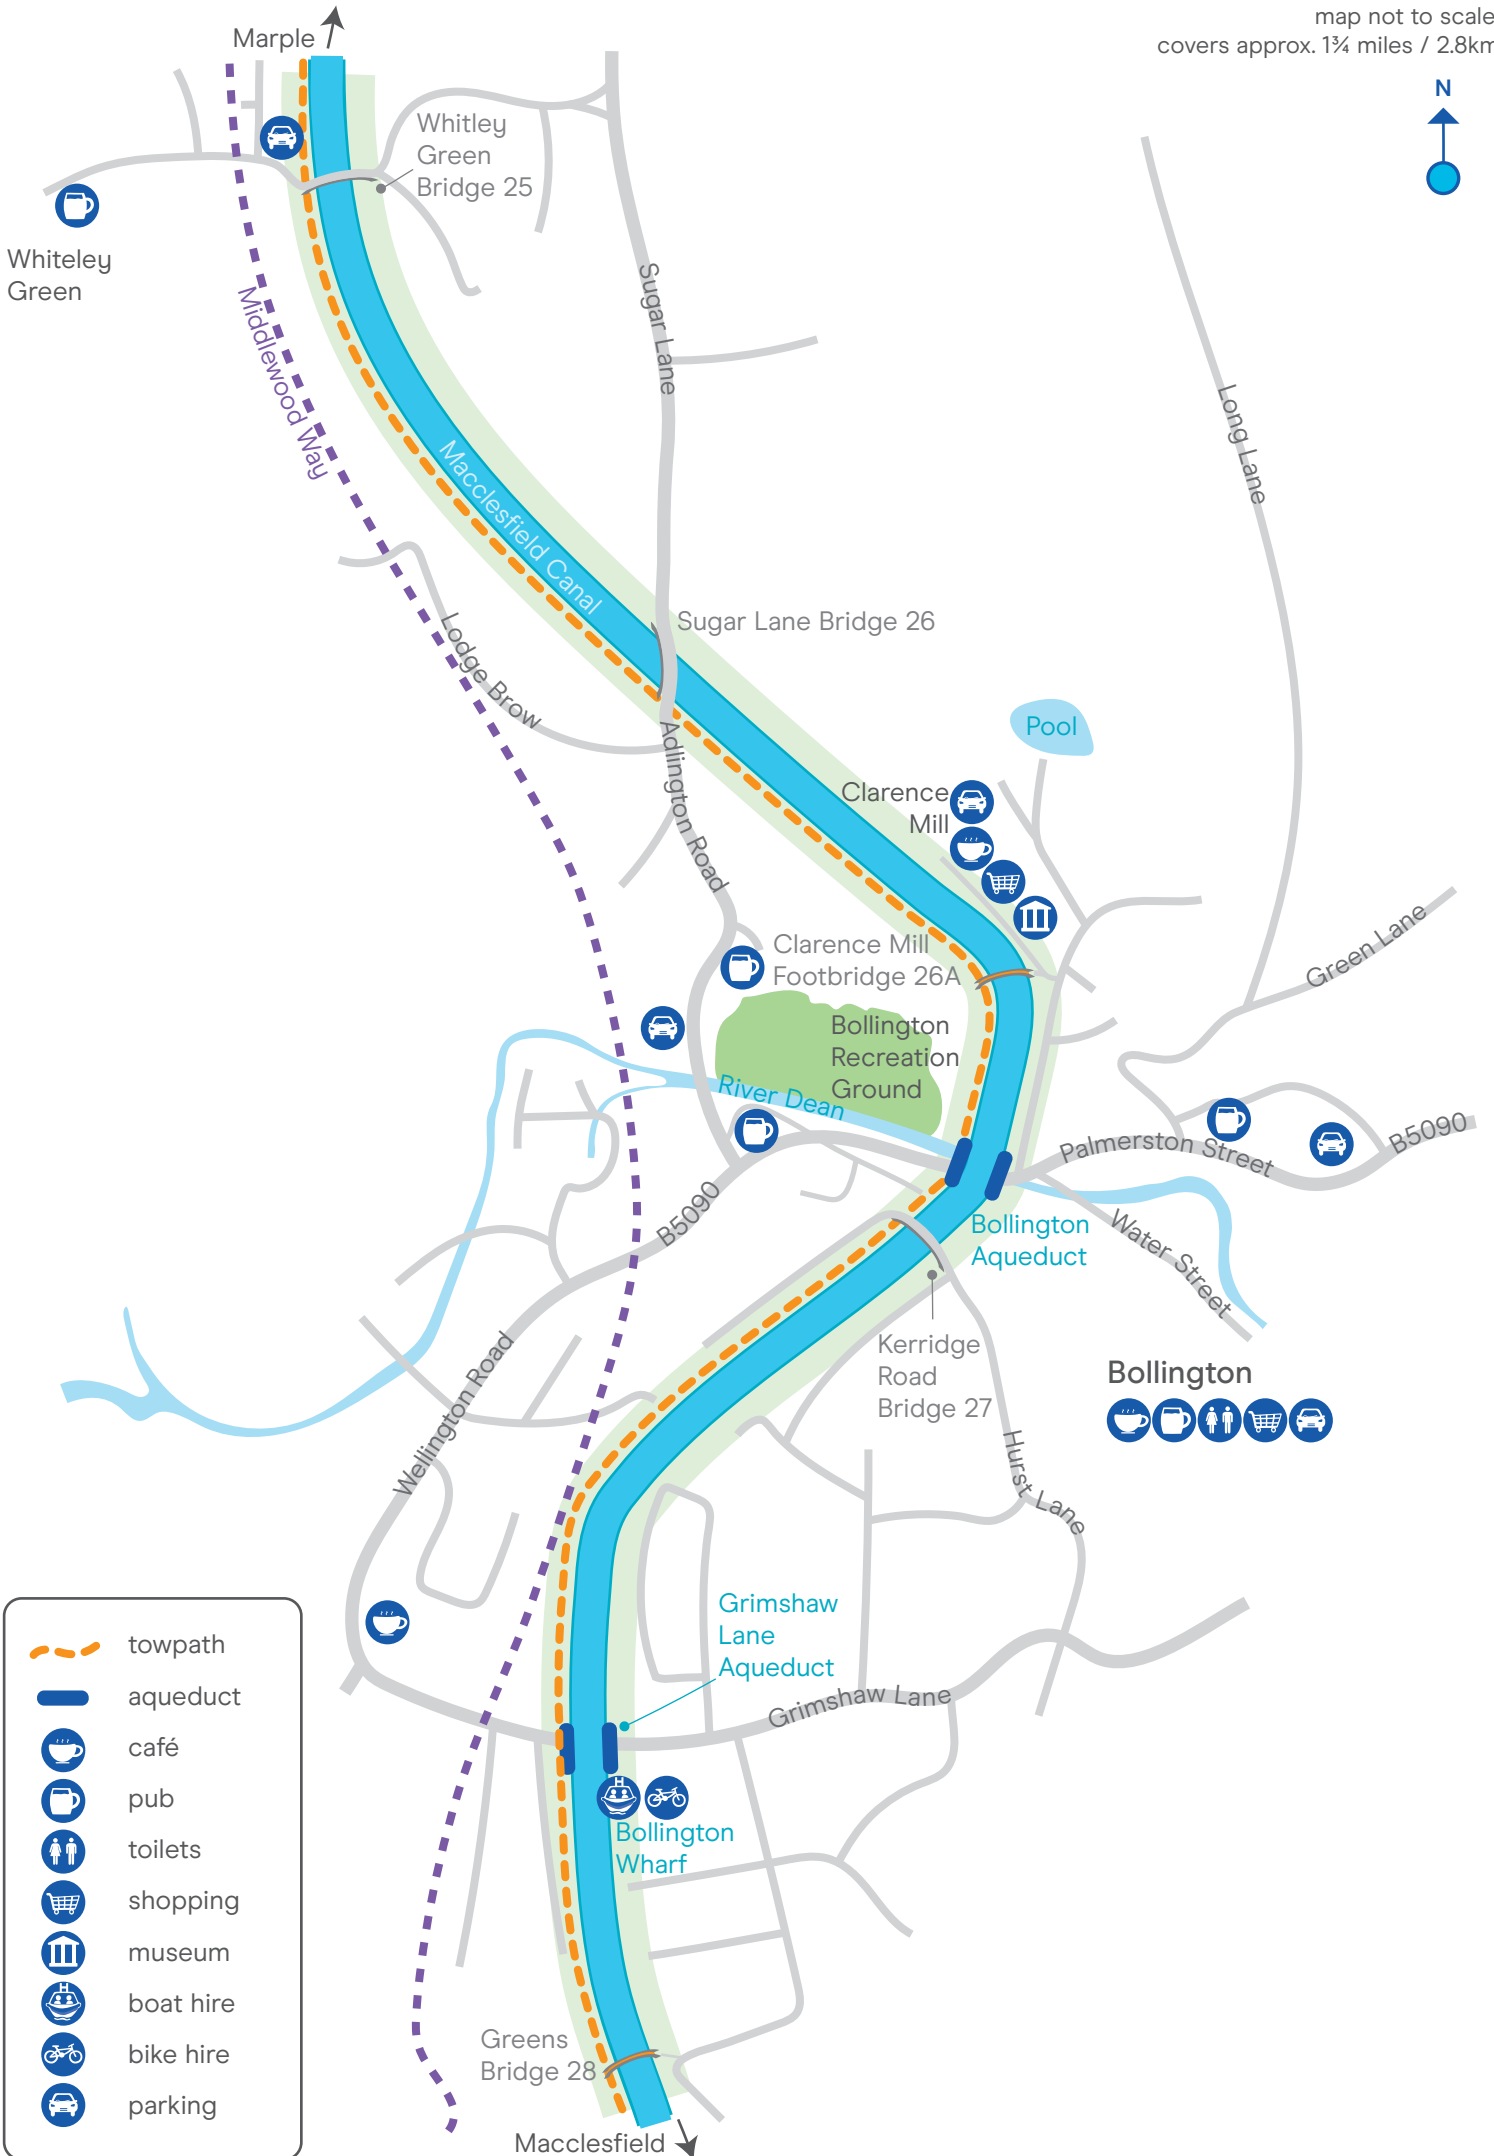

map not to scale:
covers approx. 1¼ miles / 2.8km

- towpath
- aqueduct
- café
- pub
- toilets
- shopping
- museum
- boat hire
- bike hire
- parking

Bollington