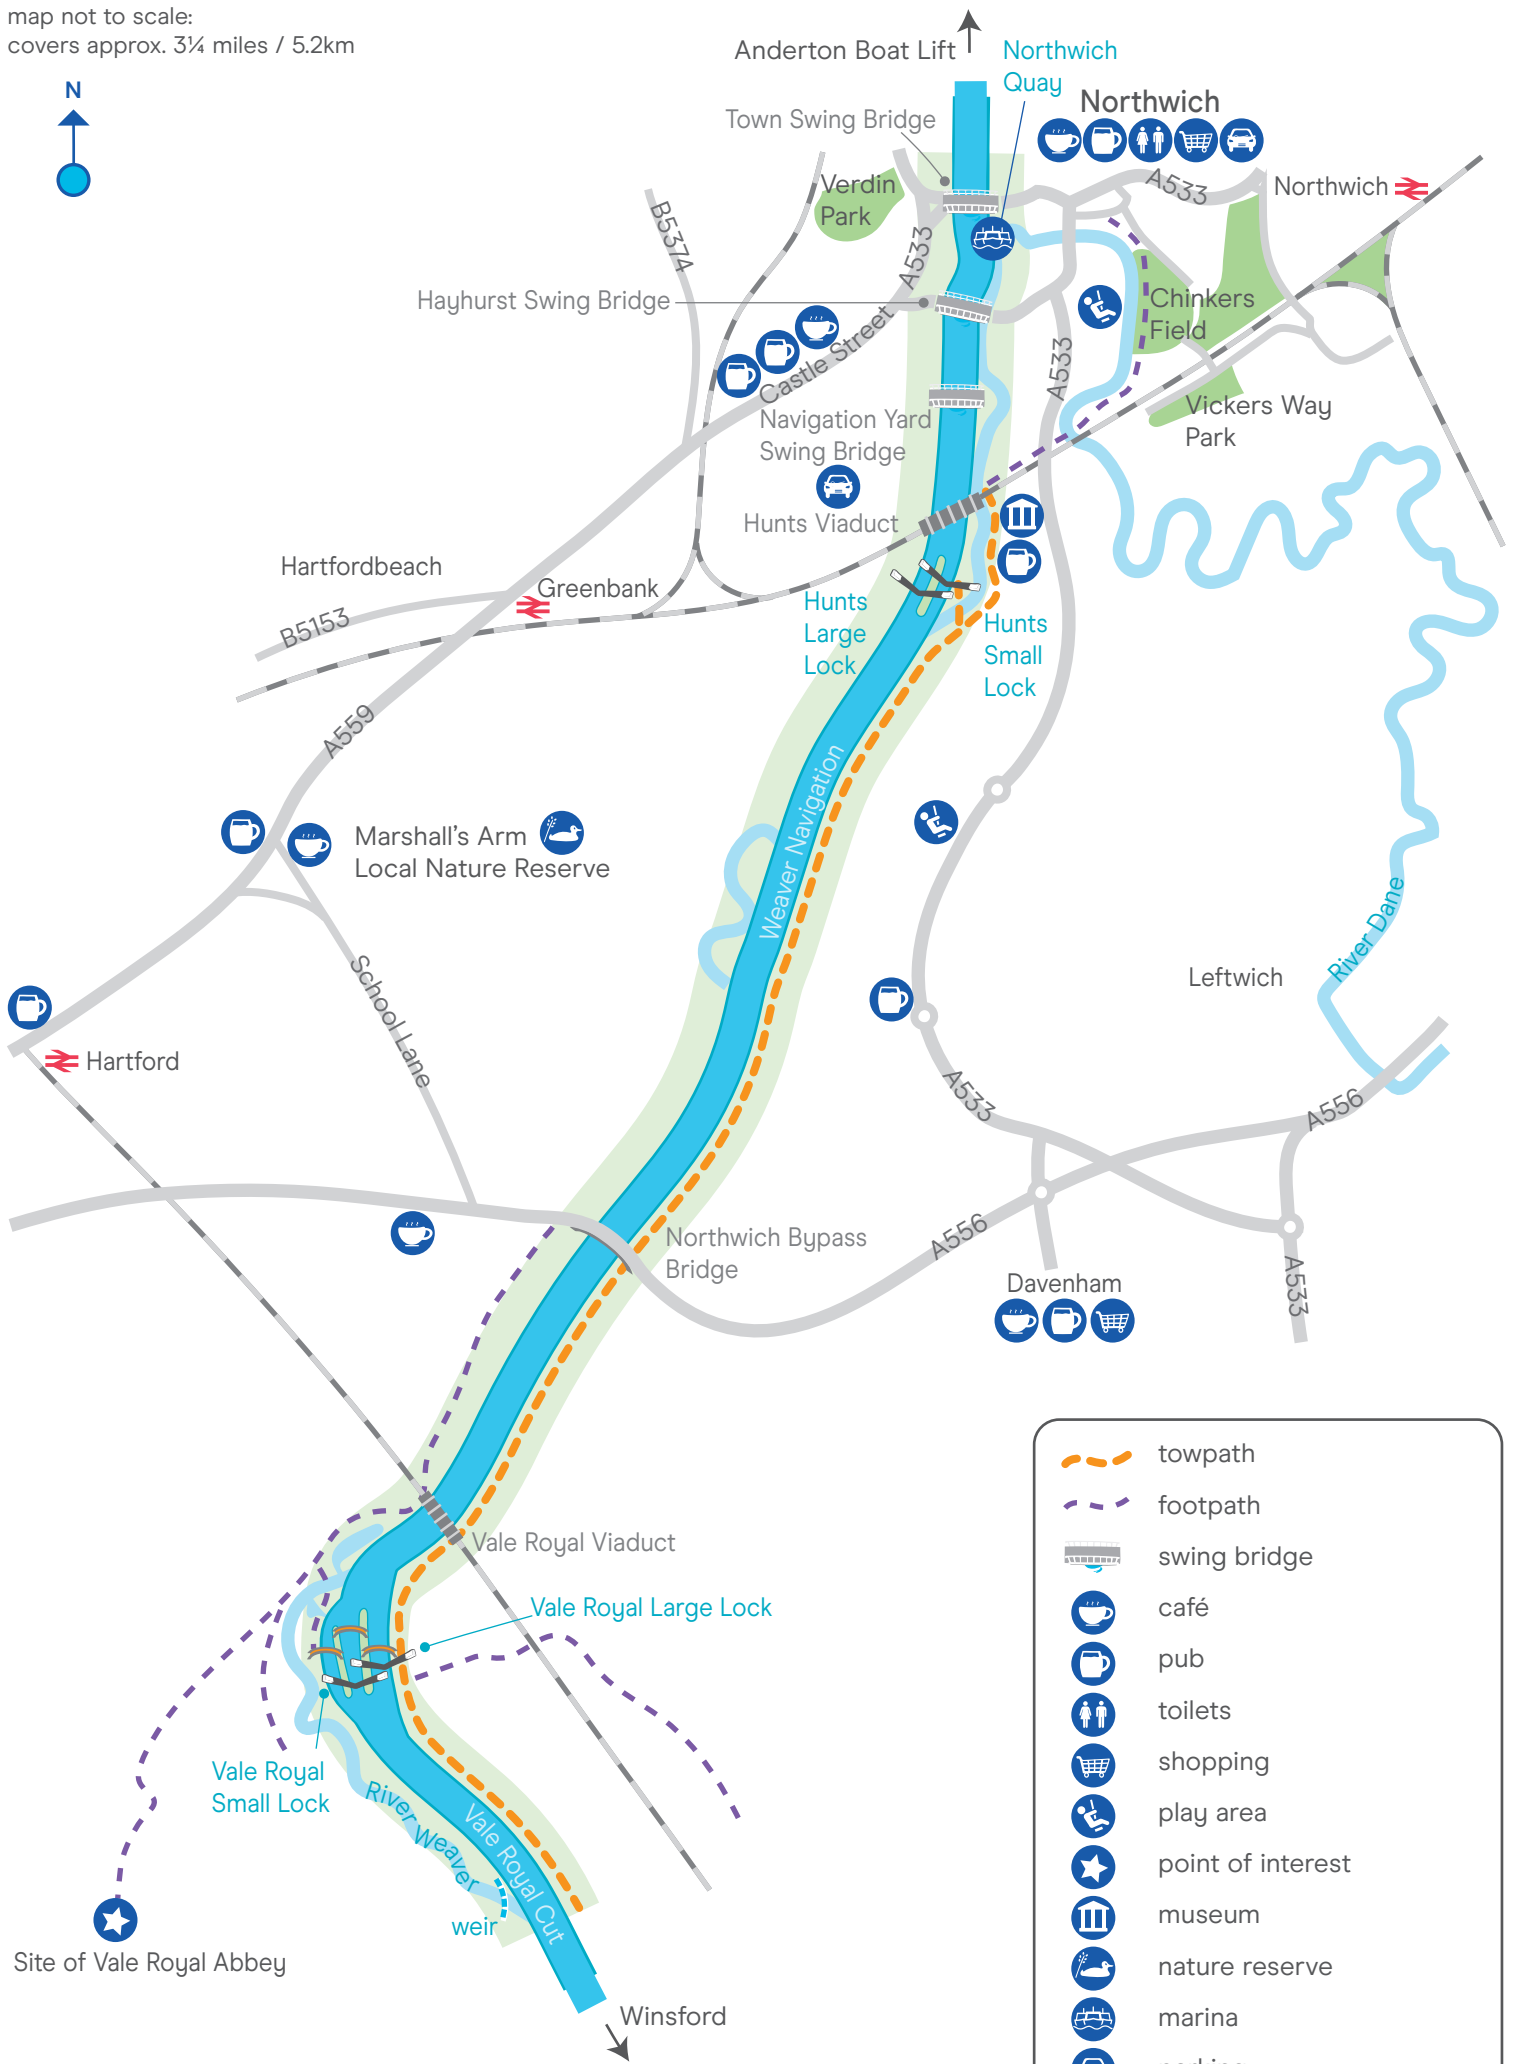

map not to scale:
covers approx. 3¼ miles / 5.2km

	towpath
	footpath
	swing bridge
	café
	pub
	toilets
	shopping
	play area
	point of interest
	museum
	nature reserve
	marina
	parking
	railway station