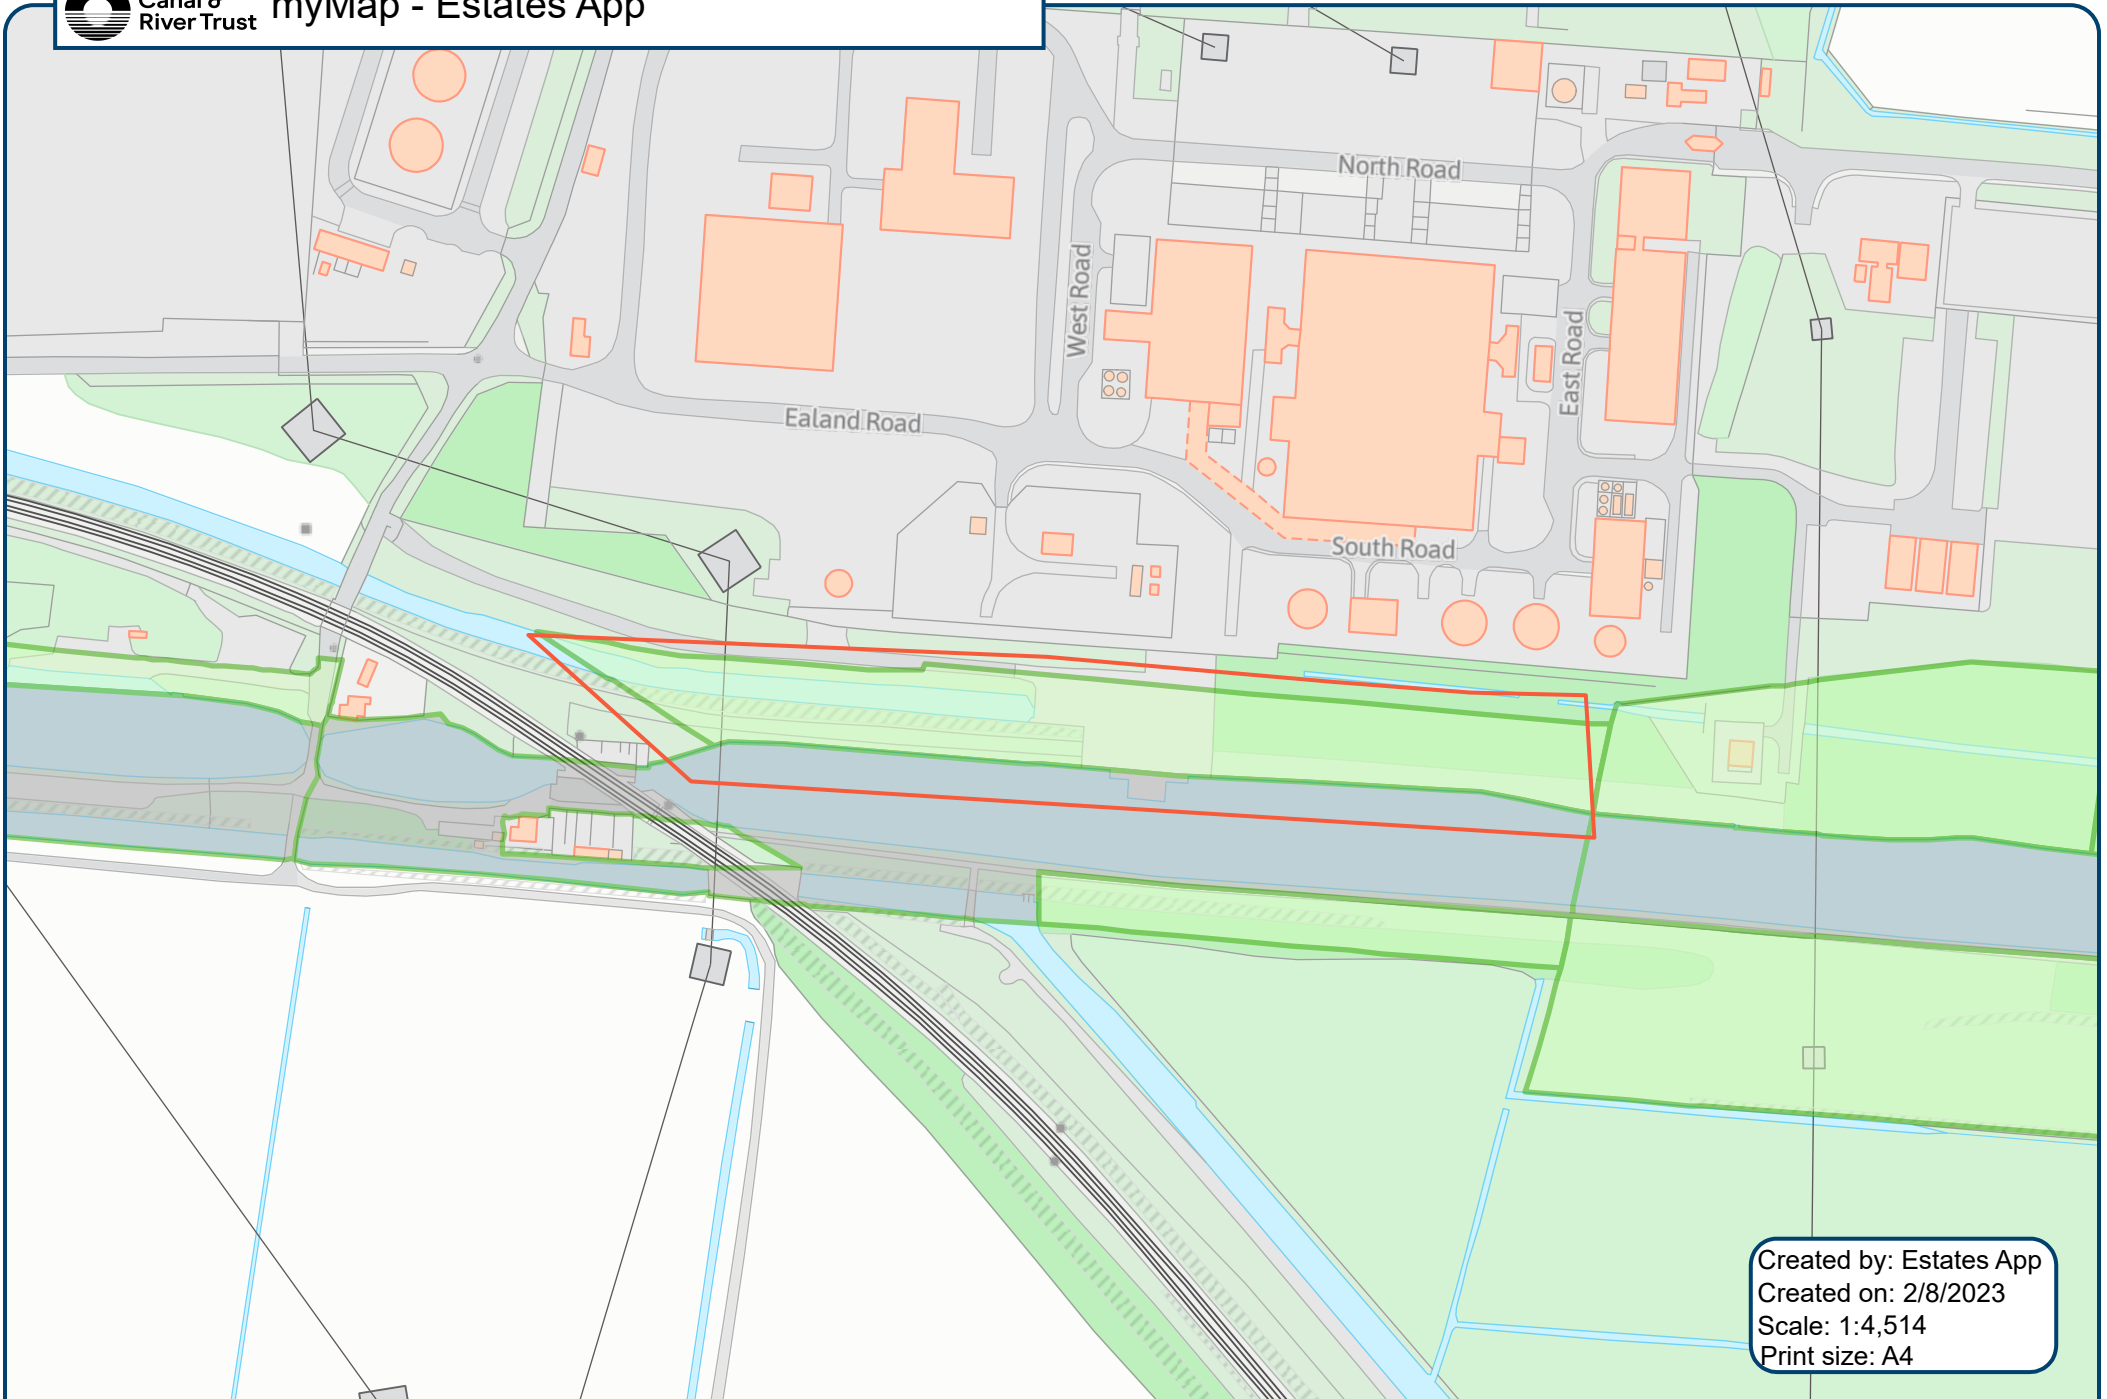

Canal &
River Trust

myMap - Estates App

Created by: Estates App
Created on: 2/8/2023
Scale: 1:4,514
Print size: A4