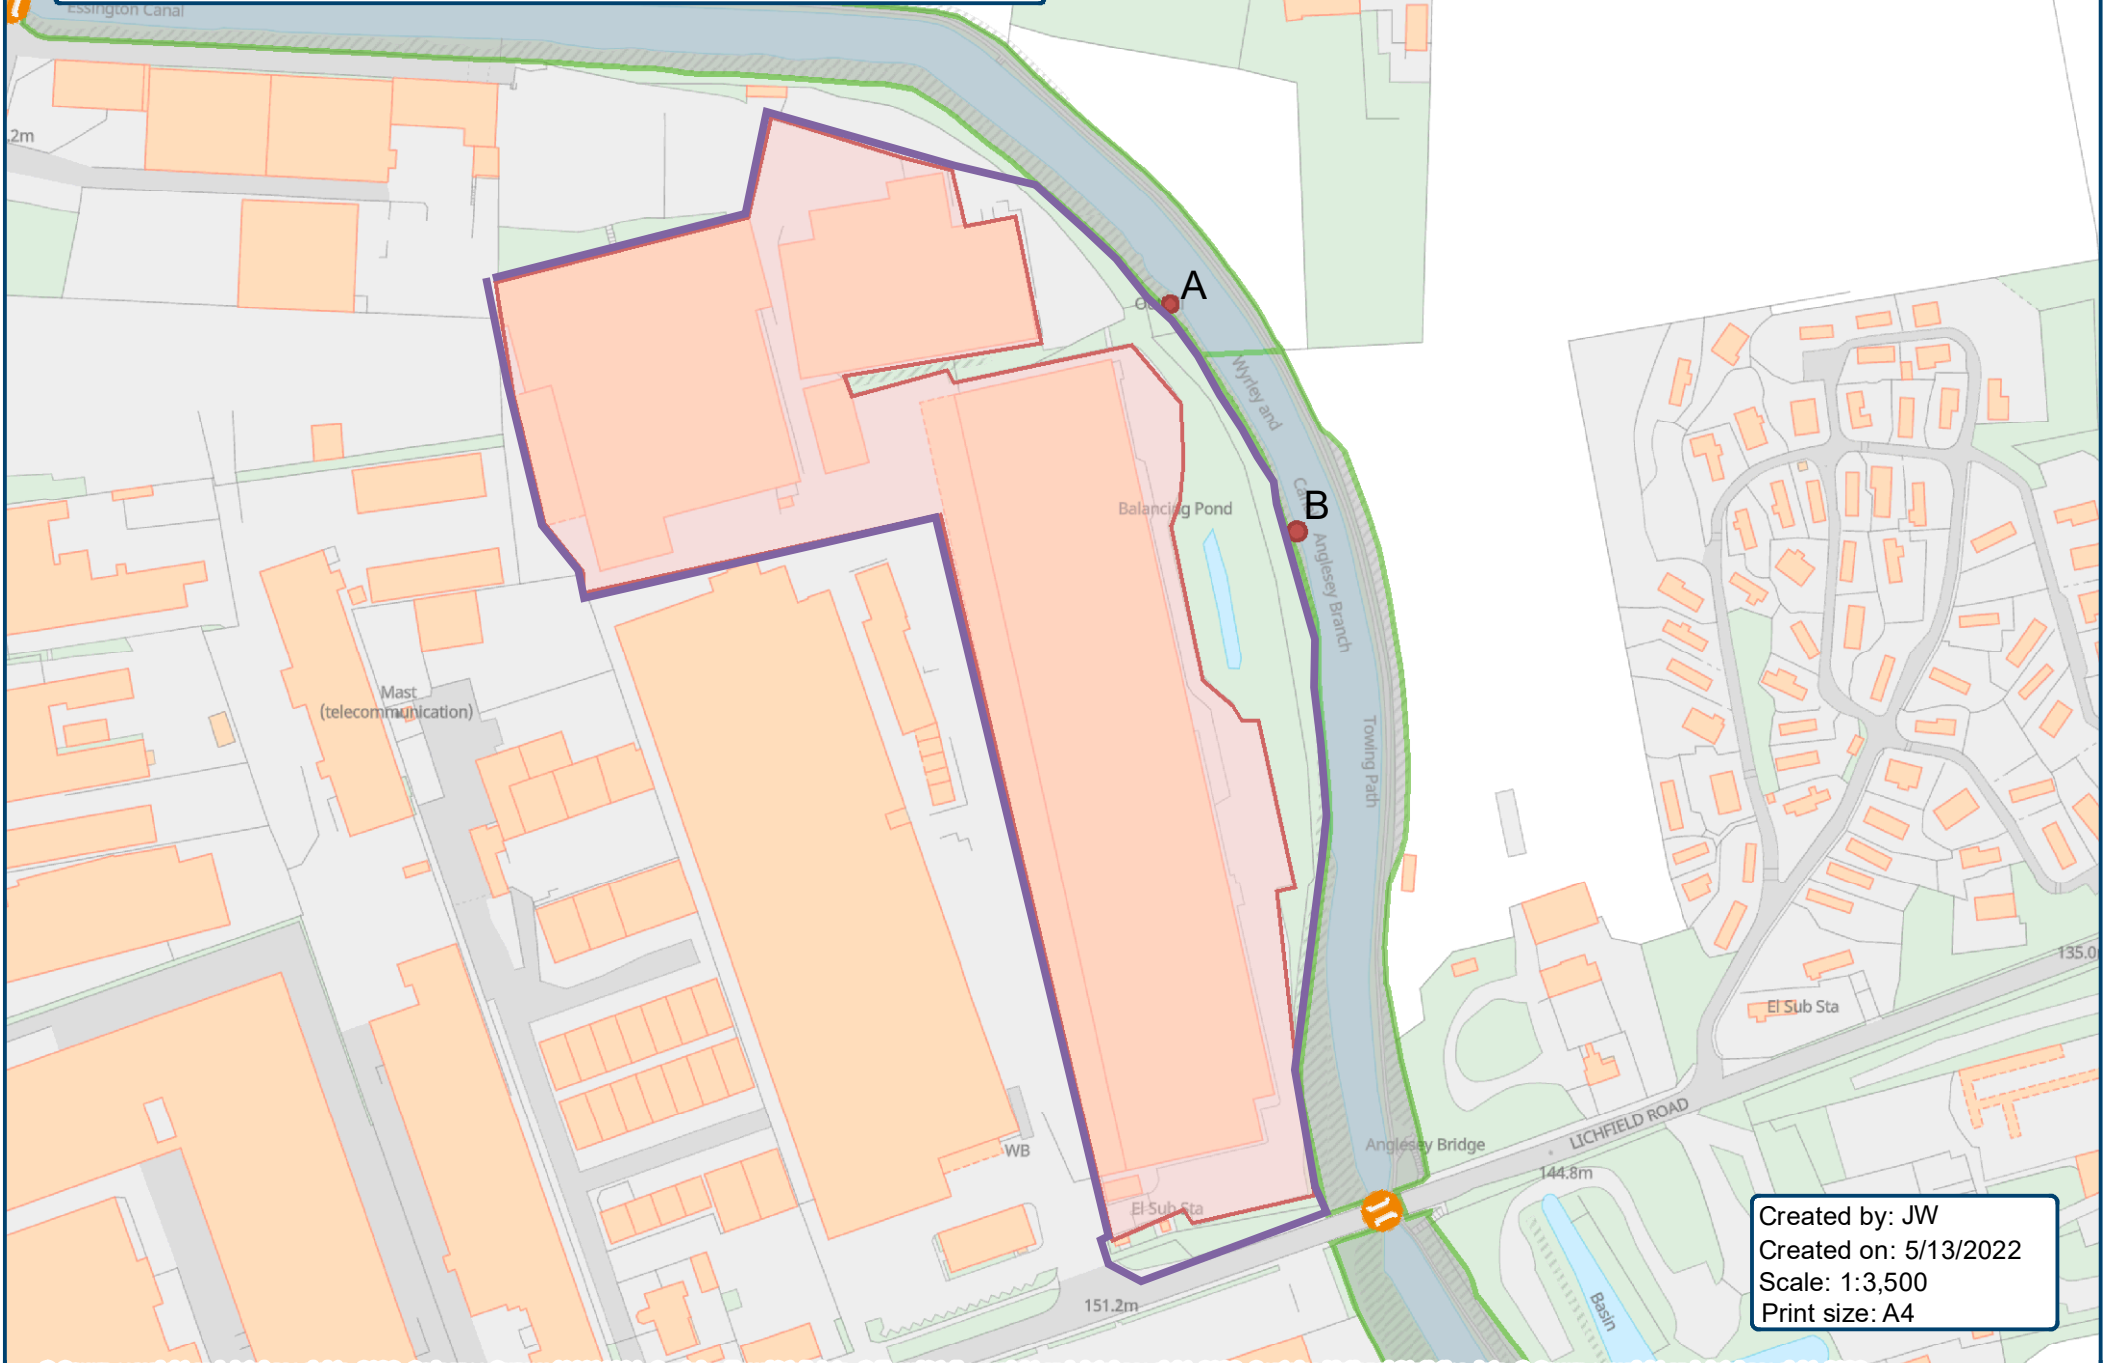

Castings Plc

Created by: JW  
Created on: 5/13/2022  
Scale: 1:3,500  
Print size: A4